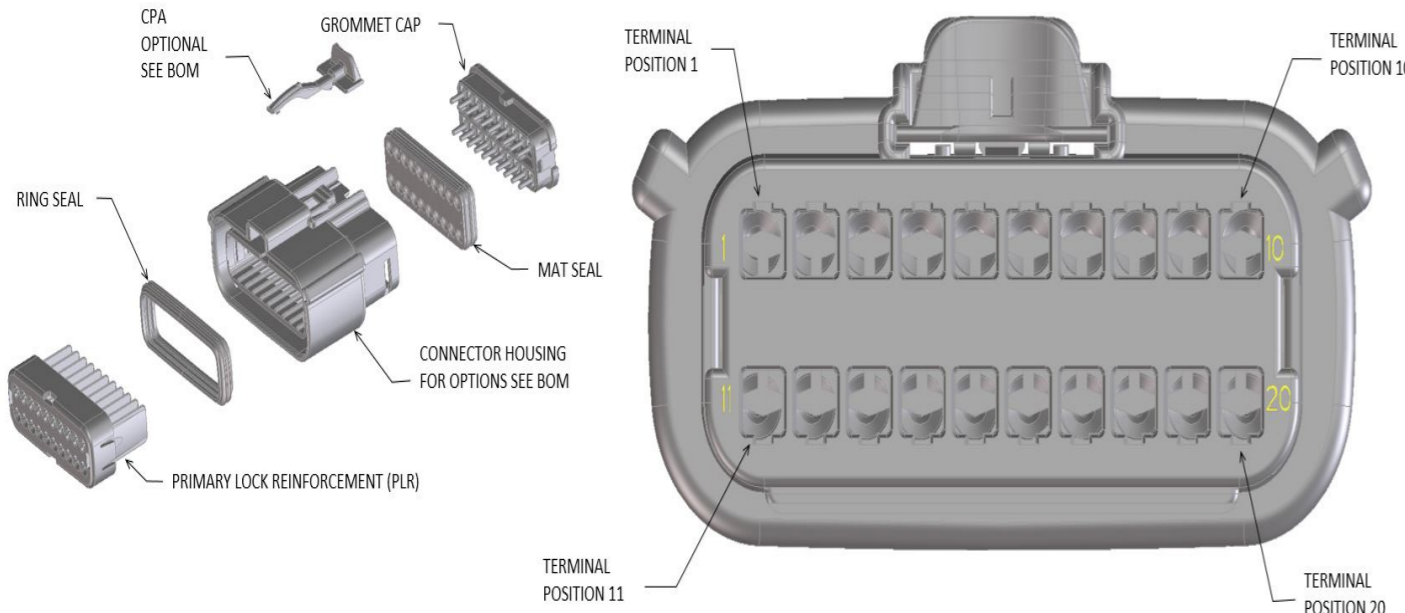

BOM AND PIN OUT SHEET

ABBREVIATION	DESCRIPTION	COLOR	MATERIAL
A-BLACK	HOUSING, KEYING OPTION A	BLACK	SPS/NYLON GF20
B-LIGHT GRAY	HOUSING, KEYING OPTION B	LIGHT GRAY	SPS/NYLON GF20
C-BROWN	HOUSING, KEYING OPTION C	BROWN	SPS/NYLON GF20
D-GREEN	HOUSING, KEYING OPTION D	GREEN	SPS/NYLON GF20
C-DARK GRAY	HOUSING, KEYING OPTION C	DARK GRAY	SPS/NYLON GF20
D-STONE GRAY	HOUSING, KEYING OPTION D	STONE GRAY	SPS/NYLON GF20
A-YELLOW	HOUSING, KEYING OPTION A	YELLOW	SPS/NYLON GF20
A-BLACK-CLIP	HOUSING, KEYING OPTION A WITH CLIPSLOT	BLACK	SPS/NYLON GF20
B-LIGHT GRAY-CLIP	HOUSING, KEYING OPTION B WITH CLIPSLOT	LIGHT GRAY	SPS/NYLON GF20
C-DARK GRAY-CLIP	HOUSING, KEYING OPTION C WITH CLIPSLOT	DARK GRAY	SPS/NYLON GF20
D-STONE GRAY-CLIP	HOUSING, KEYING OPTION D WITH CLIPSLOT	STONE GRAY	SPS/NYLON GF20
A-YELLOW-CLIP	HOUSING, KEYING OPTION A WITH CLIPSLOT	YELLOW	SPS/NYLON GF20
B-YELLOW-CLIP	HOUSING, KEYING OPTION B WITH CLIPSLOT	YELLOW	SPS/NYLON GF20
GCP	GROMMET CAP (PLUGGED)	BLACK	SPS/NYLON GF20
GCO	GROMMET CAP (OPEN)	BLACK	SPS/NYLON GF20
PLR	PLR	NATURAL	SPS/NYLON GF20
CPA	CPA	RED	PBT GF30
M	MAT SEAL	LIGHT BLUE	INHERENTLY LUBRICATED SILICONE
R	RING SEAL	GREEN	INHERENTLY LUBRICATED SILICONE