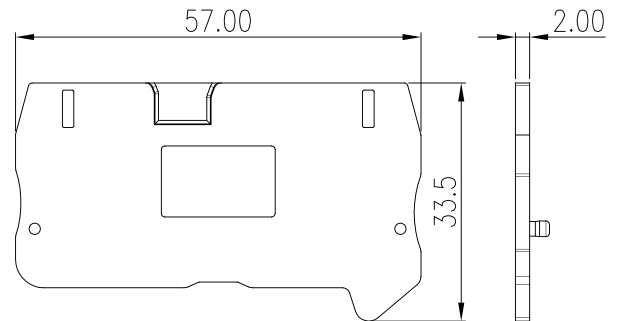

DP4C-TFU

DIN Rail Terminal Blocks > Accessories

Specification

Product description	END COVER
Color	Grey
Material	PA66
Inflammability class	UL94-V0
Compatible products	DP4-TFU / DP4-TFU(5x20)
Package	50 pcs / box