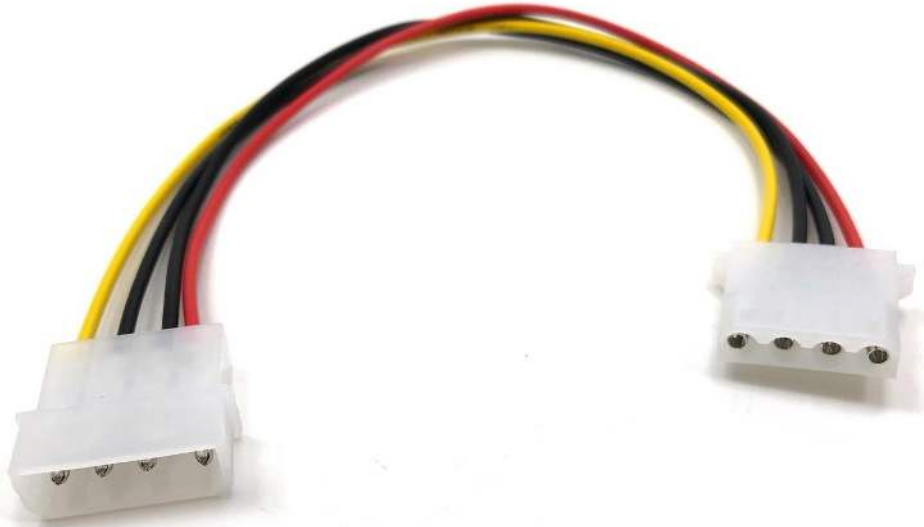

4 Pin Female to Male Power Supply Extension Cable F04-200

Micro Connectors 4 Pin Female to Male Power Supply Extension Cable

4-pin male to 4-pin female extension cable

Use to extend your HDD IDE 4 pin power supply cable

Quality Connectors: 4-Pin IDE to 4-Pin IDE

**Constructed of only top quality materials and designed for
optimum performance and reliability**

**This computer 4 pin extension cable connects floppy
drives, removable storage drives, hard drives, CD-ROMs,
CD-RWs, tape drives, fans to your computer's power
supply**