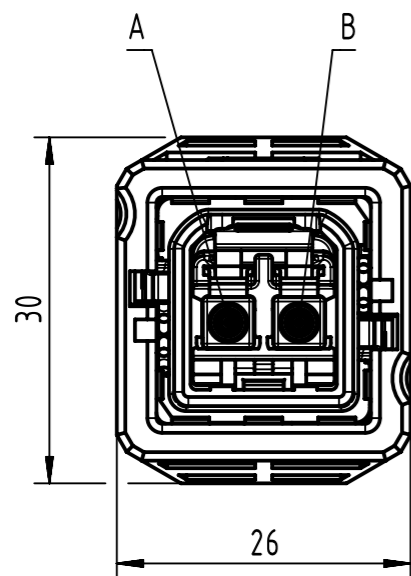

Connector Location A

Connector Location B

X
male
(without dust cap and protection cap)

Y
male
(without dust cap and protection cap)

Loading Plan

A — blue — B
B — orange — A

Further information see DS 33265100000

	All rights reserved Department HCS - RO	Created by 402676 Gross	Inspected by 402676 Gross	Standardisation COSTEA Costea	Date 2022-08-31	State Final Release	Doc-Key / ECM-Nr. 100572207/UGD/036/E 50000219506 Rev. E Page 1/2
	HARTING Customised Solutions D-32339 Espelkamp	Title PP SFP XS Assy, XSsh-XSsh 9/125		Type TB	Number 3326231XXX0015		
All Dimensions in mm		Tech. Character.		Free size tol.		According to production drawing	

Cont. no.	Part no.	Type of cable	Dim. a[m]							
27	33262311000015	FO Cable, 2-channel, SM, 9/125µm, PUR, black	100	±1%	HARTING Department HCS - RO HARTING Customised Solutions D-32339 Espelkamp	All rights reserved Created by 402676 Gross Inspected by 402676 Gross Standardisation COSTEA Costea Date 2022-08-31 State Final Release Title PP SFP XS Assy, XSsh-XSsh 9/125 Type TB Number 3326231XXX0015 Doc-Key / ECM-Nr. 100572207/UGD/036/E 500000219506 Rev. E Page 2/2	All Dimensions in mm	Tech. Character.	Free size tol.	According to production drawing
26	33262310900015		90							
25	33262310800015		80							
24	33262310700015		70							
23	33262310600015		60							
22	33262310500015		50							
21	33262310450015		45							
20	33262310400015		40							
19	33262310350015		35							
18	33262310300015		30							
17	33262310250015		25							
16	33262310200015		20							
15	33262310150015		15							
14	33262310140015		14							
13	33262310130015		13							
12	33262310120015		12							
11	33262310110015		11							
10	33262310100015		10							
9	33262310090015		9							
8	33262310080015		8							
7	33262310070015		7							
6	33262310060015		6							
5	33262310050015		5							
4	33262310040015		4							
3	33262310030015		3							
2	33262310020015		2							
1	33262310010015		1							
				±0.03						