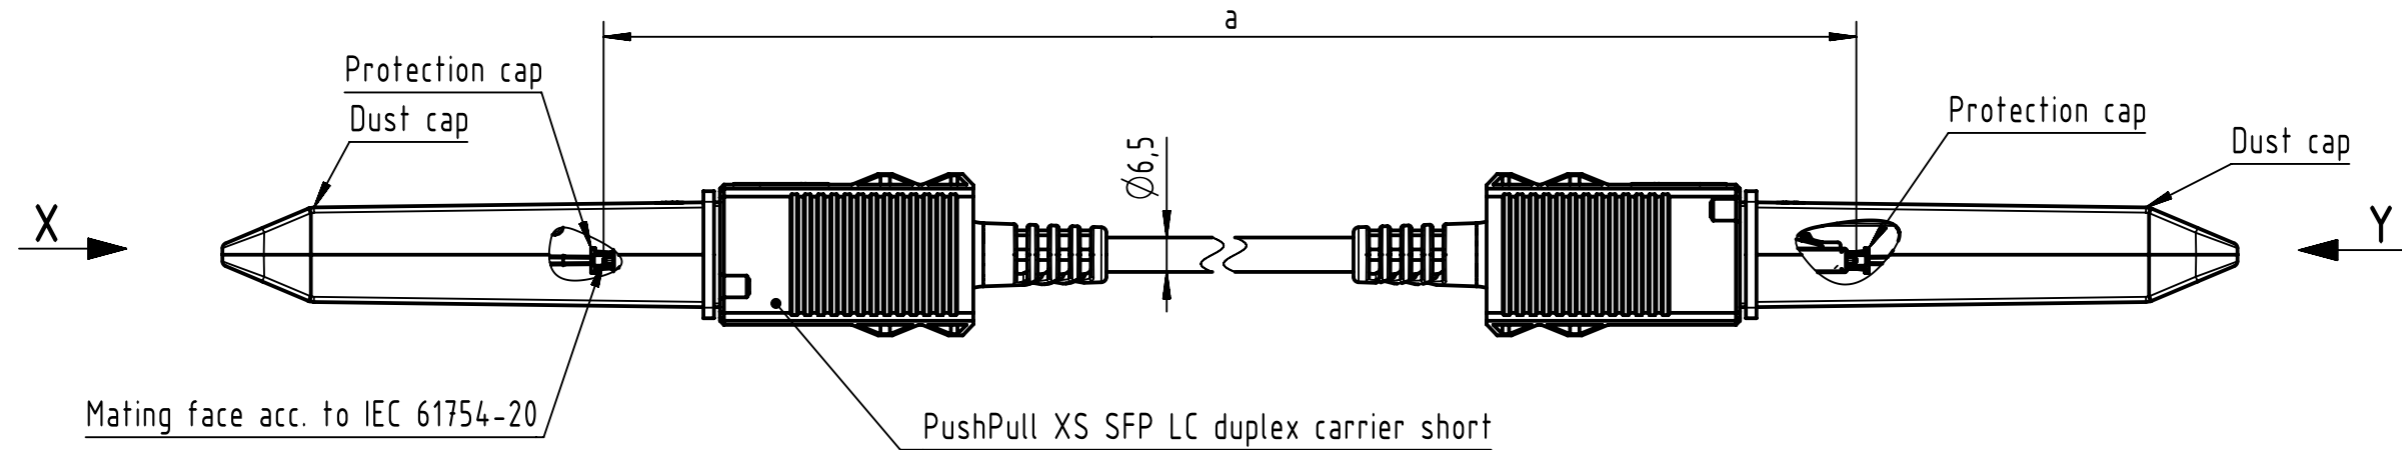

Connector Location A

Connector Location B

X
male
(without dust cap and protection cap)

Y
male
(without dust cap and protection cap)

Loading Plan

A — blue — B
B — orange — A

Further information see DS 33265100000

	All rights reserved Department HCS - RO	Created by 402676 Gross	Inspected by 402676 Gross	Standardisation COSTEA Costea	Date 2022-08-31	State Final Release	Doc-Key / ECM-Nr. 100572207/UGD/036/E 50000219506 Rev. E Page 1/2
	HARTING Customised Solutions D-32339 Espelkamp	Title PP SFP XS Assy, XSsh-XSsh 9/125		Type TB	Number 3326231XXX0015		
All Dimensions in mm		Tech. Character.		Free size tol.		According to production drawing	

Cont. no.	Part no.	Type of cable	Dim. a[m]							
27	33262311000015	FO Cable, 2-channel, SM, 9/125µm, PUR, black	100	±1%	HARTING Department HCS - RO HARTING Customised Solutions D-32339 Espelkamp	All rights reserved Created by 402676 Gross Inspected by 402676 Gross Standardisation COSTEA Costea Date 2022-08-31 State Final Release Title PP SFP XS Assy, XSsh-XSsh 9/125 Type TB Number 3326231XXX0015 Doc-Key / ECM-Nr. 100572207/UGD/036/E 500000219506 Rev. E Page 2/2	All Dimensions in mm	Tech. Character.	Free size tol.	According to production drawing
26	33262310900015		90							
25	33262310800015		80							
24	33262310700015		70							
23	33262310600015		60							
22	33262310500015		50							
21	33262310450015		45							
20	33262310400015		40							
19	33262310350015		35							
18	33262310300015		30							
17	33262310250015		25							
16	33262310200015		20							
15	33262310150015		15							
14	33262310140015		14							
13	33262310130015		13							
12	33262310120015		12							
11	33262310110015		11							
10	33262310100015		10							
9	33262310090015		9							
8	33262310080015		8							
7	33262310070015		7							
6	33262310060015		6							
5	33262310050015		5							
4	33262310040015		4							
3	33262310030015		3							
2	33262310020015		2							
1	33262310010015		1							
				±0.03						