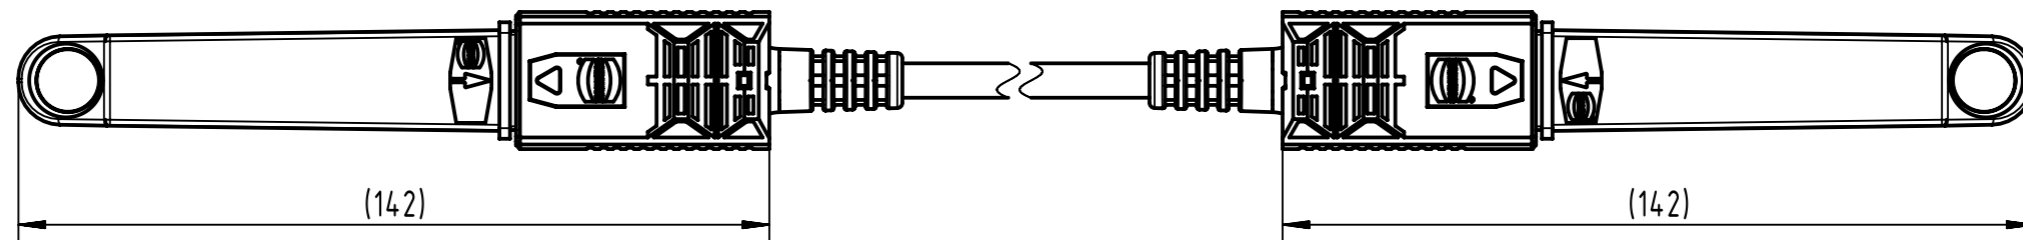

Connector Location A

Connector Location B

X
male
(without dust cap and protection cap)

Y
male
(without dust cap and protection cap)

Loading Plan

A — blue — B
B — orange — A

Further information see DS 33265100000

	All rights reserved Department HCS - RO	Created by 402676 Gross	Inspected by 402676 Gross	Standardisation COSTEA Costea	Date 2022-08-31	State Final Release	Doc-Key / ECM-Nr. 100572207/UGD/036/E 50000219506 Rev. E Page 1/2
	HARTING Customised Solutions D-32339 Espelkamp	Title PP SFP XS Assy, XSsh-XSsh 9/125		Type TB	Number 3326231XXX0015		
All Dimensions in mm		Tech. Character.		Free size tol.		According to production drawing	

Cont. no.	Part no.	Type of cable	Dim. a[m]							
27	33262311000015	FO Cable, 2-channel, SM, 9/125µm, PUR, black	100	±1%	HARTING Department HCS - RO HARTING Customised Solutions D-32339 Espelkamp	All rights reserved Created by 402676 Gross Inspected by 402676 Gross Standardisation COSTEA Costea Date 2022-08-31 State Final Release Title PP SFP XS Assy, XSsh-XSsh 9/125 Type TB Number 3326231XXX0015 Doc-Key / ECM-Nr. 100572207/UGD/036/E 500000219506 Rev. E Page 2/2	All Dimensions in mm	Tech. Character.	Free size tol.	According to production drawing
26	33262310900015		90							
25	33262310800015		80							
24	33262310700015		70							
23	33262310600015		60							
22	33262310500015		50							
21	33262310450015		45							
20	33262310400015		40							
19	33262310350015		35							
18	33262310300015		30							
17	33262310250015		25							
16	33262310200015		20							
15	33262310150015		15							
14	33262310140015		14							
13	33262310130015		13							
12	33262310120015		12							
11	33262310110015		11							
10	33262310100015		10							
9	33262310090015		9							
8	33262310080015		8							
7	33262310070015		7							
6	33262310060015		6							
5	33262310050015		5							
4	33262310040015		4							
3	33262310030015		3							
2	33262310020015		2							
1	33262310010015		1							
				±0.03						