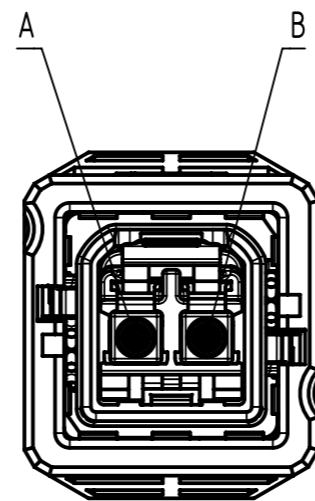

Connector Location A

Connector Location B

X
male
(without dust cap and protection cap)

Y
male
(without dust cap and protection cap)

Loading Plan

A — blue — B
B — orange — A

Further information see DS 33265100000

	All rights reserved Department HCS - RO	Created by 402676 Gross	Inspected by 402676 Gross	Standardisation COSTEA Costea	Date 2022-08-31	State Final Release	Doc-Key / ECM-Nr. 100572207/UGD/036/E 50000219506 Rev. E Page 1/2
	HARTING Customised Solutions D-32339 Espelkamp	Title PP SFP XS Assy, XSsh-XSsh 9/125		Type TB	Number 3326231XXX0015		
All Dimensions in mm		Tech. Character.		Free size tol.		According to production drawing	

Cont. no.	Part no.	Type of cable	Dim. a[m]							
27	33262311000015	FO Cable, 2-channel, SM, 9/125µm, PUR, black	100	±1%	HARTING Department HCS - RO HARTING Customised Solutions D-32339 Espelkamp	All rights reserved Created by 402676 Gross Inspected by 402676 Gross Standardisation COSTEA Costea Date 2022-08-31 State Final Release Title PP SFP XS Assy, XSsh-XSsh 9/125 Type TB Number 3326231XXX0015 Doc-Key / ECM-Nr. 100572207/UGD/036/E 500000219506 Rev. E Page 2/2	All Dimensions in mm	Tech. Character.	Free size tol.	According to production drawing
26	33262310900015		90							
25	33262310800015		80							
24	33262310700015		70							
23	33262310600015		60							
22	33262310500015		50							
21	33262310450015		45							
20	33262310400015		40							
19	33262310350015		35							
18	33262310300015		30							
17	33262310250015		25							
16	33262310200015		20							
15	33262310150015		15							
14	33262310140015		14							
13	33262310130015		13							
12	33262310120015		12							
11	33262310110015		11							
10	33262310100015		10							
9	33262310090015		9							
8	33262310080015		8							
7	33262310070015		7							
6	33262310060015		6							
5	33262310050015		5							
4	33262310040015		4							
3	33262310030015		3							
2	33262310020015		2							
1	33262310010015		1							
				±0.03						