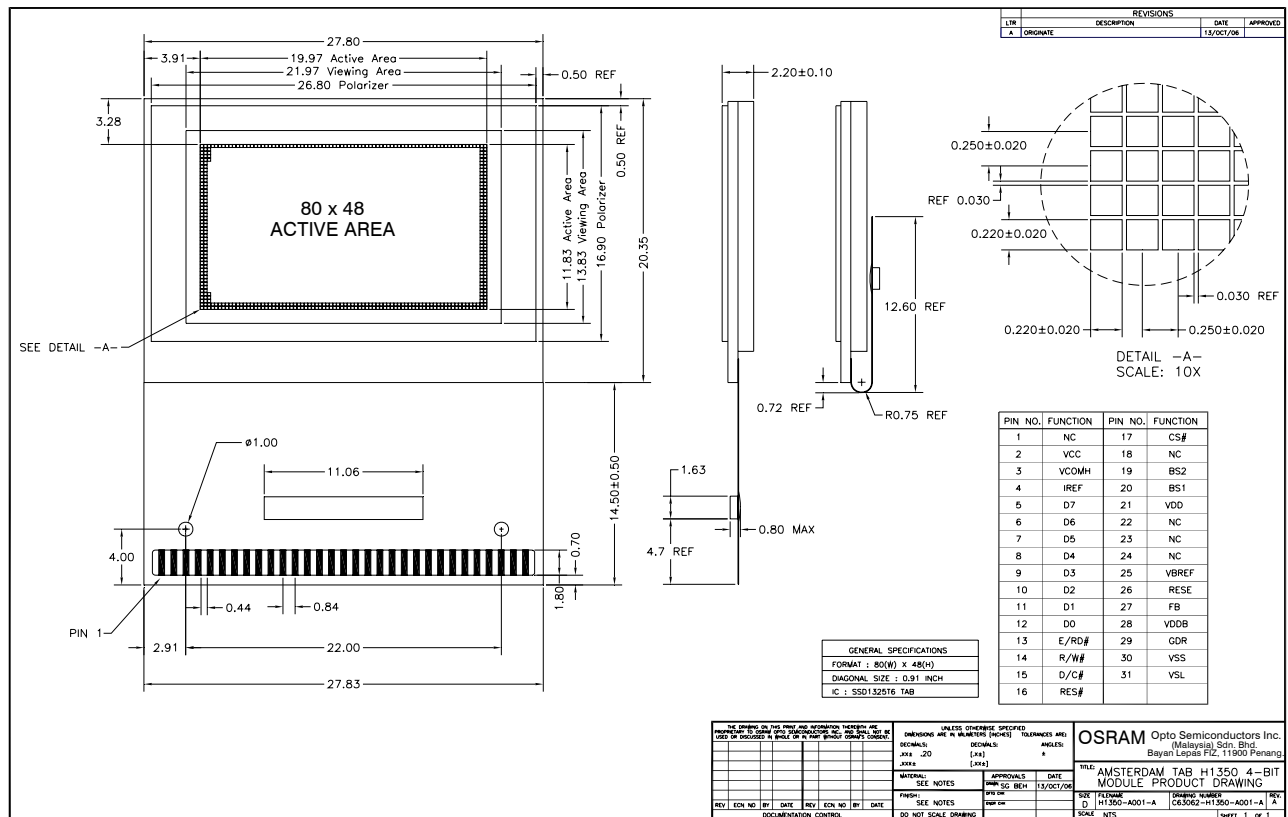

### Specifications

Display Format	80 Columns x 48 Rows				
Diagonal	0.9 inch				
Pixel Pitch	0.250 (W) x 0.250 (H) mm				
Color, Luminance & lifetime	Color	CIE x	CIE y	Cd/m <sup>2</sup>	Lifetime hrs, 25° C
	Elegance Yellow	0.46	0.54	100	40K
	Lime Green	0.37	0.62	120	10K
	Golden Orange	0.60	0.40	60	10K
Grayscale	4 bit				
Active Area	19.97 (W) X 11.83 (H) mm				
Module Size	27.80 (W) X 34.85 (H) X 2.20 mm (T)				
Viewing Angle	180°				
Contrast Ratio	2000:1 dark ambient				
Temperature	-30°C to 70°C				
Logic Voltage	2.4V – 3.5V				
Supply Voltage	12.5V				
Power Cons.	0.05 mW (sleep mode)				
Interface	Parallel/ Serial				
Driver	SSD1325				
Weight	2.54g typical				

# Mechanical Dimensions and Pin Description