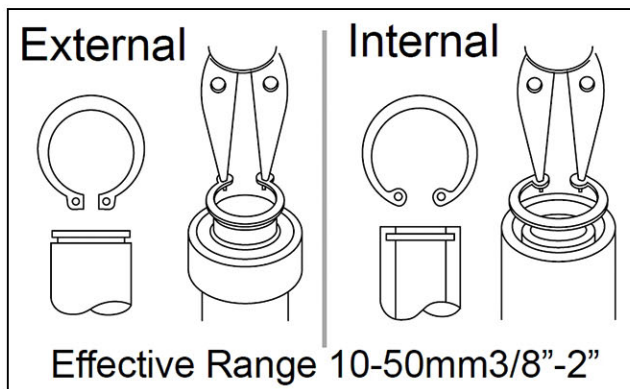

eclipse™

Best Value in the Industry

Snap Ring Plier Set

Item: 100-002

Pliers for quickly removing internal or external snap rings. The set includes three different heads that are easily changeable.

- Straight, 90 degree and 45 degree heads
- Works with both inner and outer style clips
- Effective range 3/8 - 2 in (10-50mm)
- 6 in. overall length
- S45C hard steel body
- Spring loaded handle
- Comfortable PVC grip