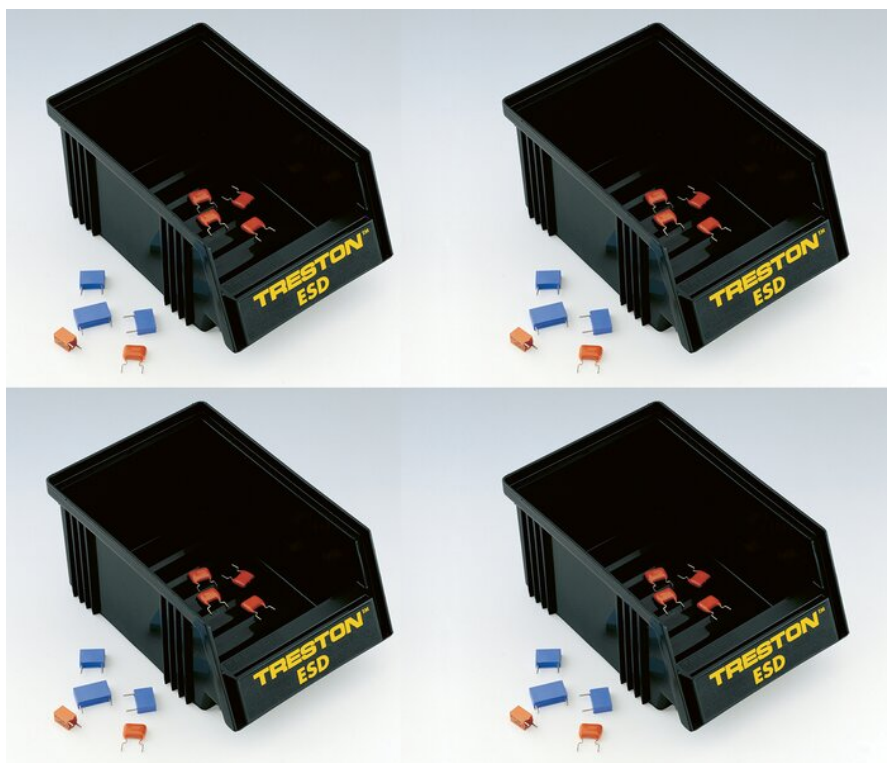

## Stacking bins, 4 Pack ESD black (6.5" x 4.13" x 2.95")

Set of 4, 1015-4ESD stacking bins

Product code SBS4-1015-4ESD

Package width inches 11.02

Package depth inches 7.28

Package height inches 4.72

Package weight lbs 1

Quantity per package 4

ESD Yes

Color name Black