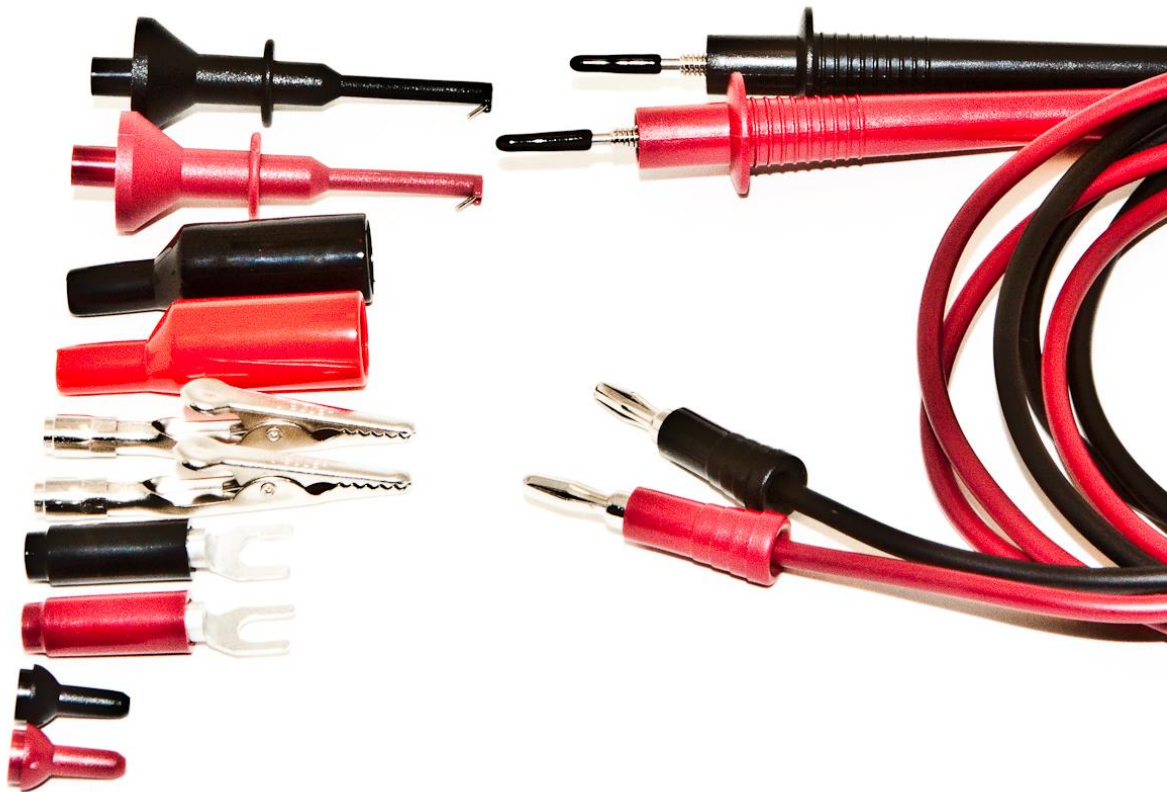

### 110005

(Test Prod to Banana Plug with Attachments Package)

- Mueller's 110005 is a packaged kit that contains:
  - (2) BU-2641-D-48-@ test lead
  - (2) BU-00207-@ plunger clip
  - (2) BU-62-@ insulators
  - (2) BU-60TBO clip
  - (2) BU-00225-@ fork connector
  - (2) BU-00230-@ insulator extension
- For more details about each part number, refer to their respective datasheets.
- RoHS 3 compliant