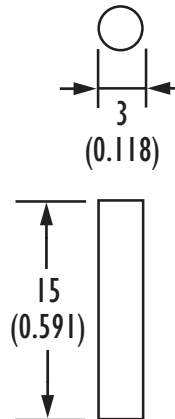

Part Number : PRLM
Magnet
Product Data Sheet

PICTURE	DIMENSIONS
---------	------------

Drawings not to scale. All Dimension in mm(in) nominal

SPECIFICATIONS	
Magnet Material	Alcomax
Gauss Strength / Surface	900
Style	Cylindrical
Length	15 mm
Diameter	3 mm