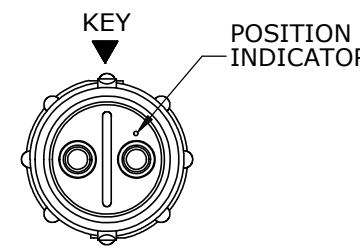

WIRE VIEW
W8380-2SG-P-3XX SHOWN

IN-LINE CONNECTOR, FEMALE
MAT'L: UV PBT, BLACK

WIRE VIEW
W8380-2SG-P-3XX

WIRE VIEW
W8380-3SG-P-3XX

WIRE VIEW
W8380-4SG-P-3XX

DIMENSIONS IN BRACKETS [] ARE IN MILLIMETERS UNLESS INDICATED