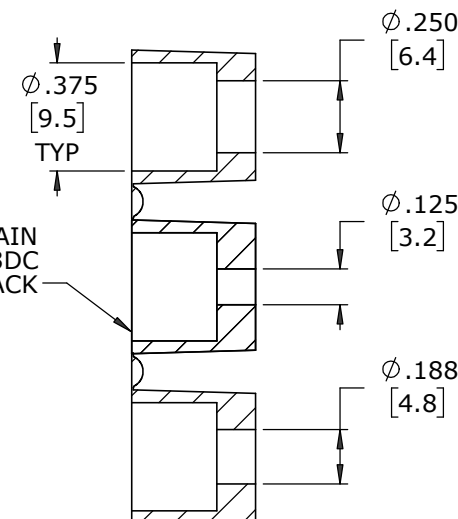

CUSTOMER PRINT

PART NUMBER: W8380-XSG-P-3XX

NOTES:

1. ALL PARTS TO BE BULK PACKED
2. CONTACTS SHIPPED UNASSEMBLED
3. ALL DIMENSIONS ARE REFERENCE EXCEPT THOSE WITH A TOLERANCE

ASS'Y P/N	CABLE O.D.
W8380-XSG-P-3DC	DAISY CHAIN
W8380-XSG-P-311	.09-.14 [2.3-3.5]
W8380-XSG-P-315	.15-.17 [3.8-4.3]
W8380-XSG-P-318	.18-.20 [4.6-5.1]
W8380-XSG-P-321	.21-.23 [5.3-5.8]

ASS'Y P/N	NO. OF CONTACTS
W8380-2SG-P-3XX	(2) #16
W8380-3SG-P-3XX	(3) #16
W8380-4SG-P-3XX	(4) #16
W8380-XSG-P-3XX	

GROMMET SIZE

NUMBER OF CONTACTS

SHOWN ASSEMBLED
FOR CUSTOMER REFERENCE ONLY

.062±.015
[1.6±0.4]
CONTACT
HEIGHT

GROMMET, DAISY CHAIN
FOR W8380-XSG-P-3DC
MAT'L: RUBBER, BLACK

FACE VIEW
W8380-2SG-P-3XX SHOWN

(2-4) #16 SOCKET CONTACTS, CRIMP
MAT'L: GOLD PLATED COPPER ALLOY

GROMMET
MAT'L: SANTOPRENE, BLACK

BACKSHELL
MAT'L: UV PBT, BLACK

WIRE VIEW
W8380-2SG-P-3XX SHOWN

IN-LINE CONNECTOR, FEMALE
MAT'L: UV PBT, BLACK

WIRE VIEW
W8380-2SG-P-3XX

WIRE VIEW
W8380-3SG-P-3XX

WIRE VIEW
W8380-4SG-P-3XX

DIMENSIONS IN BRACKETS [ ] ARE IN MILLIMETERS UNLESS INDICATED

CUSTOMER APPROVAL

THIS DOCUMENT CONTAINS CONFIDENTIAL INFORMATION PROPRIETARY TO CONXALL CORPORATION. ANY REPRODUCTION, DISCLOSURE, OR USE OF THIS DOCUMENT /INFORMATION IS EXPRESSLY PROHIBITED UNLESS AUTHORIZED IN WRITING BY CONXALL CORPORATION.

APPROVED BY: _____
DATE: _____

RoHS COMPLIANT