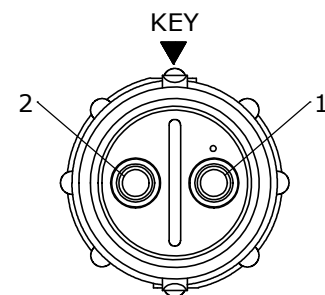

CUSTOMER PRINT

PART NUMBER: W8380-XSG-P-3XX

NOTES:

1. ALL PARTS TO BE BULK PACKED
2. CONTACTS SHIPPED UNASSEMBLED
3. ALL DIMENSIONS ARE REFERENCE EXCEPT THOSE WITH A TOLERANCE

ASS'Y P/N	CABLE O.D.
W8380-XSG-P-3DC	DAISY CHAIN
W8380-XSG-P-311	.09-.14 [2.3-3.5]
W8380-XSG-P-315	.15-.17 [3.8-4.3]
W8380-XSG-P-318	.18-.20 [4.6-5.1]
W8380-XSG-P-321	.21-.23 [5.3-5.8]

ASS'Y P/N	NO. OF CONTACTS
W8380-2SG-P-3XX	(2) #16
W8380-3SG-P-3XX	(3) #16
W8380-4SG-P-3XX	(4) #16
W8380-XSG-P-3XX	

GROMMET SIZE

NUMBER OF CONTACTS

SHOWN ASSEMBLED
FOR CUSTOMER REFERENCE ONLY

.062±.015
[1.6±0.4]
CONTACT
HEIGHT

GROMMET, DAISY CHAIN
FOR W8380-XSG-P-3DC
MAT'L: RUBBER, BLACK

FACE VIEW
W8380-2SG-P-3XX SHOWN

(2-4) #16 SOCKET CONTACTS, CRIMP
MAT'L: GOLD PLATED COPPER ALLOY

GROMMET
MAT'L: SANTOPRENE, BLACK

BACKSHELL
MAT'L: UV PBT, BLACK

WIRE VIEW
W8380-2SG-P-3XX SHOWN

IN-LINE CONNECTOR, FEMALE
MAT'L: UV PBT, BLACK

WIRE VIEW
W8380-2SG-P-3XX

WIRE VIEW
W8380-3SG-P-3XX

WIRE VIEW
W8380-4SG-P-3XX

DIMENSIONS IN BRACKETS [] ARE IN MILLIMETERS UNLESS INDICATED