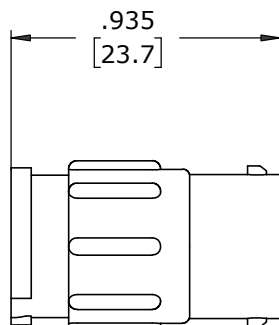

(2-4) #16 SOCKET CONTACTS, CRIMP
MAT'L: GOLD PLATED COPPER ALLOY