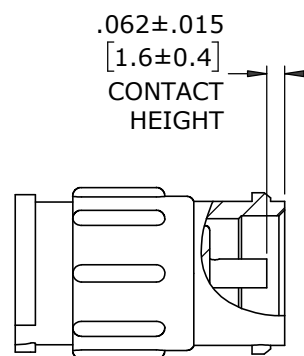

CUSTOMER PRINT

PART NUMBER: W8380-XSG-P-3XX

NOTES:

1. ALL PARTS TO BE BULK PACKED
2. CONTACTS SHIPPED UNASSEMBLED
3. ALL DIMENSIONS ARE REFERENCE EXCEPT THOSE WITH A TOLERANCE

ASS'Y P/N	CABLE O.D.
W8380-XSG-P-3DC	DAISY CHAIN
W8380-XSG-P-311	.09-.14 [2.3-3.5]
W8380-XSG-P-315	.15-.17 [3.8-4.3]
W8380-XSG-P-318	.18-.20 [4.6-5.1]
W8380-XSG-P-321	.21-.23 [5.3-5.8]

ASS'Y P/N	NO. OF CONTACTS
W8380-2SG-P-3XX	(2) #16
W8380-3SG-P-3XX	(3) #16
W8380-4SG-P-3XX	(4) #16
W8380-XSG-P-3XX	

GROMMET SIZE

NUMBER OF CONTACTS

SHOWN ASSEMBLED
FOR CUSTOMER REFERENCE ONLY

.062±.015
[1.6±0.4]
CONTACT
HEIGHT

WIRE VIEW
W8380-2SG-P-3XX SHOWN

IN-LINE CONNECTOR, FEMALE
MAT'L: UV PBT, BLACK

WIRE VIEW
W8380-2SG-P-3XX

WIRE VIEW
W8380-3SG-P-3XX

WIRE VIEW
W8380-4SG-P-3XX

DIMENSIONS IN BRACKETS [] ARE IN MILLIMETERS UNLESS INDICATED

APPROVED BY: _____
DATE: _____

RoHS COMPLIANT

A	MA	07-14-20	DRAWING CREATED PER PDR 16014-10
REV.	INIT.	DATE	DESCRIPTION
	MA	07-14-20	ALL INFORMATION ILLUSTRATED IS THE PROPERTY OF "CONXALL CORPORATION". UNAUTHORIZED DUPLICATION OR DISTRIBUTION OF THIS DOCUMENT IS PROHIBITED.
APPROVED BY:			 601 E. WILDWOOD VILLA PARK, IL 60181
SCALE	SIZE	SHEET	
NTS	B	1 OF 1	TITLE: IN-LNE CONNECTOR ASS'Y (2-4) #16 SOCKET CONTACTS, CRIMP INSTA-CLICK™ MINI-CON-X STANDARD PRODUCT
FILE:	DIRECTORY:	PART NUMBER:	W8380-XSG-P-3XX
W8380-XSG-P-3XX	SLW		REV A