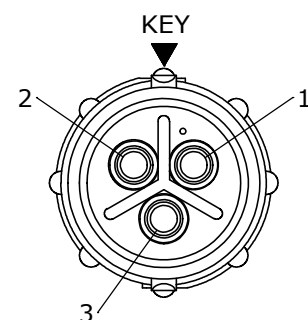

CUSTOMER PRINT

PART NUMBER: W8380-XSG-P-3XX

NOTES:

1. ALL PARTS TO BE BULK PACKED
2. CONTACTS SHIPPED UNASSEMBLED
3. ALL DIMENSIONS ARE REFERENCE EXCEPT THOSE WITH A TOLERANCE

ASS'Y P/N	CABLE O.D.
W8380-XSG-P-3DC	DAISY CHAIN
W8380-XSG-P-311	.09-.14 [2.3-3.5]
W8380-XSG-P-315	.15-.17 [3.8-4.3]
W8380-XSG-P-318	.18-.20 [4.6-5.1]
W8380-XSG-P-321	.21-.23 [5.3-5.8]

ASS'Y P/N	NO. OF CONTACTS
W8380-2SG-P-3XX	(2) #16
W8380-3SG-P-3XX	(3) #16
W8380-4SG-P-3XX	(4) #16
W8380-XSG-P-3XX	

GROMMET SIZE

NUMBER OF CONTACTS

SHOWN ASSEMBLED
FOR CUSTOMER REFERENCE ONLY

.062±.015
[1.6±0.4]
CONTACT
HEIGHT

GROMMET, DAISY CHAIN
FOR W8380-XSG-P-3DC
MAT'L: RUBBER, BLACK

FACE VIEW
W8380-2SG-P-3XX SHOWN

(2-4) #16 SOCKET CONTACTS, CRIMP
MAT'L: GOLD PLATED COPPER ALLOY

GROMMET
MAT'L: SANTOPRENE, BLACK

BACKSHELL
MAT'L: UV PBT, BLACK

WIRE VIEW
W8380-2SG-P-3XX SHOWN

IN-LINE CONNECTOR, FEMALE
MAT'L: UV PBT, BLACK

WIRE VIEW
W8380-2SG-P-3XX

WIRE VIEW
W8380-3SG-P-3XX

WIRE VIEW
W8380-4SG-P-3XX

DIMENSIONS IN BRACKETS [] ARE IN MILLIMETERS UNLESS INDICATED