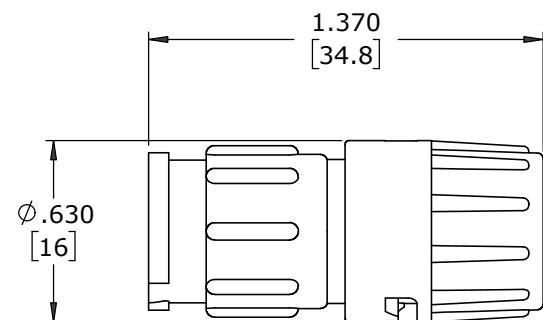

CUSTOMER PRINT

PART NUMBER: W8380-XSG-P-3XX

NOTES:

1. ALL PARTS TO BE BULK PACKED
2. CONTACTS SHIPPED UNASSEMBLED
3. ALL DIMENSIONS ARE REFERENCE EXCEPT THOSE WITH A TOLERANCE

ASS'Y P/N	CABLE O.D.
W8380-XSG-P-3DC	DAISY CHAIN
W8380-XSG-P-311	.09-.14 [2.3-3.5]
W8380-XSG-P-315	.15-.17 [3.8-4.3]
W8380-XSG-P-318	.18-.20 [4.6-5.1]
W8380-XSG-P-321	.21-.23 [5.3-5.8]

ASS'Y P/N	NO. OF CONTACTS
W8380-2SG-P-3XX	(2) #16
W8380-3SG-P-3XX	(3) #16
W8380-4SG-P-3XX	(4) #16
W8380-XSG-P-3XX	

GROMMET SIZE

NUMBER OF CONTACTS

SHOWN ASSEMBLED
FOR CUSTOMER REFERENCE ONLY

.062±.015
[1.6±0.4]
CONTACT
HEIGHT

WIRE VIEW
W8380-2SG-P-3XX SHOWN

IN-LINE CONNECTOR, FEMALE
MAT'L: UV PBT, BLACK

WIRE VIEW
W8380-2SG-P-3XX

WIRE VIEW
W8380-3SG-P-3XX

WIRE VIEW
W8380-4SG-P-3XX

DIMENSIONS IN BRACKETS [] ARE IN MILLIMETERS UNLESS INDICATED

APPROVED BY: _____
DATE: _____

RoHS COMPLIANT

A	MA	07-14-20	DRAWING CREATED PER PDR 16014-10
REV.	INIT.	DATE	DESCRIPTION
	MA	07-14-20	ALL INFORMATION ILLUSTRATED IS THE PROPERTY OF "CONXALL CORPORATION". UNAUTHORIZED DUPLICATION OR DISTRIBUTION OF THIS DOCUMENT IS PROHIBITED.
APPROVED BY:			 601 E. WILDWOOD VILLA PARK, IL 60181
SCALE	SIZE	SHEET	
NTS	B	1 OF 1	TITLE: IN-LNE CONNECTOR ASS'Y (2-4) #16 SOCKET CONTACTS, CRIMP INSTA-CLICK™ MINI-CON-X STANDARD PRODUCT
FILE:	DIRECTORY:	PART NUMBER:	W8380-XSG-P-3XX
W8380-XSG-P-3XX	SLW		REV A