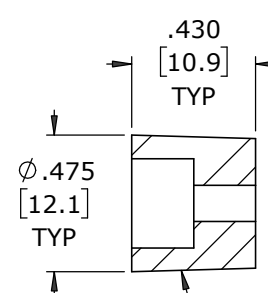

GROMMET
MAT'L: SANTOPRENE, BLACK