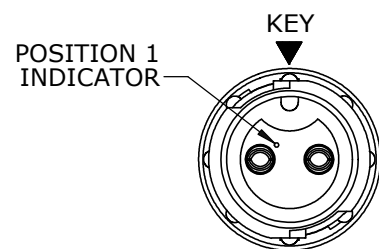

FACE VIEW
W8380-2SG-P-3XX SHOWN