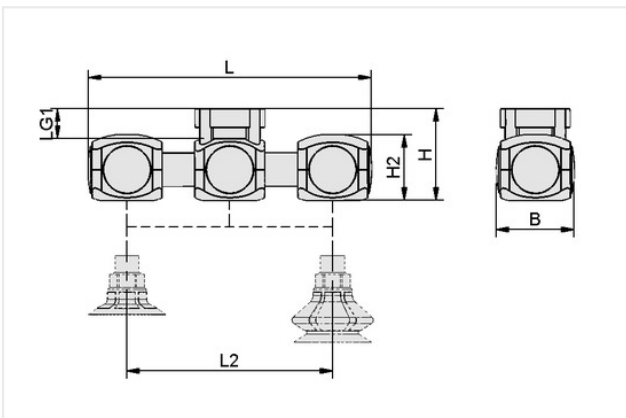

Assembled Vacuum End Effector VEE

Number of cups: 2

Suct. cups: Suction cup SPB1/SPF

Length L: 154.3 mm

Width B: 42.3 mm

Design Data

Attribute	Value
B	42.30 mm
H	49.80 mm
L	154.30 mm
L2	112 mm

Accessories

VEE-QCM 32

Part no...:10.01.36.00121

Length L1: 32 mm

Pitch diameter D mk: 46 mm

Number of holes: 8

Flow rate max.: 60 m³/h