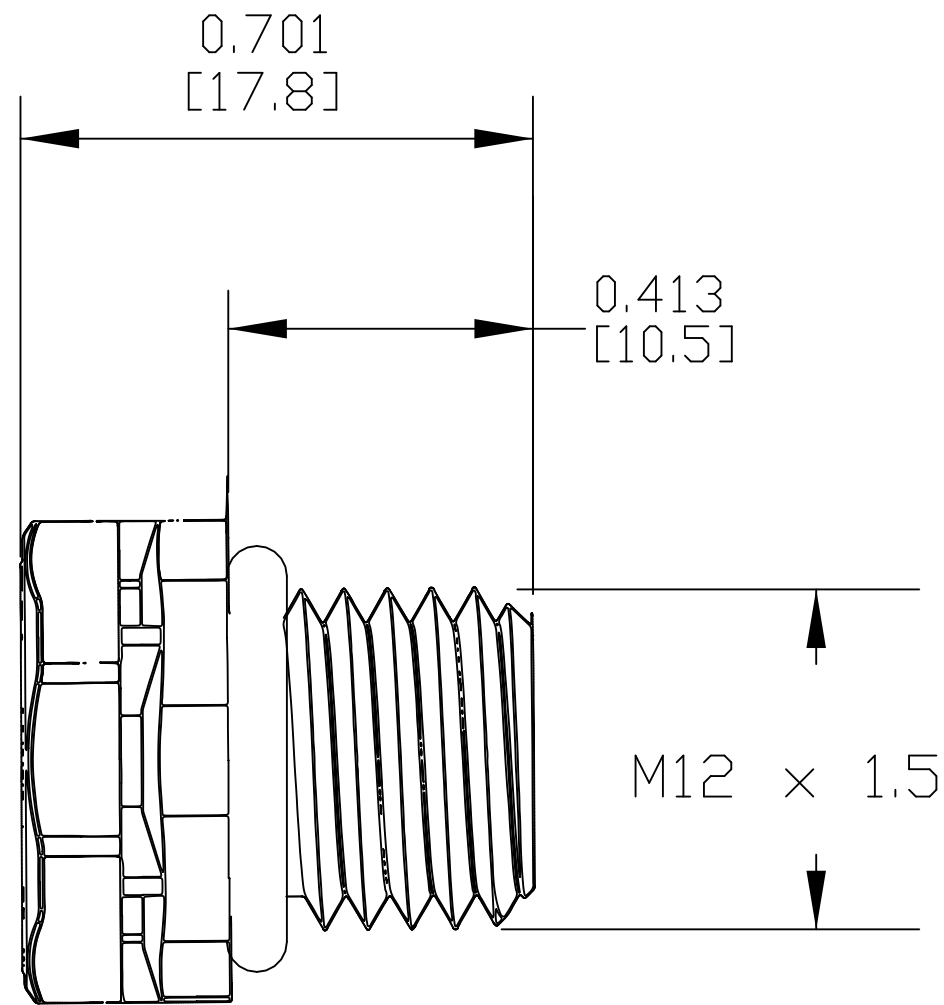

PART NAME

M12 X 1.5 VENT PLUG, BLACK, WITH O-RING WASHER

PART No.

IPV-67121-B

REV. DATE

5/29/19

DRAWING FOR REFERENCE
 WE RESERVE THE RIGHT TO MAKE CHANGES TO OUR
 STANDARD PRODUCTS. PLEASE CONSULT WITH BUD INDUSTRIES
 PRIOR TO USING THIS DRAWING FOR DESIGN PURPOSE.

- NOTES:
- 1- BODY MATERIAL - PC (IP67)
 MEMBRANE MATERIAL - e-PTFE
 O-RING WASHER MATERIAL - SILICONE
 - 2- FINISH - BLACK
 - 3- DIMENSIONS ARE INCH
 [MM]