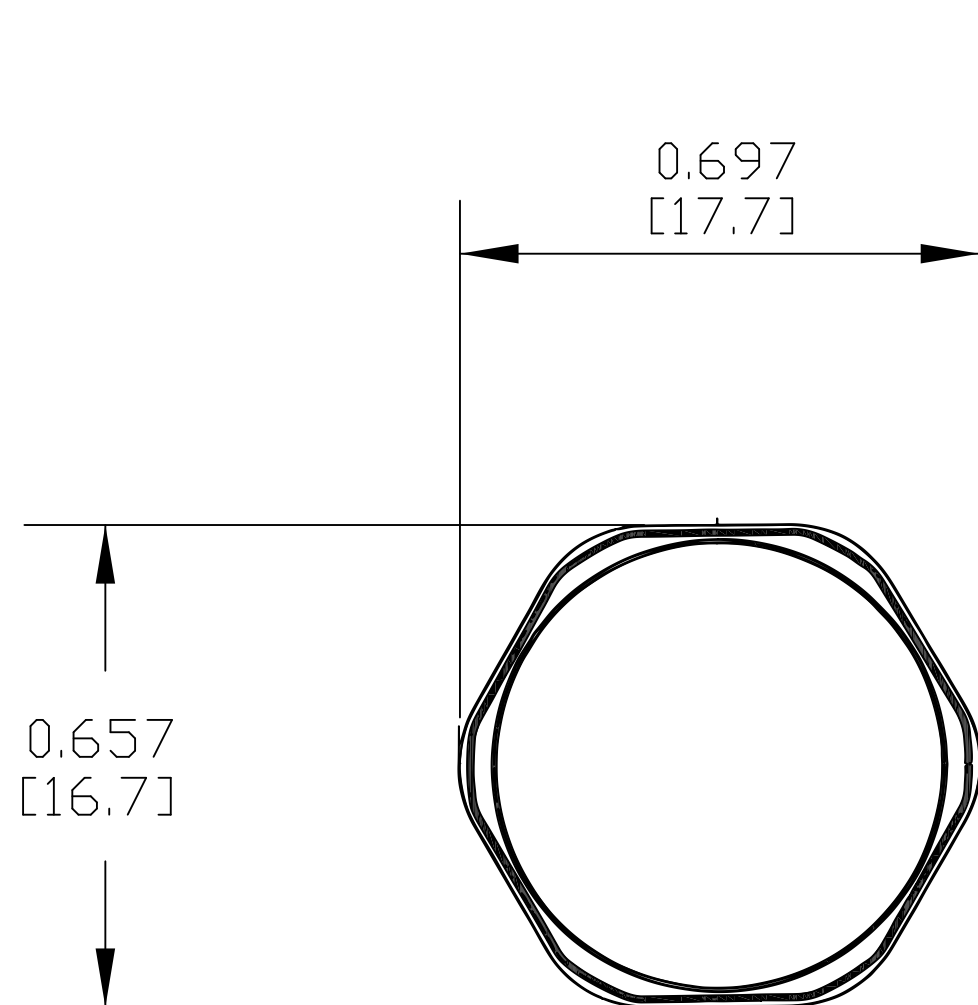

PART NAME

M12 X 1.5 VENT PLUG, BLACK, WITH O-RING WASHER

PART No.

IPV-67121-B

REV. DATE

5/29/19

DRAWING FOR REFERENCE
 WE RESERVE THE RIGHT TO MAKE CHANGES TO OUR
 STANDARD PRODUCTS. PLEASE CONSULT WITH BUD INDUSTRIES
 PRIOR TO USING THIS DRAWING FOR DESIGN PURPOSE.

- NOTES:
- 1- BODY MATERIAL - PC (IP67)
 MEMBRANE MATERIAL - e-PTFE
 O-RING WASHER MATERIAL - SILICONE
 - 2- FINISH - BLACK
 - 3- DIMENSIONS ARE INCH
 [MM]