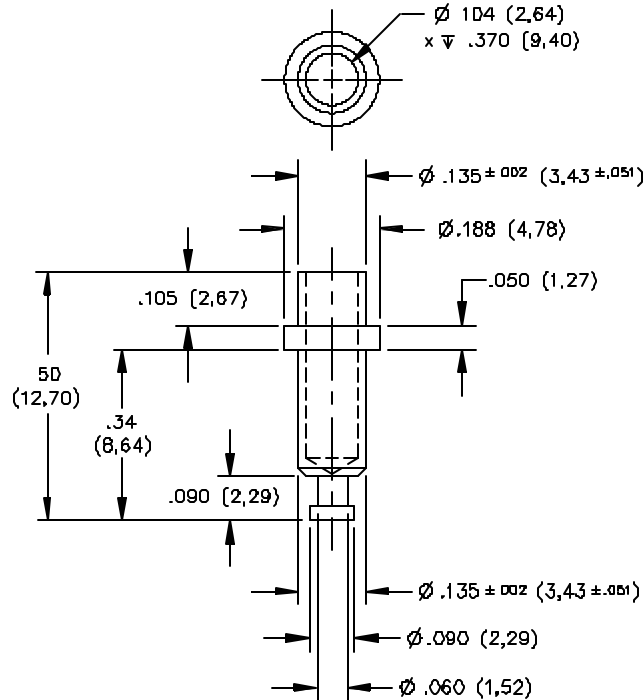

Model 3277 Miniature Rivet Type Banana Jack With Turret for 1/16" Thick Panel

FEATURES:

- Accepts miniature banana plugs.
- Mounts in panels up to .062" thick.

MATERIALS:

Miniature Banana Jack: Brass

Finish: Gold Plated, over Sulphamate Nickel

RATINGS:

Operating Voltage: 1500 VDC

Current: 5 Amperes

ORDERING INFORMATION: Model 3277

Sold in packages of 10

All dimensions are in inches and metric.

All specifications are to the latest revisions. Specifications are subject to change without notice.