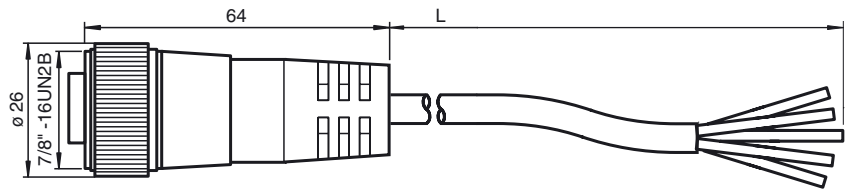

#### V95-G-YE2M-STOOW

Female cordset, 7/8", 5-pin, STOOW cable

### Dimensions

#### General specifications

Number of pins	5
Connection 1	socket
Construction type 1	straight
Threading 1	7/8 inch
Connection 2	cable end

#### Mechanical specifications

Degree of protection	IP67	
Material		
Contacts	Cu alloy gold plated	
Body	PVC, yellow	
Cable	PVC	
Slotted nut	nickel-plated brass	
Core insulation	PVC	
Cable	fine-strand, flexible	
Sheath diameter	$\varnothing$ 12.9 mm	
Bending radius	10 x cable diameter	
Color	yellow	
Cores	5 x 1.5 mm <sup>2</sup> (16 AWG)	
Length	L	2 m
Note	STOOW UL Standard	