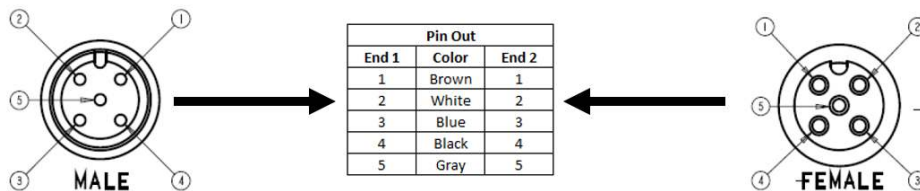

C5BC06UXXX

(M12 Cordset, 5 Position, 22 AWG Shielded, Male Right Angle to Female Straight)

- Mueller's C5BC06UXXX is an M12 5-pin double ended, shielded instrumentation cable with a right angle male connector on one end and a straight female at the other.
- Keyway – A Coding
- Utilizes our 5-conductor 22 AWG PVC-insulated, shielded cable.
- Ratings:
 - Current: 4 A
 - Voltage: 250 V AC/DC
- Material:
 - Coupling Nuts – Nickel Plated Brass
 - Pins/Contacts – Gold Plated Brass
- Length: The "U" in the model number represents unit of measurement.
Either: Meters (M), Feet (F)
- Length: The "XXX" in the model number represents length. Standard lengths are 2, 5, and 10 meters. Any other lengths available upon request.
- Meets Standard: IEC 61076-2-101
- Protection Class: IEC IP68
- RoHS 3 Compliant