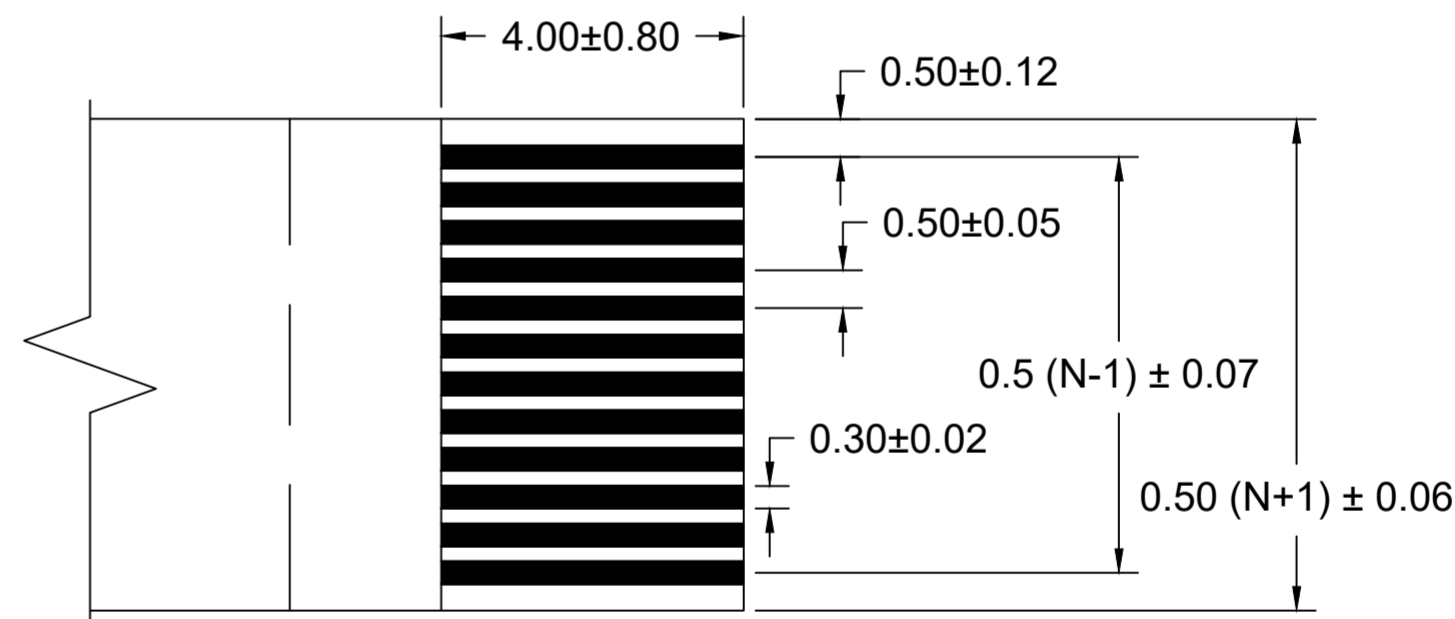

END TAIL DETAIL
SCALE 10:1

NOTES:

1. NO PRINTING ON JUMPER CABLE UNLESS OTHERWISE SPECIFIED. IF PRINTING IS REQUIRED, THEN IT WOULD BE CONSIDERED A SPECIAL JUMPER CABLE.

THIS DRAWING CONTAINS INFORMATION THAT IS PROPRIETARY TO MOLEX ELECTRONIC TECHNOLOGIES, LLC AND SHOULD NOT BE USED WITHOUT WRITTEN PERMISSION

DIMENSION UNITS		SCALE		CURRENT REV DESC: DRAWING CORRECTION													
MM		NA															
GENERAL TOLERANCES (UNLESS SPECIFIED)						EC NO: 728054		0.50MM CENTER FLAT FLEX CABLE (FFC) (EXTRA FLEXIBLE, 105°C, SN PLATED) SALES DRAWING									
		mm	INCH														
4 PLACES	±----	±----					DRWN: DIEGOG7		2022/11/10								
3 PLACES	±----	±----					CHK'D: JSMITH11		2022/11/14								
2 PLACES	±----	±----					APPR: JSMITH11		2022/11/14								
1 PLACE	±----	±----					INITIAL REVISION:										
0 PLACES	±----	±----					DRWN: JLWOLFSB		2011/10/27								
ANGULAR TOL ± 0.5 °						APPR: SFULTON		2011/11/03									
DRAFT WHERE APPLICABLE MUST REMAIN WITHIN DIMENSIONS				THIRD ANGLE PROJECTION		DRAWING		SERIES		DOCUMENT NUMBER		DOC TYPE		DOC PART		REVISION	
						C-SIZE		15166		SD-15166-001		PSD		001		B	
DOCUMENT STATUS				P1		RELEASE DATE		2022/11/14 14:34:44		MATERIAL NUMBER		CUSTOMER		SHEET NUMBER			
										SEE CHART		GENERAL MARKET		2 OF 2