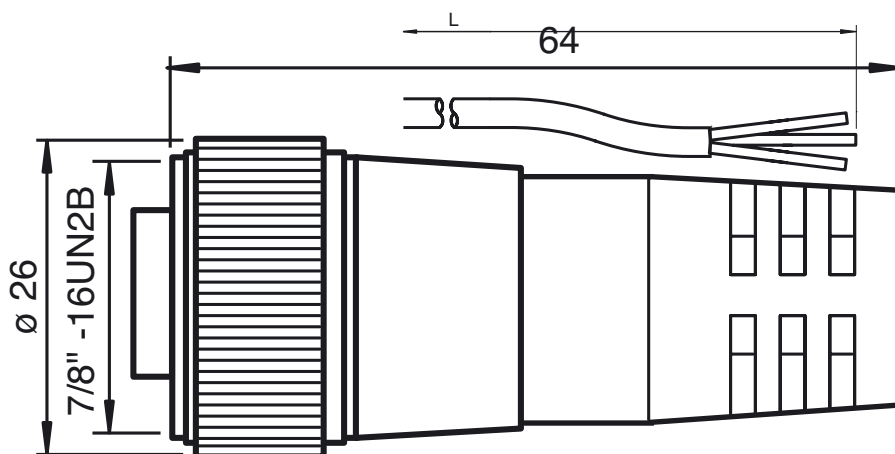

### Model Number

**V93-G-YE2M-STOOW**

Female cordset, 7/8", 3-pin, STOOW cable

### Features

- Thread 7/8 inch

### Dimensions

#### General specifications

Number of pins	3
Connection 1	socket
Construction type 1	straight
Threading 1	7/8 inch
Connection 2	cable end