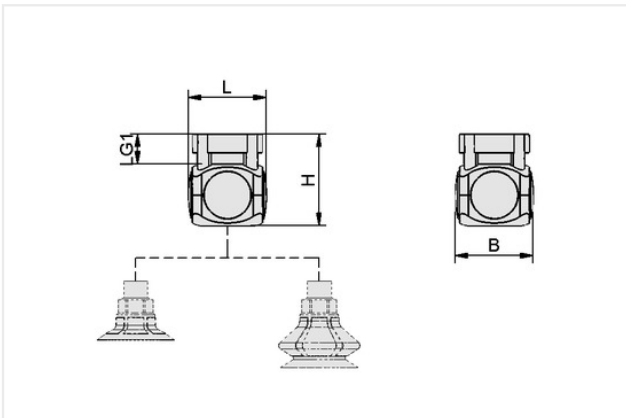

Assembled Vacuum End Effector VEE

Number of cups: 1

Suct. cups: Suction cup SPB1/SPF

Length L: 42.3 mm

Width B: 42.3 mm

Design Data

Attribute	Value
B	42.30 mm
H	49.80 mm
L	42.30 mm

Accessories

VEE-QCM 32

Part no...:10.01.36.00121

Length L1: 32 mm

Pitch diameter D mk: 46 mm

Number of holes: 8

Flow rate max.: 60 m³/h