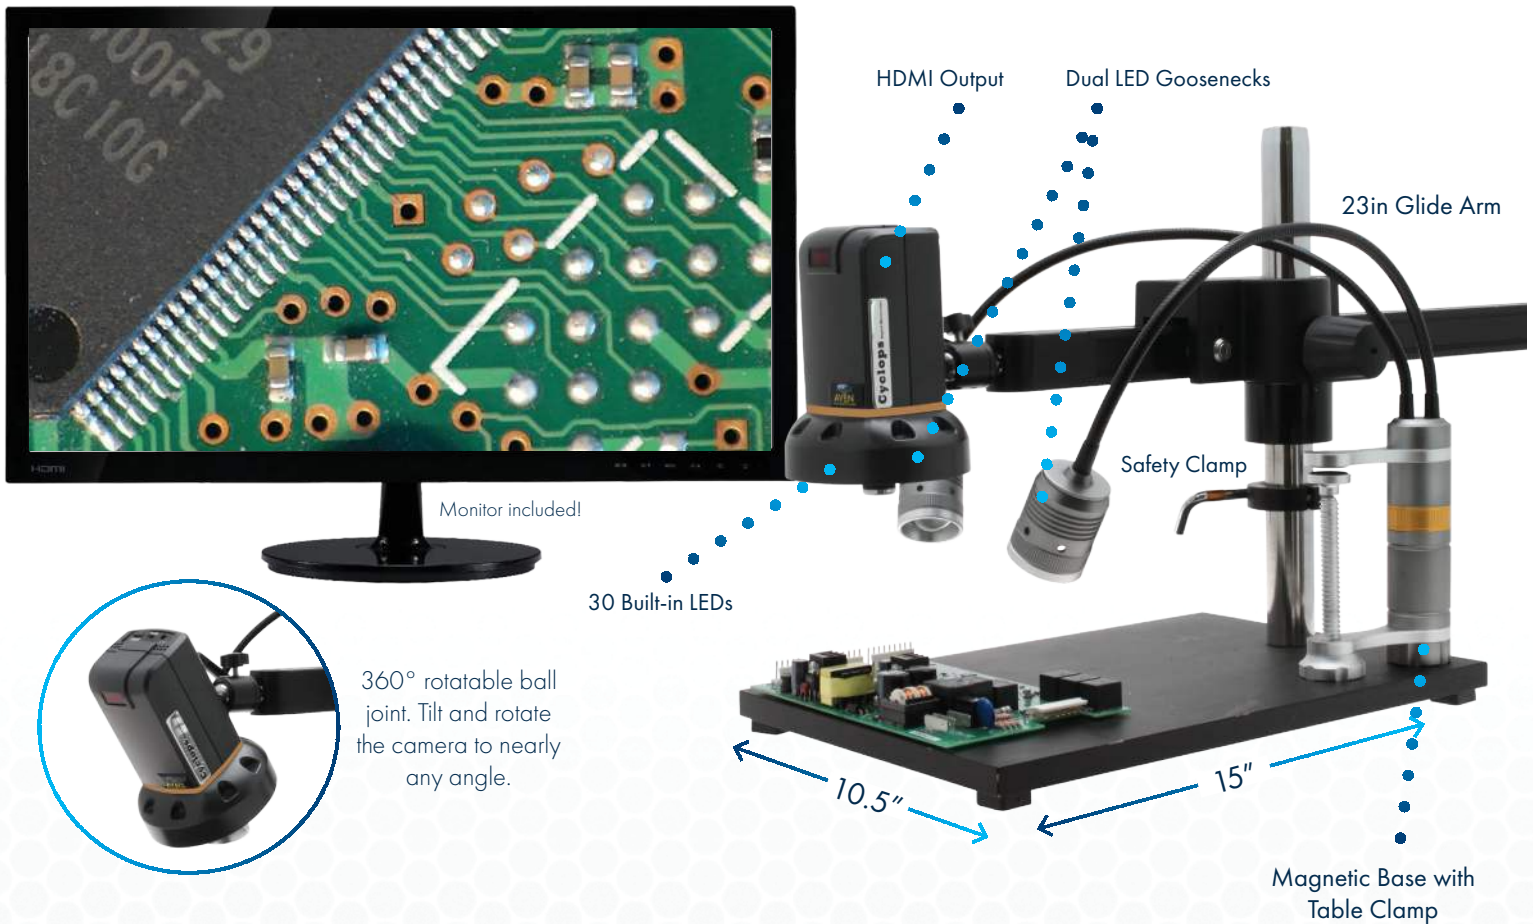

# Cyclops HDMI Digital Microscope

with Ultra-Glide Arm Stand

HDMI Output  
1080p Signal

High  
Magnification  
Up to 132x

Ultra-Glide Arm  
Stand  
23in Arm

## Effortlessly Inspect Large Objects

Aven's Ultra-Glide Arm Stand System is ideal for inspecting parts over a large surface area. The ultra-glide arm stand provides smooth motion along its 23in length, allowing for easy scanning. This system features Aven's Cyclops HDMI Digital Microscope with built-in HDMI output capabilities, providing crystal-clear 1080p images directly to the monitor, no computer required. A large working distance and 30 LEDs allow examination of sizable objects. Magnification ranges up to 132x. This system comes complete with Aven's 22" LCD Monitor.

### CYCLOPS HDMI DIGITAL MICROSCOPE WITH ULTRA GLIDE BOOM STAND

| SKU               | ITEM NAME  | BASE DIMENSIONS | ARM LENGTH | MAGNIFICATION |
|-------------------|--|-----------------|------------|---------------|
| BD-26800B-556-401 | Cyclops HDMI Digital Microscope with Ultra-Glide Arm Stand | 10.5in x 15in   | 23in       | Up to 132x    |