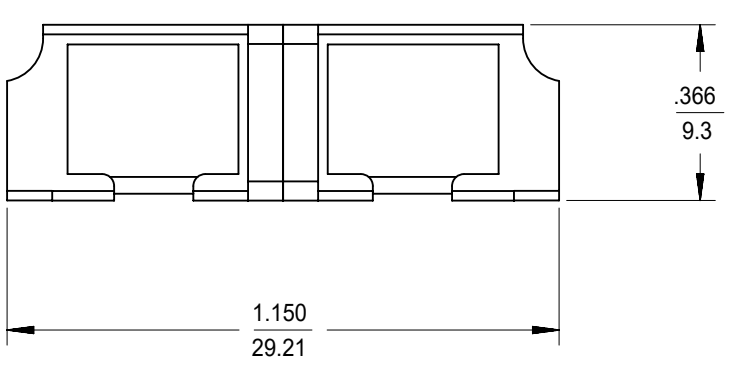

12		11		10		9		8		7		6		5		4		3		2		1	
LC 8 PORT ADAPTER				SPLIT SLEEVE																			
P/N		COLOR		MATERIAL																			
106121-0200		BLUE		CERAMIC																			
106121-0201		GREEN																					
106121-0202		BEIGE																					
106121-0203		AQUA																					

RECOMMENDED
MOUNTING PATTERN

ISO VIEW

NOTES:
1. ALL DIMENSIONS ARE FOR REFERENCE.
2. DUST CAPS SHOWN IN ISO VIEW ONLY.

FUNCTIONAL SYMBOLS FA = 0 FE = 0 FP = 0	THIS DRAWING CONTAINS INFORMATION THAT IS PROPRIETARY TO MOLEX ELECTRONIC TECHNOLOGIES, LLC AND SHOULD NOT BE USED WITHOUT WRITTEN PERMISSION		CURRENT REV DESC:					
	DIMENSION UNITS	SCALE	EC NO: 652962					
	INCH/MM	1:1	DRWN: VIKESK1		2021/05/26			
	GENERAL TOLERANCES (UNLESS SPECIFIED)		CHK'D: WCHEN		2021/08/24			
ANGULAR TOL ± °		APPR: WCHEN		2021/08/24		PRODUCT CUSTOMER DRAWING		
4 PLACES ±		INITIAL REVISION:		DOCUMENT NUMBER		DOC TYPE	DOC PART	REVISION
3 PLACES ±		DRWN: YBELENIY		SD-106121-0200		PSD	001	C
2 PLACES ±		APPR: WCHEN		MATERIAL NUMBER		CUSTOMER		SHEET NUMBER
1 PLACE ±		2011/09/06		SEE TABLE		GENERAL MARKET		1 OF 1
0 PLACES ±		2012/02/06		C-SIZE		106121		
DRAFT WHERE APPLICABLE MUST REMAIN WITHIN DIMENSIONS		THIRD ANGLE PROJECTION		DRAWING		SERIES		
				C-SIZE		106121		