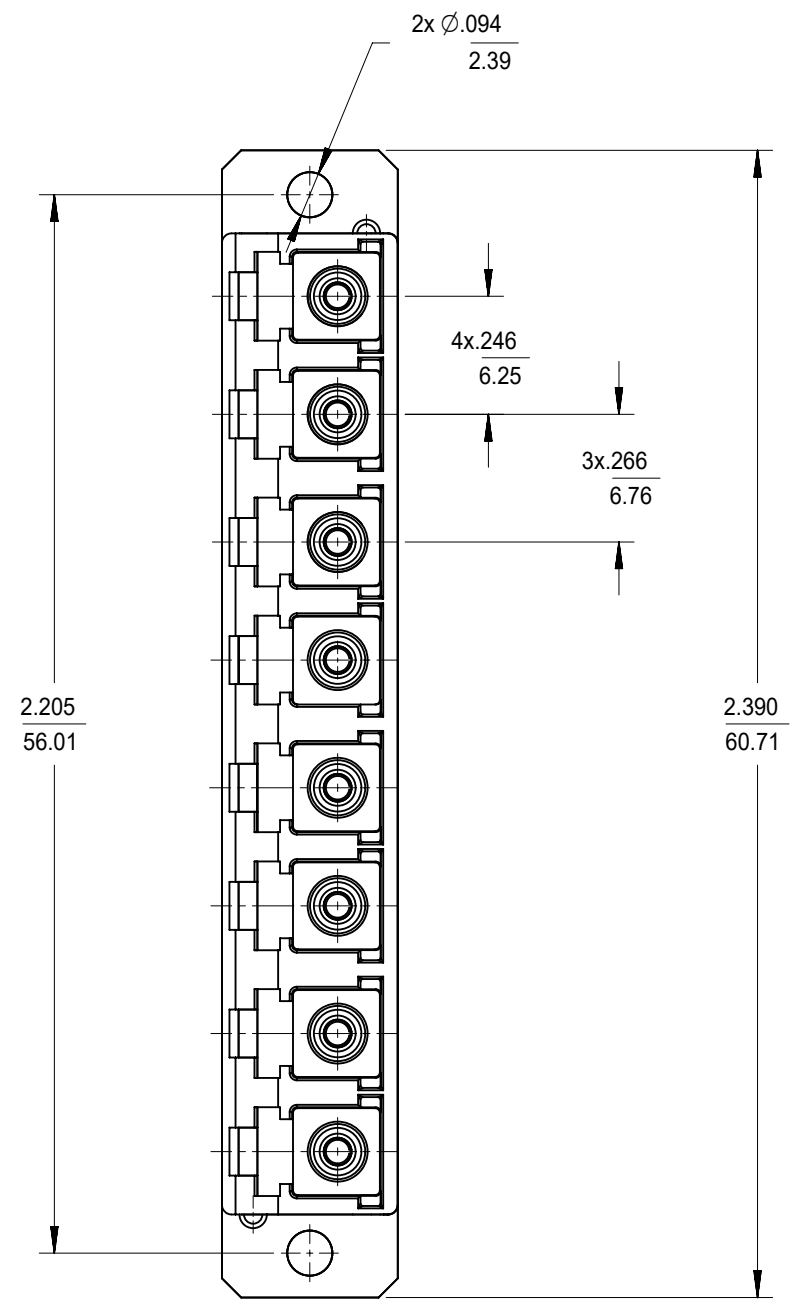

12		11		10		9		8		7		6		5		4		3		2		1	
LC 8 PORT ADAPTER				SPLIT SLEEVE																			
P/N		COLOR		MATERIAL																			
106121-0200		BLUE		CERAMIC																			
106121-0201		GREEN																					
106121-0202		BEIGE																					
106121-0203		AQUA																					

RECOMMENDED
MOUNTING PATTERN

ISO VIEW

NOTES:
1. ALL DIMENSIONS ARE FOR REFERENCE.
2. DUST CAPS SHOWN IN ISO VIEW ONLY.

FUNCTIONAL SYMBOLS FA = 0 FE = 0 FP = 0	THIS DRAWING CONTAINS INFORMATION THAT IS PROPRIETARY TO MOLEX ELECTRONIC TECHNOLOGIES, LLC AND SHOULD NOT BE USED WITHOUT WRITTEN PERMISSION		CURRENT REV DESC:					
	DIMENSION UNITS	SCALE	EC NO: 652962					
	INCH/MM	1:1	DRWN: VIKESK1		2021/05/26			
	GENERAL TOLERANCES (UNLESS SPECIFIED)		CHK'D: WCHEN		2021/08/24			
ANGULAR TOL ± °		APPR: WCHEN		2021/08/24		PRODUCT CUSTOMER DRAWING		
4 PLACES ±		INITIAL REVISION:		DOCUMENT NUMBER		DOC TYPE	DOC PART	REVISION
3 PLACES ±		DRWN: YBELENIY		SD-106121-0200		PSD	001	C
2 PLACES ±		APPR: WCHEN		MATERIAL NUMBER		CUSTOMER		SHEET NUMBER
1 PLACE ±		2011/09/06		SEE TABLE		GENERAL MARKET		1 OF 1
0 PLACES ±		2012/02/06		C-SIZE		106121		
DRAFT WHERE APPLICABLE MUST REMAIN WITHIN DIMENSIONS		THIRD ANGLE PROJECTION		DRAWING		SERIES		
				C-SIZE		106121		