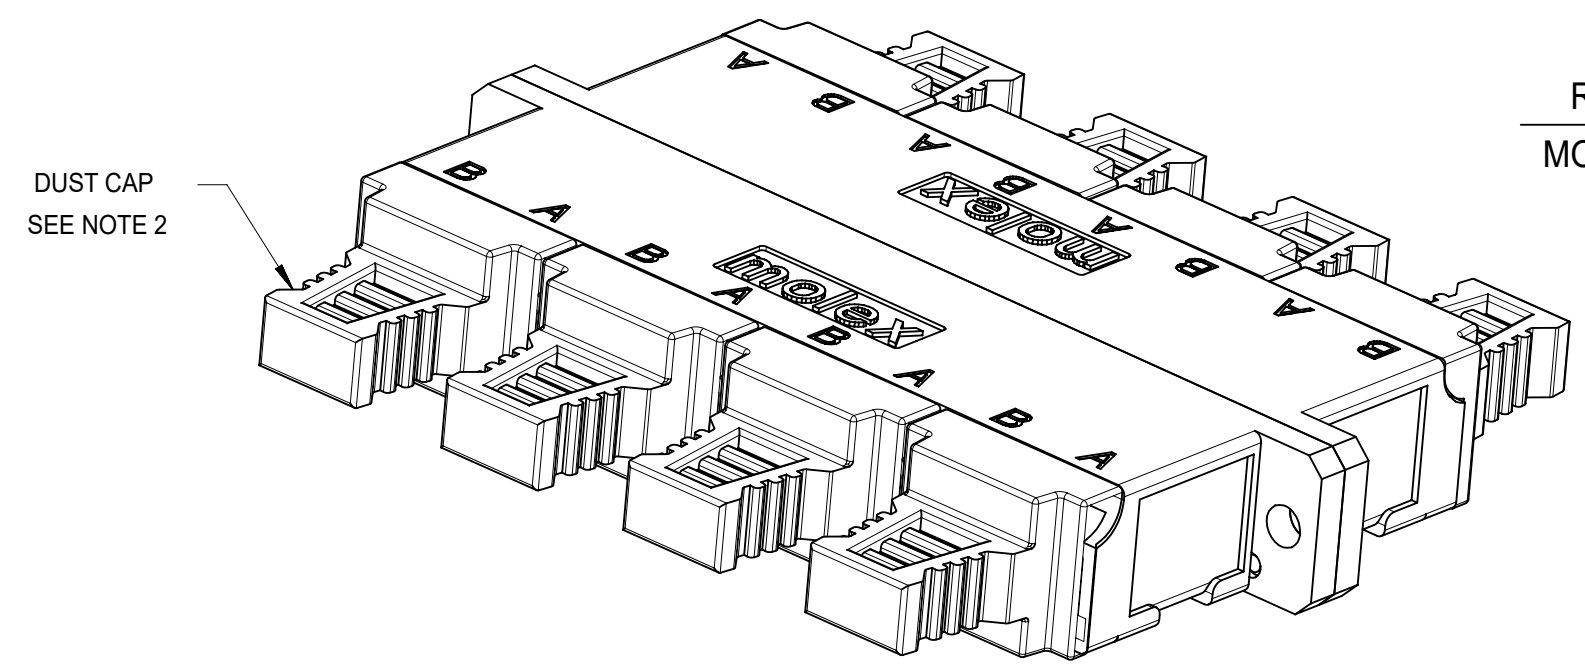

12		11		10		9		8		7		6		5		4		3		2		1	
LC 8 PORT ADAPTER				SPLIT SLEEVE																			
P/N		COLOR		MATERIAL																			
106121-0200		BLUE		CERAMIC																			
106121-0201		GREEN																					
106121-0202		BEIGE																					
106121-0203		AQUA																					

RECOMMENDED
MOUNTING PATTERN

ISO VIEW

NOTES:
1. ALL DIMENSIONS ARE FOR REFERENCE.
2. DUST CAPS SHOWN IN ISO VIEW ONLY.

FUNCTIONAL SYMBOLS FA = 0 FE = 0 FP = 0	THIS DRAWING CONTAINS INFORMATION THAT IS PROPRIETARY TO MOLEX ELECTRONIC TECHNOLOGIES, LLC AND SHOULD NOT BE USED WITHOUT WRITTEN PERMISSION		CURRENT REV DESC:					
	DIMENSION UNITS	SCALE	EC NO: 652962					
	INCH/MM	1:1	DRWN: VIKESK1		2021/05/26			
	GENERAL TOLERANCES (UNLESS SPECIFIED)		CHK'D: WCHEN		2021/08/24			
ANGULAR TOL ± °		APPR: WCHEN		2021/08/24		PRODUCT CUSTOMER DRAWING		
4 PLACES ±		INITIAL REVISION:		DOCUMENT NUMBER		DOC TYPE	DOC PART	REVISION
3 PLACES ±		DRWN: YBELENIY		SD-106121-0200		PSD	001	C
2 PLACES ±		APPR: WCHEN		MATERIAL NUMBER		CUSTOMER		SHEET NUMBER
1 PLACE ±		2011/09/06		SEE TABLE		GENERAL MARKET		1 OF 1
0 PLACES ±		2012/02/06		C-SIZE		106121		
DRAFT WHERE APPLICABLE MUST REMAIN WITHIN DIMENSIONS		THIRD ANGLE PROJECTION		DRAWING		SERIES		
				C-SIZE		106121		