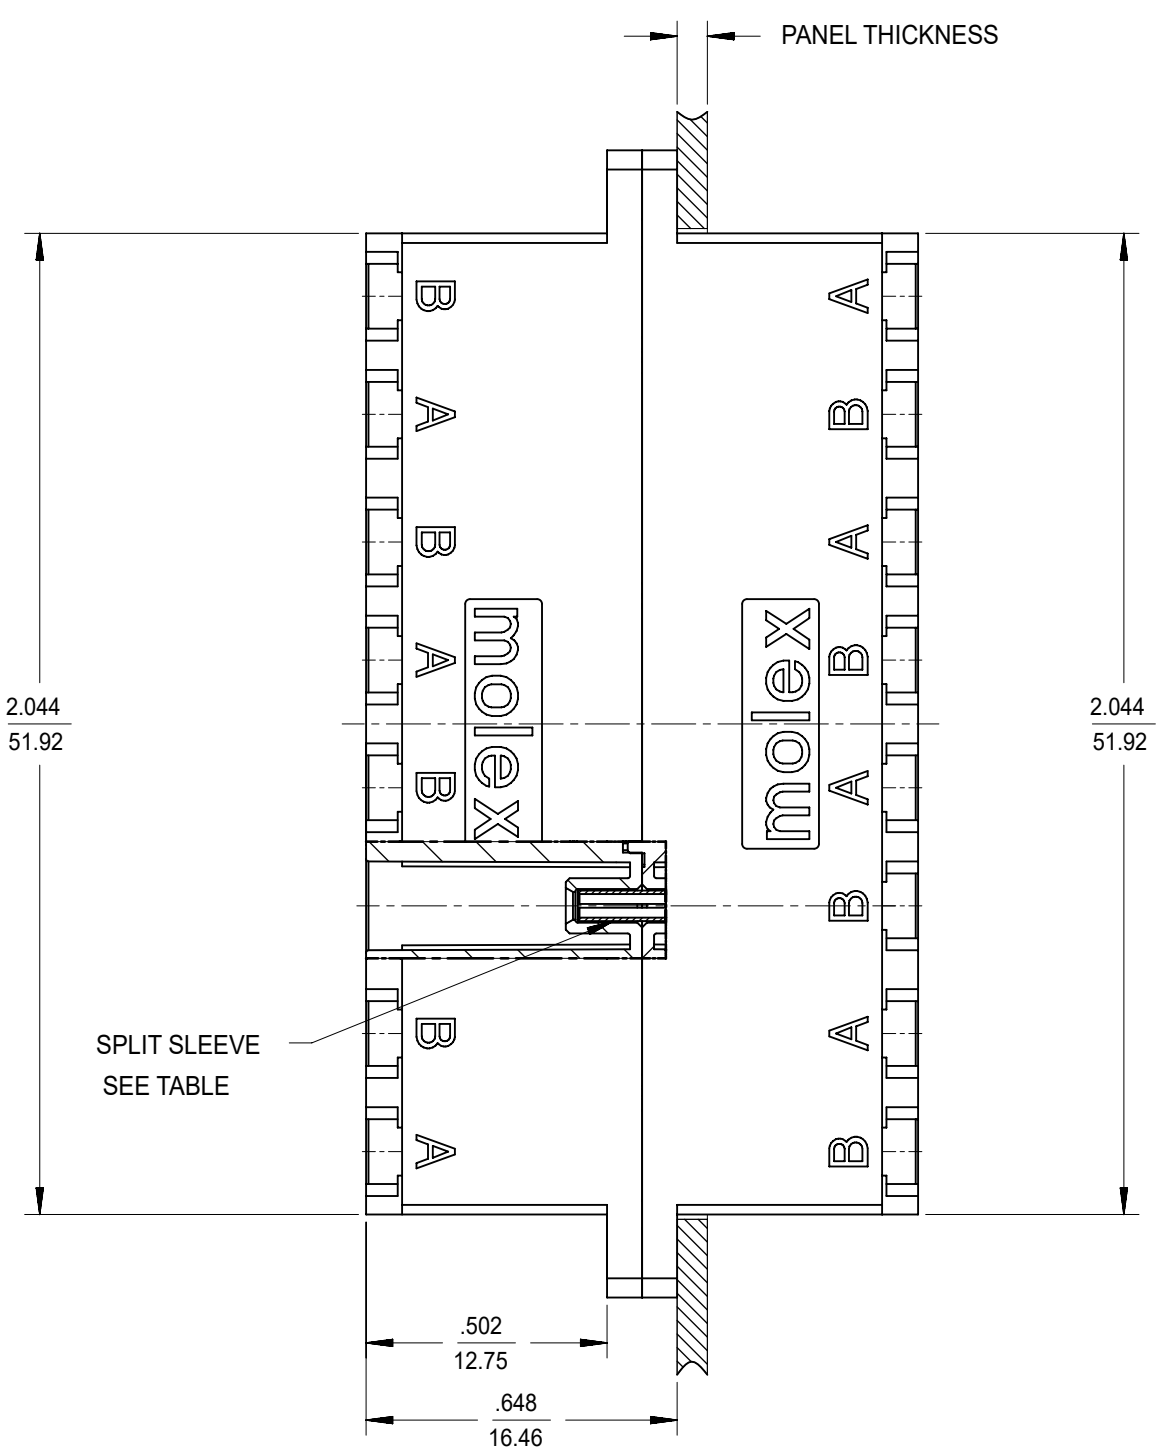

12		11		10		9		8		7		6		5		4		3		2		1	
LC 8 PORT ADAPTER				SPLIT SLEEVE																			
P/N		COLOR		MATERIAL																			
106121-0200		BLUE		CERAMIC																			
106121-0201		GREEN																					
106121-0202		BEIGE																					
106121-0203		AQUA																					

RECOMMENDED
MOUNTING PATTERN

ISO VIEW

NOTES:
1. ALL DIMENSIONS ARE FOR REFERENCE.
2. DUST CAPS SHOWN IN ISO VIEW ONLY.

FUNCTIONAL SYMBOLS FA = 0 FE = 0 FP = 0	THIS DRAWING CONTAINS INFORMATION THAT IS PROPRIETARY TO MOLEX ELECTRONIC TECHNOLOGIES, LLC AND SHOULD NOT BE USED WITHOUT WRITTEN PERMISSION		CURRENT REV DESC:					
	DIMENSION UNITS	SCALE	EC NO: 652962					
	INCH/MM	1:1	DRWN: VIKESK1		2021/05/26			
	GENERAL TOLERANCES (UNLESS SPECIFIED)		CHK'D: WCHEN		2021/08/24			
ANGULAR TOL ± °		APPR: WCHEN		2021/08/24		PRODUCT CUSTOMER DRAWING		
4 PLACES ±		INITIAL REVISION:		DOCUMENT NUMBER		DOC TYPE	DOC PART	REVISION
3 PLACES ±		DRWN: YBELENIY		SD-106121-0200		PSD	001	C
2 PLACES ±		APPR: WCHEN		MATERIAL NUMBER		CUSTOMER		SHEET NUMBER
1 PLACE ±		2011/09/06		SEE TABLE		GENERAL MARKET		1 OF 1
0 PLACES ±		2012/02/06		C-SIZE		106121		
DRAFT WHERE APPLICABLE MUST REMAIN WITHIN DIMENSIONS		THIRD ANGLE PROJECTION		DRAWING		SERIES		
				C-SIZE		106121		