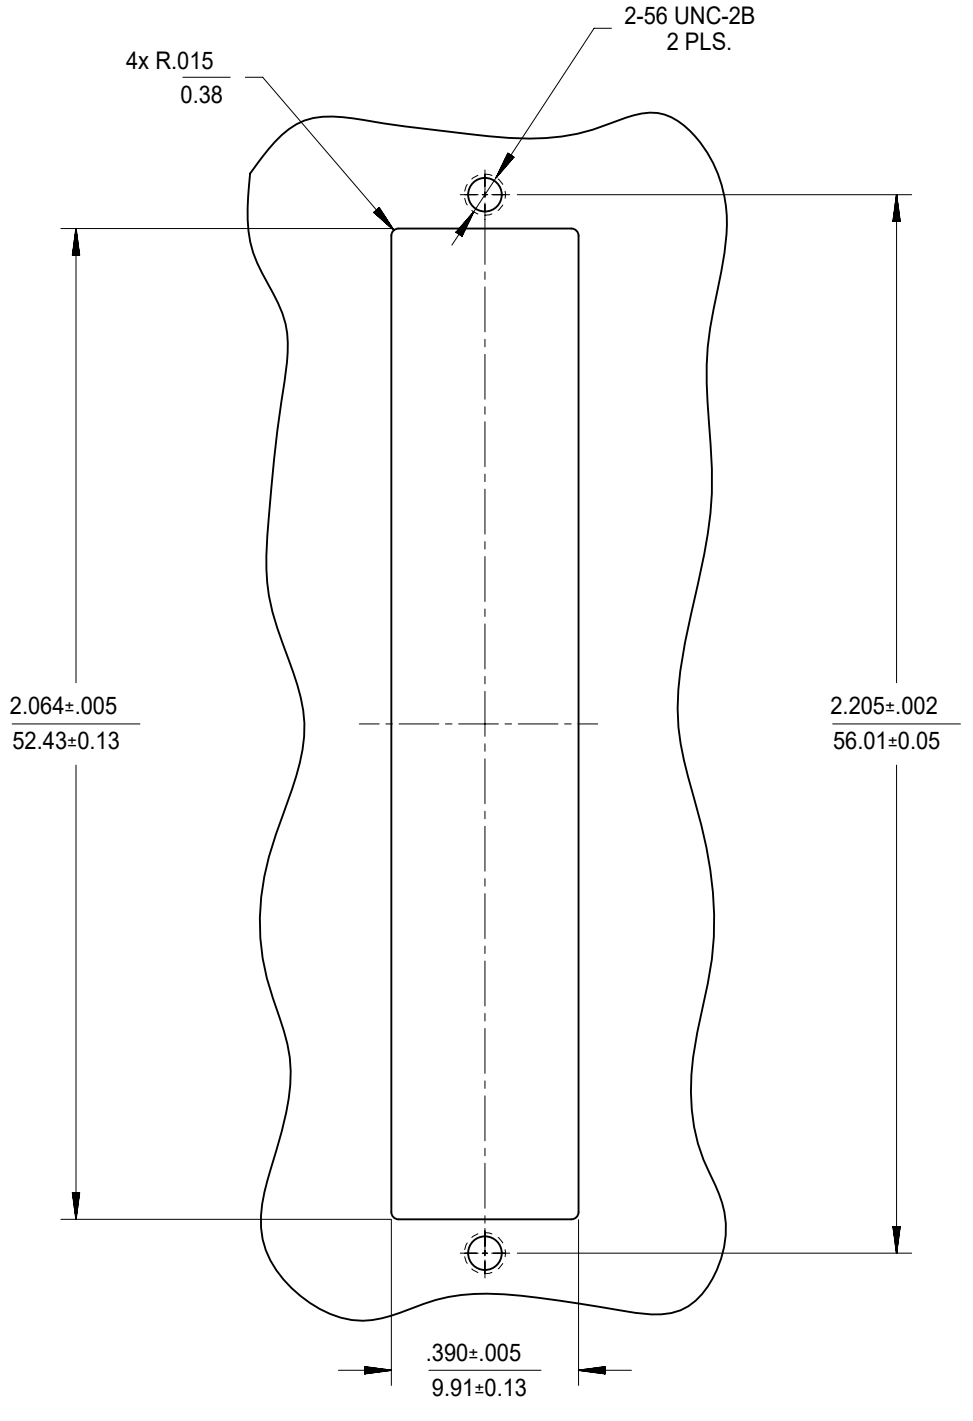

12		11		10		9		8		7		6		5		4		3		2		1	
LC 8 PORT ADAPTER				SPLIT SLEEVE																			
P/N		COLOR		MATERIAL																			
106121-0200		BLUE		CERAMIC																			
106121-0201		GREEN																					
106121-0202		BEIGE																					
106121-0203		AQUA																					

RECOMMENDED
MOUNTING PATTERN

ISO VIEW

NOTES:
1. ALL DIMENSIONS ARE FOR REFERENCE.
2. DUST CAPS SHOWN IN ISO VIEW ONLY.

FUNCTIONAL SYMBOLS FA = 0 FE = 0 FP = 0	THIS DRAWING CONTAINS INFORMATION THAT IS PROPRIETARY TO MOLEX ELECTRONIC TECHNOLOGIES, LLC AND SHOULD NOT BE USED WITHOUT WRITTEN PERMISSION		CURRENT REV DESC:					
	DIMENSION UNITS	SCALE	EC NO: 652962					
	INCH/MM	1:1	DRWN: VIKESK1		2021/05/26			
	GENERAL TOLERANCES (UNLESS SPECIFIED)		CHK'D: WCHEN		2021/08/24			
ANGULAR TOL ± °		APPR: WCHEN		2021/08/24		PRODUCT CUSTOMER DRAWING		
4 PLACES ±		INITIAL REVISION:		DOCUMENT NUMBER		DOC TYPE	DOC PART	REVISION
3 PLACES ±		DRWN: YBELENIY		SD-106121-0200		PSD	001	C
2 PLACES ±		APPR: WCHEN		MATERIAL NUMBER		CUSTOMER		SHEET NUMBER
1 PLACE ±		2011/09/06		SEE TABLE		GENERAL MARKET		1 OF 1
0 PLACES ±		2012/02/06		C-SIZE		106121		
DRAFT WHERE APPLICABLE MUST REMAIN WITHIN DIMENSIONS		THIRD ANGLE PROJECTION		DRAWING		SERIES		
				C-SIZE		106121		