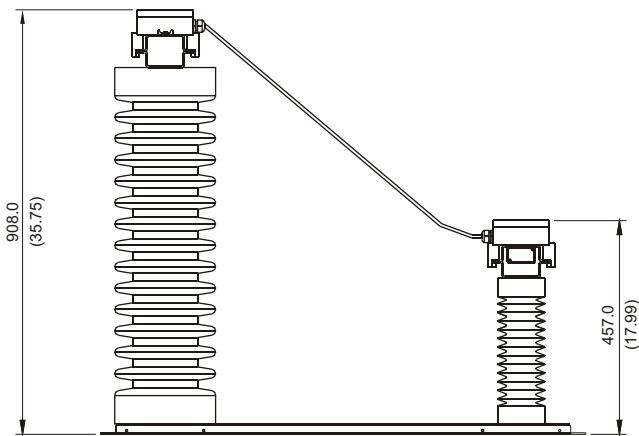

TOP

**RATINGS:**  
 MAXIMUM VOLTAGE . 44,000 Vac  
 MAXIMUM CURRENT . 220 mA  
 RESISTANCE . . . . . 200 kΩ  
 THERMAL . . . . . 1 MINUTE ON  
 120 MINUTES OFF

FRONT

RIGHT SIDE

**NOTES:**

1. DIMENSIONS IN MILLIMETRES (INCHES).
2. TERMINAL-BLOCK SCREWS: 6-32 x 0.25.
3. MOUNTING SCREWS: M6 OR 0.25-20.
4. USE LIQUID-TIGHT GLAND FOR TERMINAL-BLOCK-ENCLOSURE CABLE ENTRY.