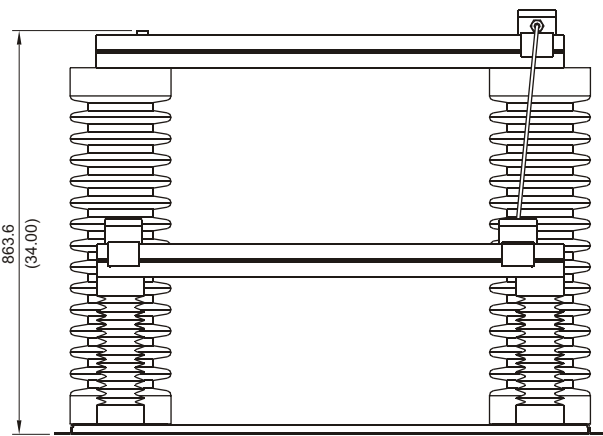

TOP

**RATINGS:**  
 MAXIMUM VOLTAGE . 44,000 Vac  
 MAXIMUM CURRENT . 220 mA  
 RESISTANCE . . . . . 200 kΩ  
 THERMAL . . . . . 1 MINUTE ON  
 120 MINUTES OFF

FRONT

RIGHT SIDE

**NOTES:**

1. DIMENSIONS IN MILLIMETRES (INCHES).
2. TERMINAL-BLOCK SCREWS: 6-32 x 0.25.
3. MOUNTING SCREWS: M6 OR 0.25-20.
4. USE LIQUID-TIGHT GLAND FOR TERMINAL-BLOCK-ENCLOSURE CABLE ENTRY.

**ER-72KV SENSING RESISTOR**