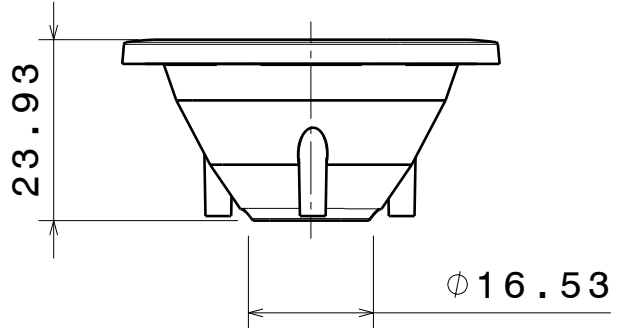

Isometric view

Front view

LED position

Bottom view

INDEX	PART NO	DESCRIPTION	MATERIAL	COLOUR
1	C13087	MIRELLA-50-W-PF	PC	metal

Tolerances if not otherwise shown
According to DIN ISO 2768-1
Linear measures:
Up to 30mm class M, otherwise class C.
According to DIN ISO 2768-2
Form and position: class L

SIZE	PART NUMBER
A4	C13087

SCALE	1:1	WEIGHT	4,14 g	SHEET	1/1
-------	-----	--------	--------	-------	-----