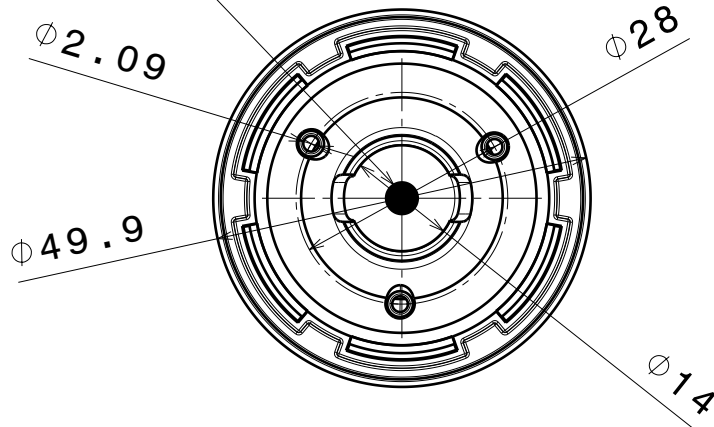

[http://www.delo.de/fileadmin/datasheet/DELO-PUR_9895_\(TIDB-GB\).pdf](http://www.delo.de/fileadmin/datasheet/DELO-PUR_9895_(TIDB-GB).pdf)

NOTE: It is recommended to use glue like DELO-PUR 9895 for pin fastening.

Isometric view

Front view

LED position

Bottom view

INDEX	PART NO	DESCRIPTION	MATERIAL	COLOUR
1	C13087	MIRELLA-50-W-PF	PC	metal

Tolerances if not otherwise shown
According to DIN ISO 2768-1
Linear measures:
Up to 30mm class M, otherwise class C.
According to DIN ISO 2768-2
Form and position: class L

SIZE	PART NUMBER
A4	C13087

SCALE	1:1	WEIGHT	4,14 g	SHEET	1/1
-------	-----	--------	--------	-------	-----