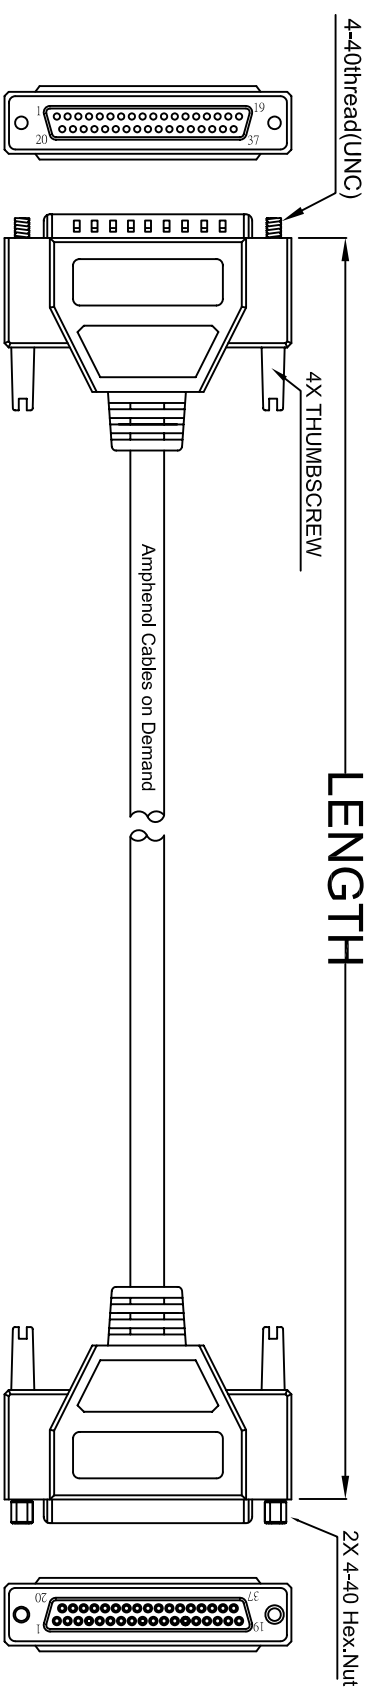

THE INFORMATION CONTAINED IN THIS DRAWING IS THE SOLE PROPERTY OF AMPHENOL CABLES ON DEMAND. ANY REPRODUCTION OR DISCLOSURE TO THIRD PARTIES IN PART OR WHOLE, WITHOUT THE EXPRESS WRITTEN PERMISSION OF AMPHENOL CABLES ON DEMAND IS PROHIBITED.

REV.	DESCRIPTION	DATE	APPROVED
A	NEW RELEASE	18/07/07	
A1	Add wiring color	16/JAN/2012	

SEC A-A

LENGTH & P/N Table

LENGTH	P/N	Cable Color
2.5FT ± 1 inch	CS-DSDMDB37MF-002.5	GREY
5FT ± 2 inch	CS-DSDMDB37MF-005	GREY
10FT ± 3 inch	CS-DSDMDB37MF-010	GREY
15FT ± 3 inch	CS-DSDMDB37MF-015	GREY
25FT ± 4 inch	CS-DSDMDB37MF-025	GREY
50FT ± 8 inch	CS-DSDMDB37MF-050	GREY

Male	Female	Color	Male	Female	Color
PIN1	PIN1	Black	PIN20	PIN20	Red/Black
PIN2	PIN2	Brown	PIN21	PIN21	Orange/Black
PIN3	PIN3	Red	PIN22	PIN22	Yellow/Black
PIN4	PIN4	Orange	PIN23	PIN23	Green/Black
PIN5	PIN5	Yellow	PIN24	PIN24	Gray/Black
PIN6	PIN6	Green	PIN25	PIN25	Gray/Black
PIN7	PIN7	Blue	PIN26	PIN26	Pink/Red
PIN8	PIN8	Purple	PIN27	PIN27	Pink/Red
PIN9	PIN9	Gray	PIN28	PIN28	Pink/Blue
PIN10	PIN10	White	PIN29	PIN29	Light Blue
PIN11	PIN11	Pink	PIN30	PIN30	Light Blue/Black
PIN12	PIN12	Light Green	PIN31	PIN31	Light Blue/Red
PIN13	PIN13	Black/White	PIN32	PIN32	Light Blue/Blue
PIN14	PIN14	Brown/White	PIN33	PIN33	Light Blue/Red
PIN15	PIN15	Red/White	PIN34	PIN34	Grey/Red
PIN16	PIN16	Orange/White	PIN35	PIN35	Grey/Green
PIN17	PIN17	Green/White	PIN36	PIN36	Purple/Black
PIN18	PIN18	Blue/White	PIN37	PIN37	Blue/Black
PIN19	PIN19	Purple/White	SHIELD	SHIELD	Drain Wire

ASM CBL Deluxe 37PIN D-Sub MF

SIZE DWG. NO. CS-DSDMDB37MF-XXX
 SCALE SHEET OF
 REV. A1

NOTES: UNLESS OTHERWISE SPECIFIED