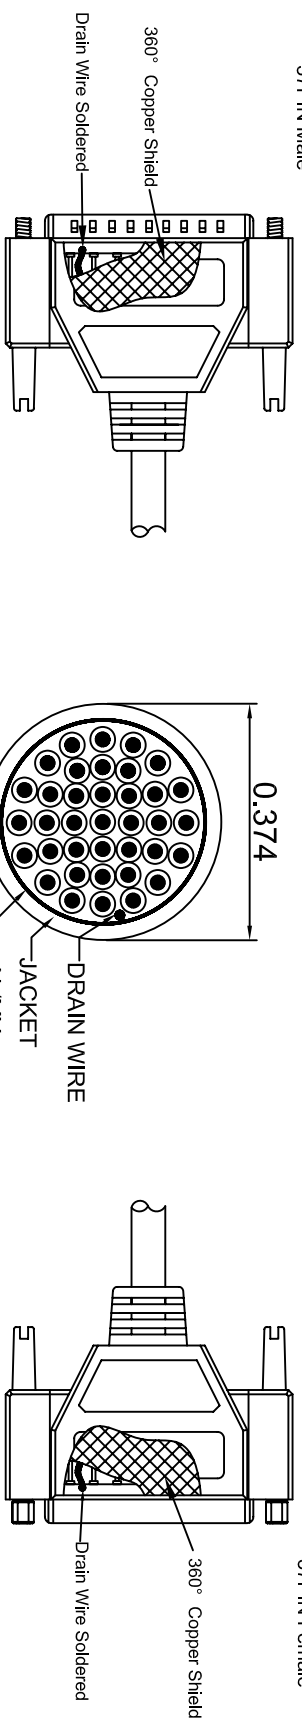

THE INFORMATION CONTAINED IN THIS DRAWING IS THE SOLE PROPERTY OF AMPHENOL CABLES ON DEMAND. ANY REPRODUCTION OR DISCLOSURE TO THIRD PARTIES IN PART OR WHOLE, WITHOUT THE EXPRESS WRITTEN PERMISSION OF AMPHENOL CABLES ON DEMAND IS PROHIBITED.

REV.	DESCRIPTION	DATE	APPROVED
A	NEW RELEASE	18/07/07	
A1	Add wiring color	16/JAN/2012	

SEC A-A

LENGTH & P/N Table

LENGTH	P/N	Cable Color
2.5FT ± 1 inch	CS-DSDMDB37MF-002.5	GREY
5FT ± 2 inch	CS-DSDMDB37MF-005	GREY
10FT ± 3 inch	CS-DSDMDB37MF-010	GREY
15FT ± 3 inch	CS-DSDMDB37MF-015	GREY
25FT ± 4 inch	CS-DSDMDB37MF-025	GREY
50FT ± 8 inch	CS-DSDMDB37MF-050	GREY

Male	Female	Color	Male	Female	Color
PIN1	PIN1	Black	PIN20	PIN20	Red/Black
PIN2	PIN2	Brown	PIN21	PIN21	Orange/Black
PIN3	PIN3	Red	PIN22	PIN22	Yellow/Black
PIN4	PIN4	Orange	PIN23	PIN23	Green/Black
PIN5	PIN5	Yellow	PIN24	PIN24	Gray/Black
PIN6	PIN6	Green	PIN25	PIN25	Gray/Black
PIN7	PIN7	Blue	PIN26	PIN26	Pink/Red
PIN8	PIN8	Purple	PIN27	PIN27	Pink/Red
PIN9	PIN9	Gray	PIN28	PIN28	Pink/Blue
PIN10	PIN10	White	PIN29	PIN29	Light Blue
PIN11	PIN11	Pink	PIN30	PIN30	Light Blue/Black
PIN12	PIN12	Light Green	PIN31	PIN31	Light Blue/Red
PIN13	PIN13	Black/White	PIN32	PIN32	Light Blue/Blue
PIN14	PIN14	Brown/White	PIN33	PIN33	Light Blue/Red
PIN15	PIN15	Red/White	PIN34	PIN34	Grey/Red
PIN16	PIN16	Orange/White	PIN35	PIN35	Grey/Green
PIN17	PIN17	Green/White	PIN36	PIN36	Purple/Black
PIN18	PIN18	Blue/White	PIN37	PIN37	Blue/Black
PIN19	PIN19	Purple/White	SHIELD	SHIELD	Drain Wire