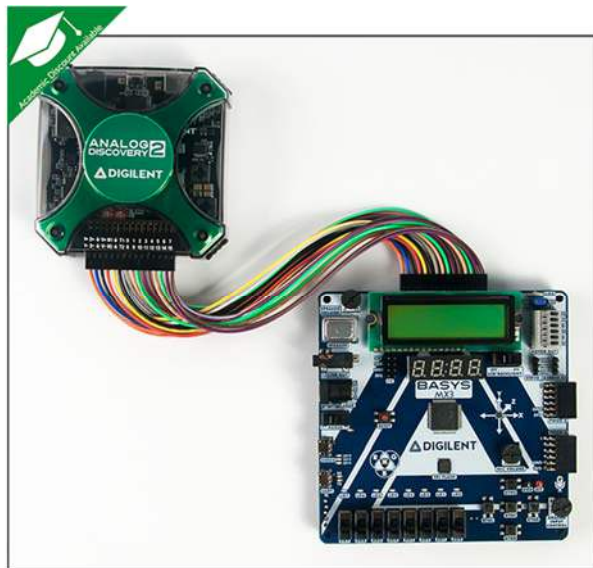

## Analog Discovery 2x15 Ribbon Cable

**SKU:**  
**310-100**

This cable is a handy accompaniment to your Analog Discovery or Analog Discovery 2. This ribbon cable allows you to extend all 30 pins on the 2x15 pin male connector to a 2x15 pin female connector. The ribbon cable allows the pins of the 2x15 female connector on the Analog Discovery 2 to be connected directly to the Basys MX3 for easy signal investigation.

**Features:**

- Allows you to extend the Analog Discovery signals to a female header
- 2x15 keyed female connector with all 30 color-coded signal wires connected to a second 2x15 female connector
- The cable is 7 3/4" (19.68 cm) long

<https://store.digilentinc.com/analog-discovery-2x15-ribbon-cable/> 6-13-18