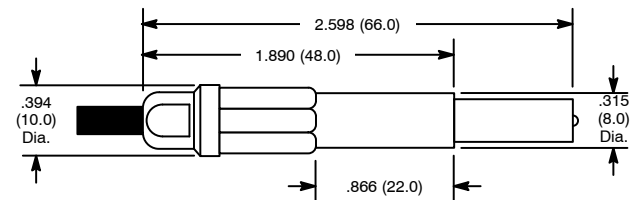

Fixed Shroud Plug, 4mm

Features

- Accepts Cable up to .177" (4.5mm) Dia.
- Standard Colors: Black, Red

NTE Type No.	Color	Diag No.
72-031	Black	TL-021
72-032	Red	TL-021

TL-021

Specifications

IEC 1010 Rating: 1000V CAT3 20 Amps

Shutter Plug, 4mm

Features

- Accepts Cable up to .177" (4.5mm) Dia.
- Standard Colors: Black, Red

NTE Type No.	Color	Diag No.
72-033	Black	TL-022
72-034	Red	TL-022

TL-022

Specifications

IEC 1010 Rating: 1000V CAT3 20 Amps

Stackable Plug, 4mm

Features

- Accepts Cable up to .177" (4.5mm) Dia.
- Standard Colors: Black, Red

NTE Type No.	Color	Diag No.
72-061	Black	TL-023
72-062	Red	TL-023

TL-023

Specifications

IEC 1010 Rating: 1000V CAT3 20 Amps