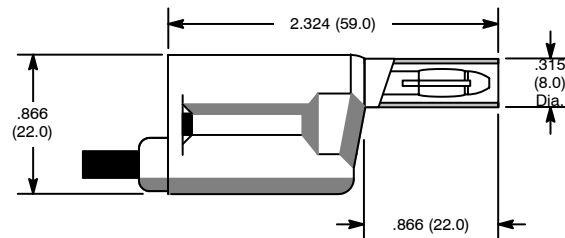

Shutter Plug, 4mm

Features

- Accepts Cable up to .177" (4.5mm) Dia.
- Standard Colors: Black, Red

NTE Type No.	Color	Diag No.
72-033	Black	TL-022
72-034	Red	TL-022

TL-022

Specifications

IEC 1010 Rating: 1000V CAT3 20 Amps

Stackable Plug, 4mm

Features

- Accepts Cable up to .177" (4.5mm) Dia.
- Standard Colors: Black, Red

NTE Type No.	Color	Diag No.
72-061	Black	TL-023
72-062	Red	TL-023

TL-023

Specifications

IEC 1010 Rating: 1000V CAT3 20 Amps