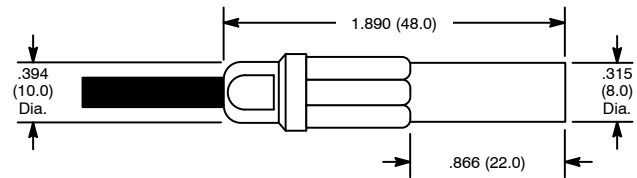

Fixed Shroud Plug, 4mm

Features

- Accepts Cable up to .177" (4.5mm) Dia.
- Standard Colors: Black, Red

NTE Type No.	Color	Diag No.
72-031	Black	TL-021
72-032	Red	TL-021

TL-021

Specifications

IEC 1010 Rating: 1000V CAT3 20 Amps

Shutter Plug, 4mm

Features

- Accepts Cable up to .177" (4.5mm) Dia.
- Standard Colors: Black, Red

NTE Type No.	Color	Diag No.
72-033	Black	TL-022
72-034	Red	TL-022

TL-022

Specifications

IEC 1010 Rating: 1000V CAT3 20 Amps

Stackable Plug, 4mm

Features

- Accepts Cable up to .177" (4.5mm) Dia.
- Standard Colors: Black, Red

NTE Type No.	Color	Diag No.
72-061	Black	TL-023
72-062	Red	TL-023

TL-023

Specifications

IEC 1010 Rating: 1000V CAT3 20 Amps