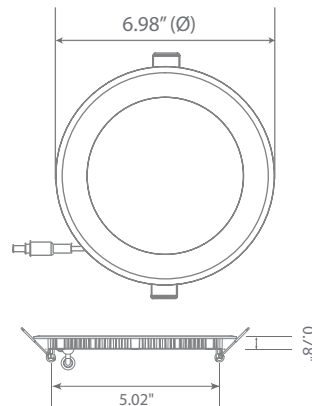

LED DLC6S-2050e

5000K
CCT

Part #: EFDLC6DM/I/12W/1050/120D/50K/JB/E Fixture Class: 6" Slim Fixed

Product Description

LED DLC6S-2050e, compact and convenient, this 6-inch LED downlight is designed for quick and easy installation anywhere. With spring action clips and a separate junction box, this ultra-slim downlight is the perfect choice for recessed lighting. Energy Star Certified, IC-rated, and dimmable, the DLC6S-2050e triumphs over standard incandescent or fluorescent lighting. Guaranteed to save energy with every switch on, this LED downlight is available in Soft White (3000K), Bright White (4000K) and Cool White (5000K) – see Euri Lighting DLC6S-2000e and DLC6S-2040e.

Specifications

Input Power	Input Voltage	Lumen Output	Beam Angle	Center Beam	CCT
12 W	120V/60Hz	900 lm	120°	NA cd	5000 K
CRI	Luminous Efficacy	Power Factor	Input Current	Base	Lamp Lifespan
80	75 lm/W	0.9	0.1 A	Junction Box	30,000 Hrs.

Product Features

Dimmable

Abutted & Covered

No Housing Required

Damp Rated

Product Dimensions

Product Photometric Data