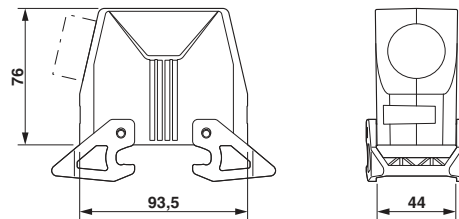

- good shielding in the event of electromagnetic interference

Key Commercial Data

Packing unit	1 STK
Custom tariff number	85389099
Country of origin	China

Technical data

Dimensions

Height	76 mm
Width	44 mm
Length	93.5 mm

Housing - HC-STA-B16-HHWD-1STP21-EL-AL - 1412705

Technical data

General

Note	For contact inserts HC-B16, BB32, D40, DD72, HS6, HV6, M, K
Size	B16
Housing type	Sleeve housing
Locking type	With double locking latch
No. of cable outlets	1
Cable exit	lateral
Screw connection	none
Type of the screw connection	1x Pg21
Housing material	Die-cast aluminum, salt water resistant
Housing surface material	Uncoated
Material lock	PA

Drawings

Dimensional drawing

Dimensional drawing

Classifications

eCl@ss

eCl@ss 5.1	27143424
eCl@ss 6.0	27143423
eCl@ss 8.0	27440202
eCl@ss 9.0	27440202

ETIM

ETIM 5.0	EC000437
----------	----------