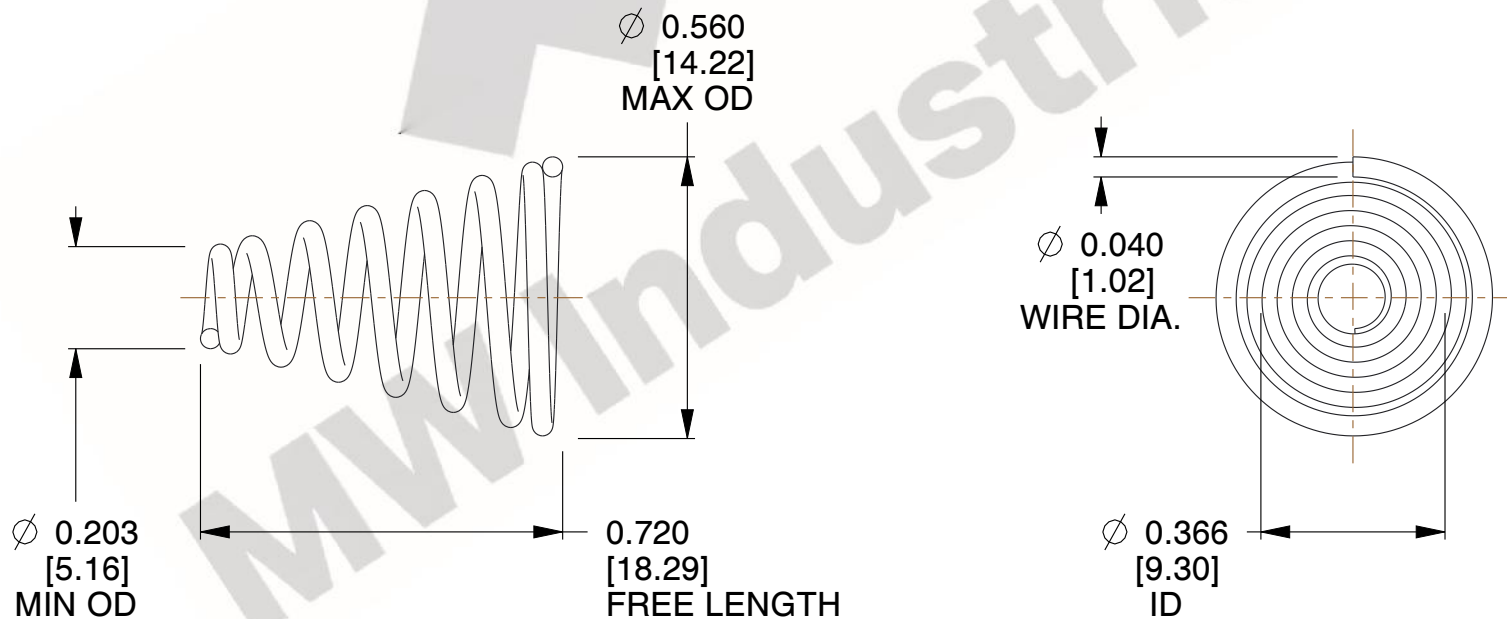

NOTES:

1. Material : Music Wire
2. Total Coils : 7.250
3. Solid Height : 0.450 (in)
4. Finish : ZINC
5. Ends : Closed
6. All Drawing Dimensions are in Inches [mm]

COMPONENT	TAPERED SPRINGS
-----------	-----------------