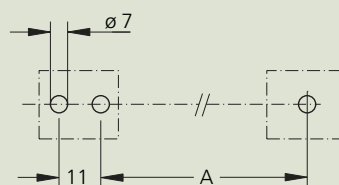

A*	L	Order no.	Order no.
300	455	FG6-20.300.37	FG6-20.300.54

* Other handle lengths on request

Tube of stainless steel fine ground Tube of aluminium black powder coated

Technical data

Emergency stop
(2 NC + 1 NO contacts)

Switching voltage

24 V DC
10 mA

Mounting cutout

Door solenoid tumbler see page 304–305.