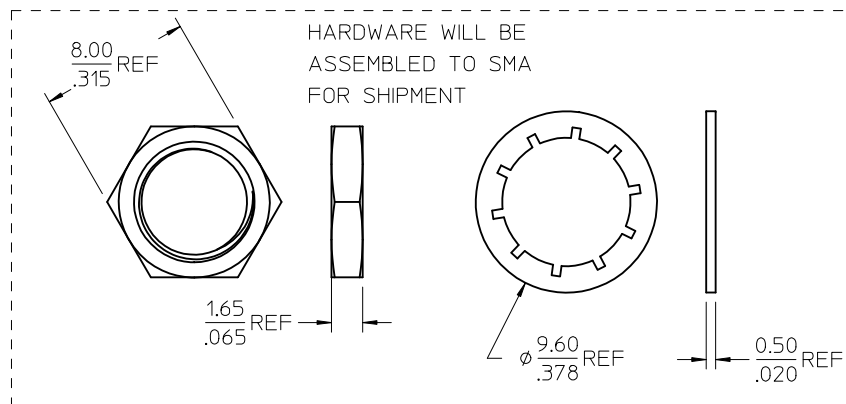

MATERIALS AND FINISHES

SMA JACK: SEE SD-73251-347

MMCX PLUG: SEE SD-73415-097

CABLE: RG178

SHRINK TUBE: VERSAFIT

CABLES WILL BE INDIVIDUALLY BAGGED

BAG LABEL:  
MOLEX P/N  
DATE CODE

HARDWARE WILL BE  
ASSEMBLED TO SMA  
FOR SHIPMENT

89761-6803	2.779±.157	70.60±4.00
89761-6802	18.0±.35	457.2±8.89
89761-6801	12.0±.25	304.8±6.35
89761-6800	6.00±.25	152.4±6.35
PART NO.	IN	MM
A		

CECC-22-340	INTERFACE MMCX
MIL-STD-348A, FIG. 310.2	INTERFACE SMA
SPECIFICATION	DESCRIPTION
DIMENSION STYLE MM/IN	SCALE METRIC
DESIGN UNITS METRIC	THIRD ANGLE PROJECTION

CHG: ADD PART NO. EWR RF10-079 EC NO: URF2010-0340 DRAWN: CHENG CHKD: 2009/12/14 APPR: MHIUANG 2009/12/15 REV A2	QUALITY SYMBOLS ▽=0 ▽=0	GENERAL TOLERANCES (UNLESS SPECIFIED) <table border="1"> <tr> <th></th> <th>mm</th> <th>INCH</th> </tr> <tr> <td>4 PLACES</td> <td>± .---</td> <td>± .---</td> </tr> <tr> <td>3 PLACES</td> <td>± .---</td> <td>± .---</td> </tr> <tr> <td>2 PLACES</td> <td>± .---</td> <td>± .---</td> </tr> <tr> <td>1 PLACE</td> <td>± .---</td> <td>± .---</td> </tr> </table> ANGULAR ± 2 °		mm	INCH	4 PLACES	± .---	± .---	3 PLACES	± .---	± .---	2 PLACES	± .---	± .---	1 PLACE	± .---	± .---	DIMENSION STYLE MM/IN SCALE METRIC DESIGN UNITS METRIC THIRD ANGLE PROJECTION	DRAWN BY AZR DATE 2009/01/08 CHECKED BY SSS DATE 2009/01/08 APPROVED BY JDW DATE 2009/01/08	TITLE SMA JACK BLKHD TO MMCX PLUG STR ON RG178 CA-MMCX/SMA	MATERIAL NO. SEE TABLE DOCUMENT NO. SD-89761-680 SHEET NO. 1 OF 1
			mm	INCH																	
		4 PLACES	± .---	± .---																	
		3 PLACES	± .---	± .---																	
2 PLACES	± .---	± .---																			
1 PLACE	± .---	± .---																			
DRAFT WHERE APPLICABLE MUST REMAIN WITHIN DIMENSIONS		MOLEX INCORPORATED		THIS DRAWING CONTAINS INFORMATION THAT IS PROPRIETARY TO MOLEX INCORPORATED AND SHOULD NOT BE USED WITHOUT WRITTEN PERMISSION																	