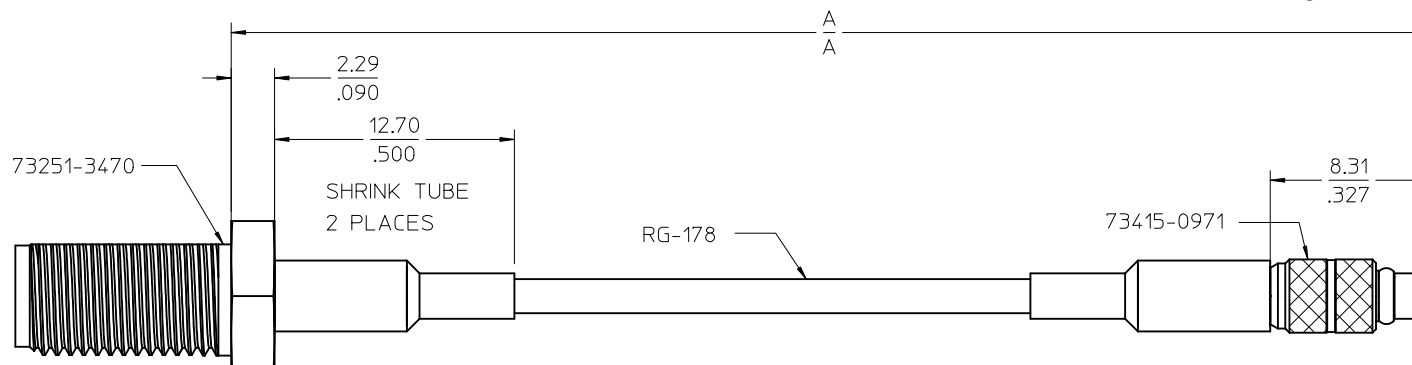

MATERIALS AND FINISHES

SMA JACK: SEE SD-73251-347

MMCX PLUG: SEE SD-73415-097

CABLE: RG178

SHRINK TUBE: VERSAFIT

CABLES WILL BE INDIVIDUALLY BAGGED

BAG LABEL:  
MOLEX P/N  
DATE CODE

HARDWARE WILL BE  
ASSEMBLED TO SMA  
FOR SHIPMENT

89761-6803	2.779±.157	70.60±4.00
89761-6802	18.0±.35	457.2±8.89
89761-6801	12.0±.25	304.8±6.35
89761-6800	6.00±.25	152.4±6.35
PART NO.	IN	MM
A		

CECC-22-340	INTERFACE MMCX
MIL-STD-348A, FIG. 310.2	INTERFACE SMA
SPECIFICATION	DESCRIPTION
DIMENSION STYLE MM/IN	SCALE METRIC
DESIGN UNITS METRIC	THIRD ANGLE PROJECTION

CHG: ADD PART NO. EWR RF10-079 EC NO: URF2010-0340 DRAWN: CHENG CHKD: 2009/12/14 APPR: MHIUANG 2009/12/15 REV A2	QUALITY SYMBOLS ▽=0 ▽=0	GENERAL TOLERANCES (UNLESS SPECIFIED) <table border="1"> <tr> <th></th> <th>mm</th> <th>INCH</th> </tr> <tr> <td>4 PLACES</td> <td>± .---</td> <td>± .---</td> </tr> <tr> <td>3 PLACES</td> <td>± .---</td> <td>± .---</td> </tr> <tr> <td>2 PLACES</td> <td>± .---</td> <td>± .---</td> </tr> <tr> <td>1 PLACE</td> <td>± .---</td> <td>± .---</td> </tr> </table> ANGULAR ± 2 °		mm	INCH	4 PLACES	± .---	± .---	3 PLACES	± .---	± .---	2 PLACES	± .---	± .---	1 PLACE	± .---	± .---	DIMENSION STYLE MM/IN SCALE METRIC DESIGN UNITS METRIC THIRD ANGLE PROJECTION	DRAWN BY AZR DATE 2009/01/08 CHECKED BY SSS DATE 2009/01/08 APPROVED BY JDW DATE 2009/01/08	TITLE SMA JACK BLKHD TO MMCX PLUG STR ON RG178 CA-MMCX/SMA	MATERIAL NO. SEE TABLE DOCUMENT NO. SD-89761-680 SHEET NO. 1 OF 1
			mm	INCH																	
		4 PLACES	± .---	± .---																	
		3 PLACES	± .---	± .---																	
2 PLACES	± .---	± .---																			
1 PLACE	± .---	± .---																			
DRAFT WHERE APPLICABLE MUST REMAIN WITHIN DIMENSIONS		MOLEX INCORPORATED		THIS DRAWING CONTAINS INFORMATION THAT IS PROPRIETARY TO MOLEX INCORPORATED AND SHOULD NOT BE USED WITHOUT WRITTEN PERMISSION																	