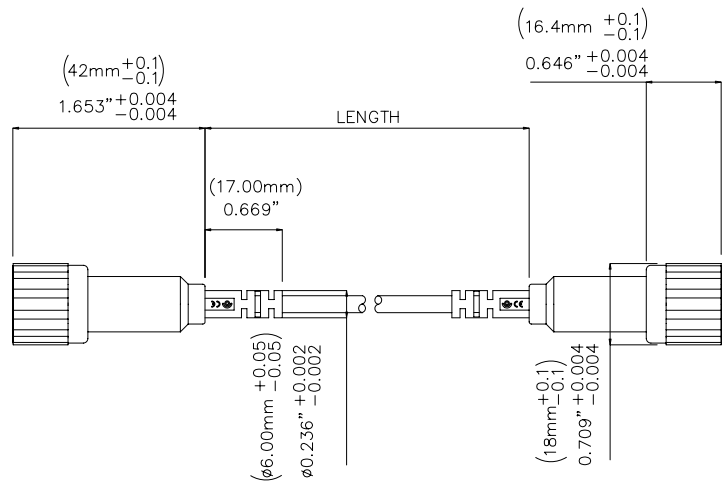

Models 72926
IEC Insulated BNC Male 50 ohm Cable

Features

- IEC Insulated BNC Male to BNC Male 50 ohm cable.

Materials

- Connector body: Nickel plated Brass
- Center Contact: Gold Plated Brass
- Dielectric: White PTFE

Ordering Information

Model: 72926-C-Length
Available Lengths: 40 inches (-40) or 80 inches (-80)

Specifications

Max Current	3 A Max
Max Voltage	500 V CAT I 150 V CAT III
Cable	50 Ω

USA: Sales: 800-490-2361 Technical Support: 800-241-2060 Fax: 888-403-3360

Europe: 31-(0) 40 2675 150 **International:** 425-446-5500
e-mail: technicalsupport@pomonatest.com

Where to Buy: www.pomonaelectronics.com

All dimensions are in inches. Tolerances (except noted): .xx = $\pm 0.02''$ (.51 mm), .xxx = $\pm 0.005''$ (.127 mm). All specifications are to the latest revisions. Specifications are subject to change without notice. Registered trademarks are the property of their respective companies.