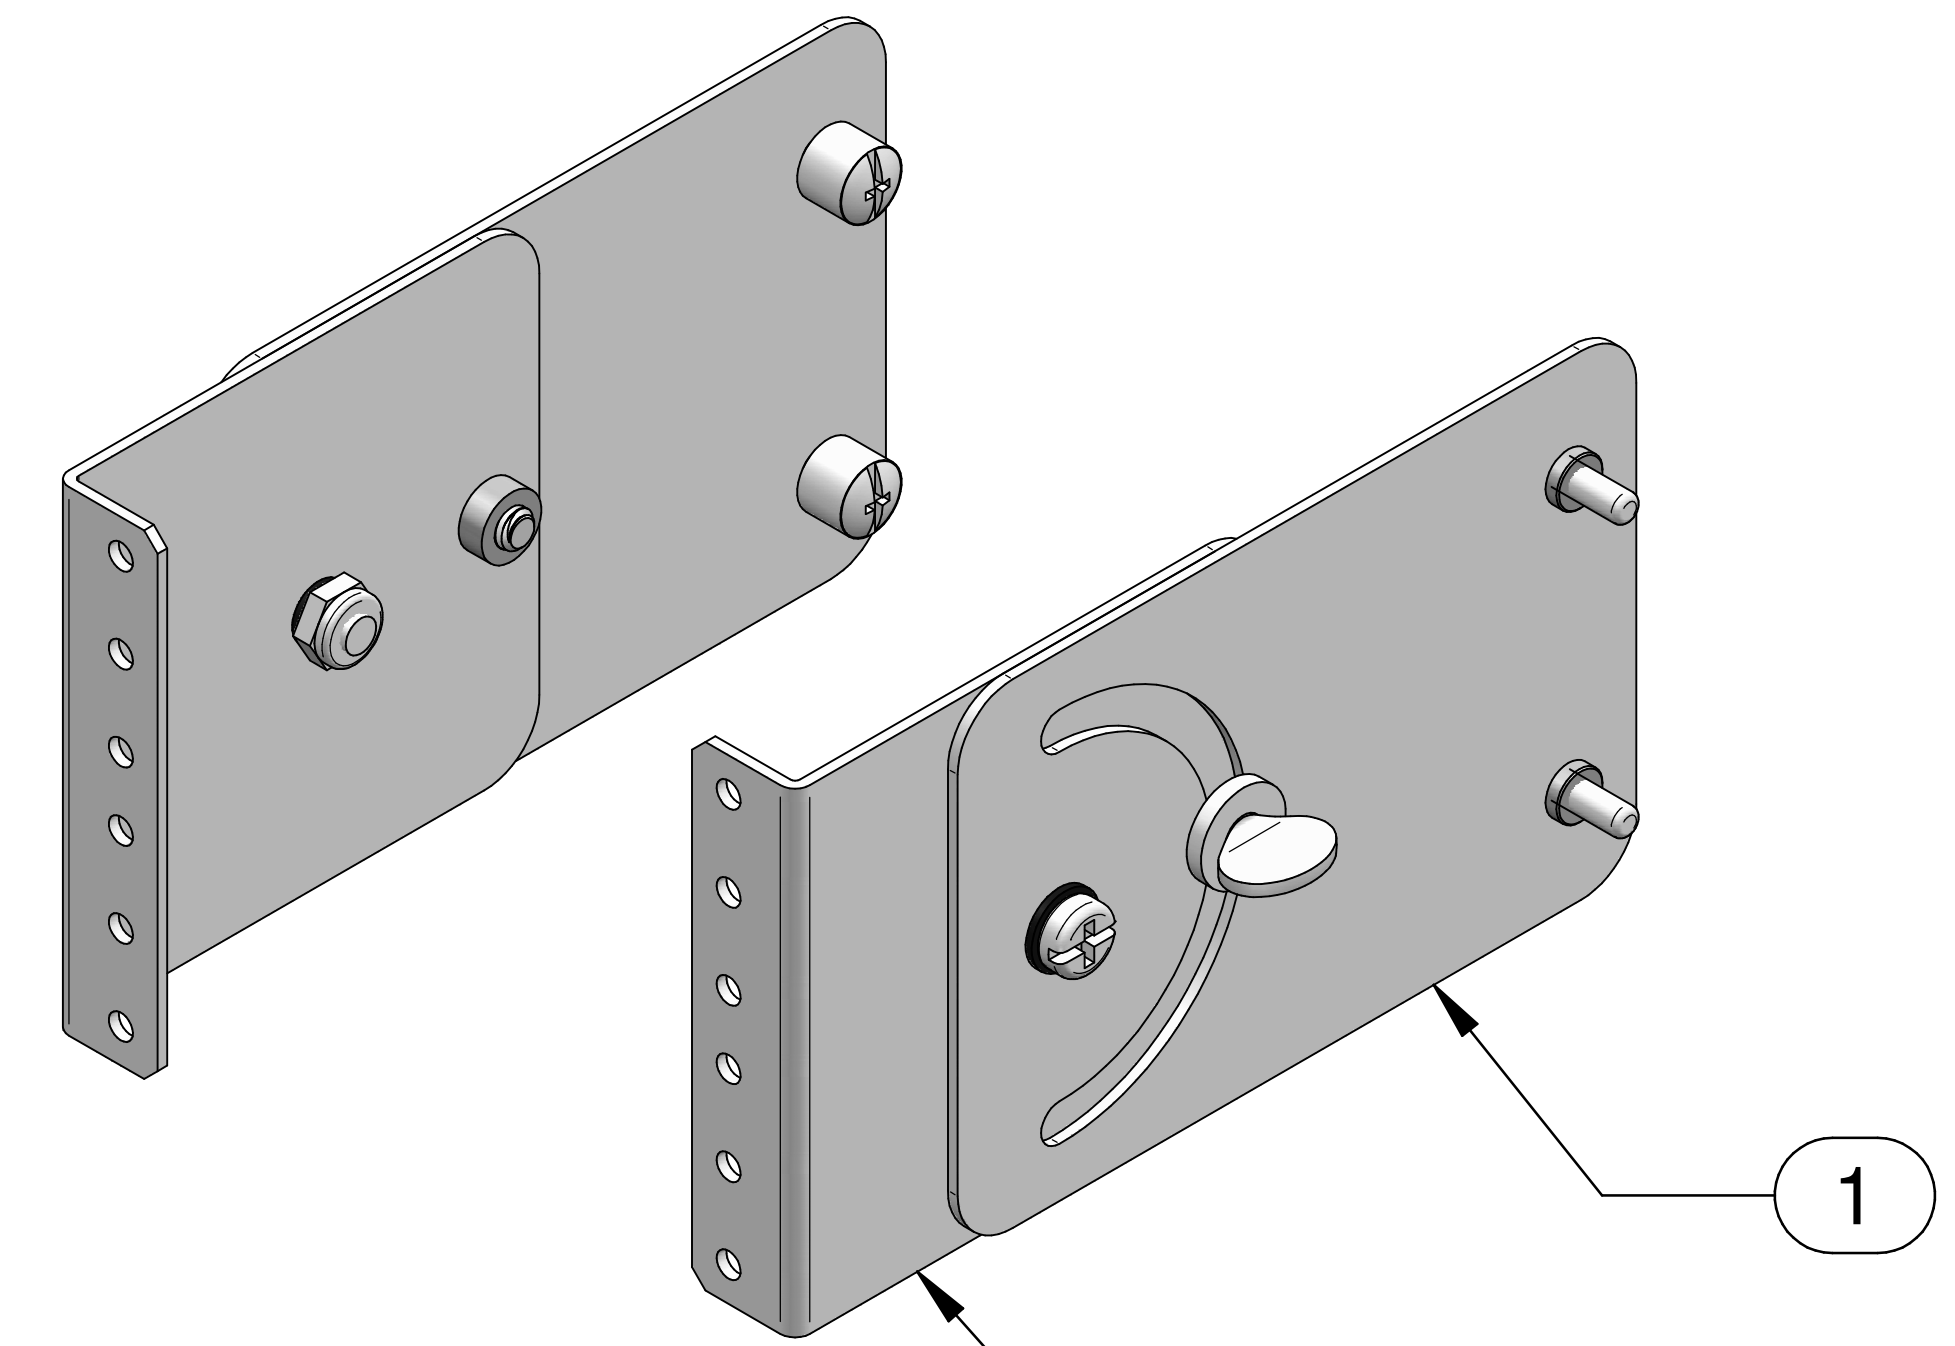

TOP VIEW

ISOMETRIC VIEW

FRONT VIEW

SIDE VIEW

180° ROTATION

BOTTOM VIEW

Item Number	Title	Quantity
1	HLP - ROTATING 2U BRACKET	1
2	HLP - ROTATING 2U RAIL ASS'Y	1

PART NUMBERS

HLP2UR	PAINTED BLACK SAND TEXT
--------	-------------------------

NOTES

Mounting Hardware Included

1 Pair of Rails Included

See Hammond Website for More Information

Français

Pour tous les détails sur nos produits, svp veuillez consulter notre site www.hammondmfg.com

Data subject to change without notice. Isometric drawing not to scale. Les données sont sujettes à changement sans préavis.

www.hammondmfg.com

PART NO.

HLP2UR