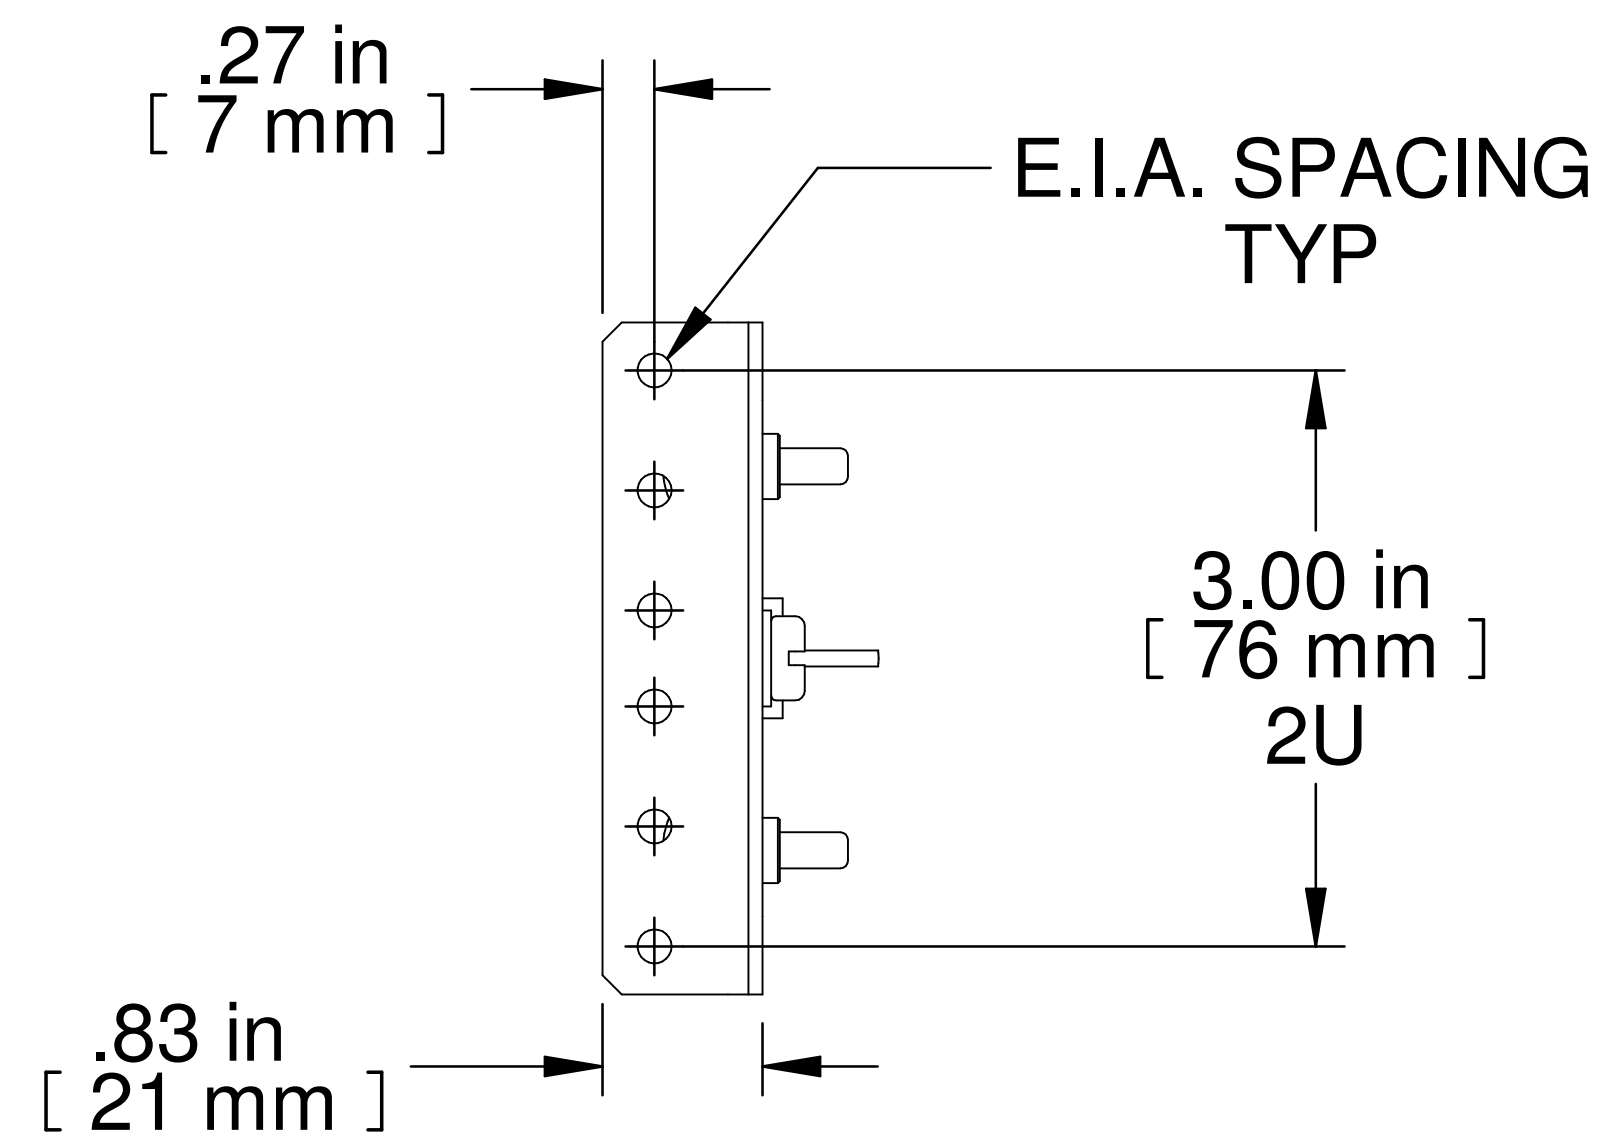

TOP VIEW

ISOMETRIC VIEW

FRONT VIEW

SIDE VIEW

180° ROTATION

BOTTOM VIEW

Item Number	Title	Quantity
1	HLP - ROTATING 2U BRACKET	1
2	HLP - ROTATING 2U RAIL ASS'Y	1

PART NUMBERS

HLP2UR	PAINTED BLACK SAND TEXT
--------	-------------------------

NOTES

Mounting Hardware Included

1 Pair of Rails Included

See Hammond Website for More Information

Français

Pour tous les détails sur nos produits, svp veuillez consulter notre site www.hammondmfg.com

Data subject to change without notice. Isometric drawing not to scale. Les données sont sujettes à changement sans préavis.

www.hammondmfg.com

PART NO.

HLP2UR