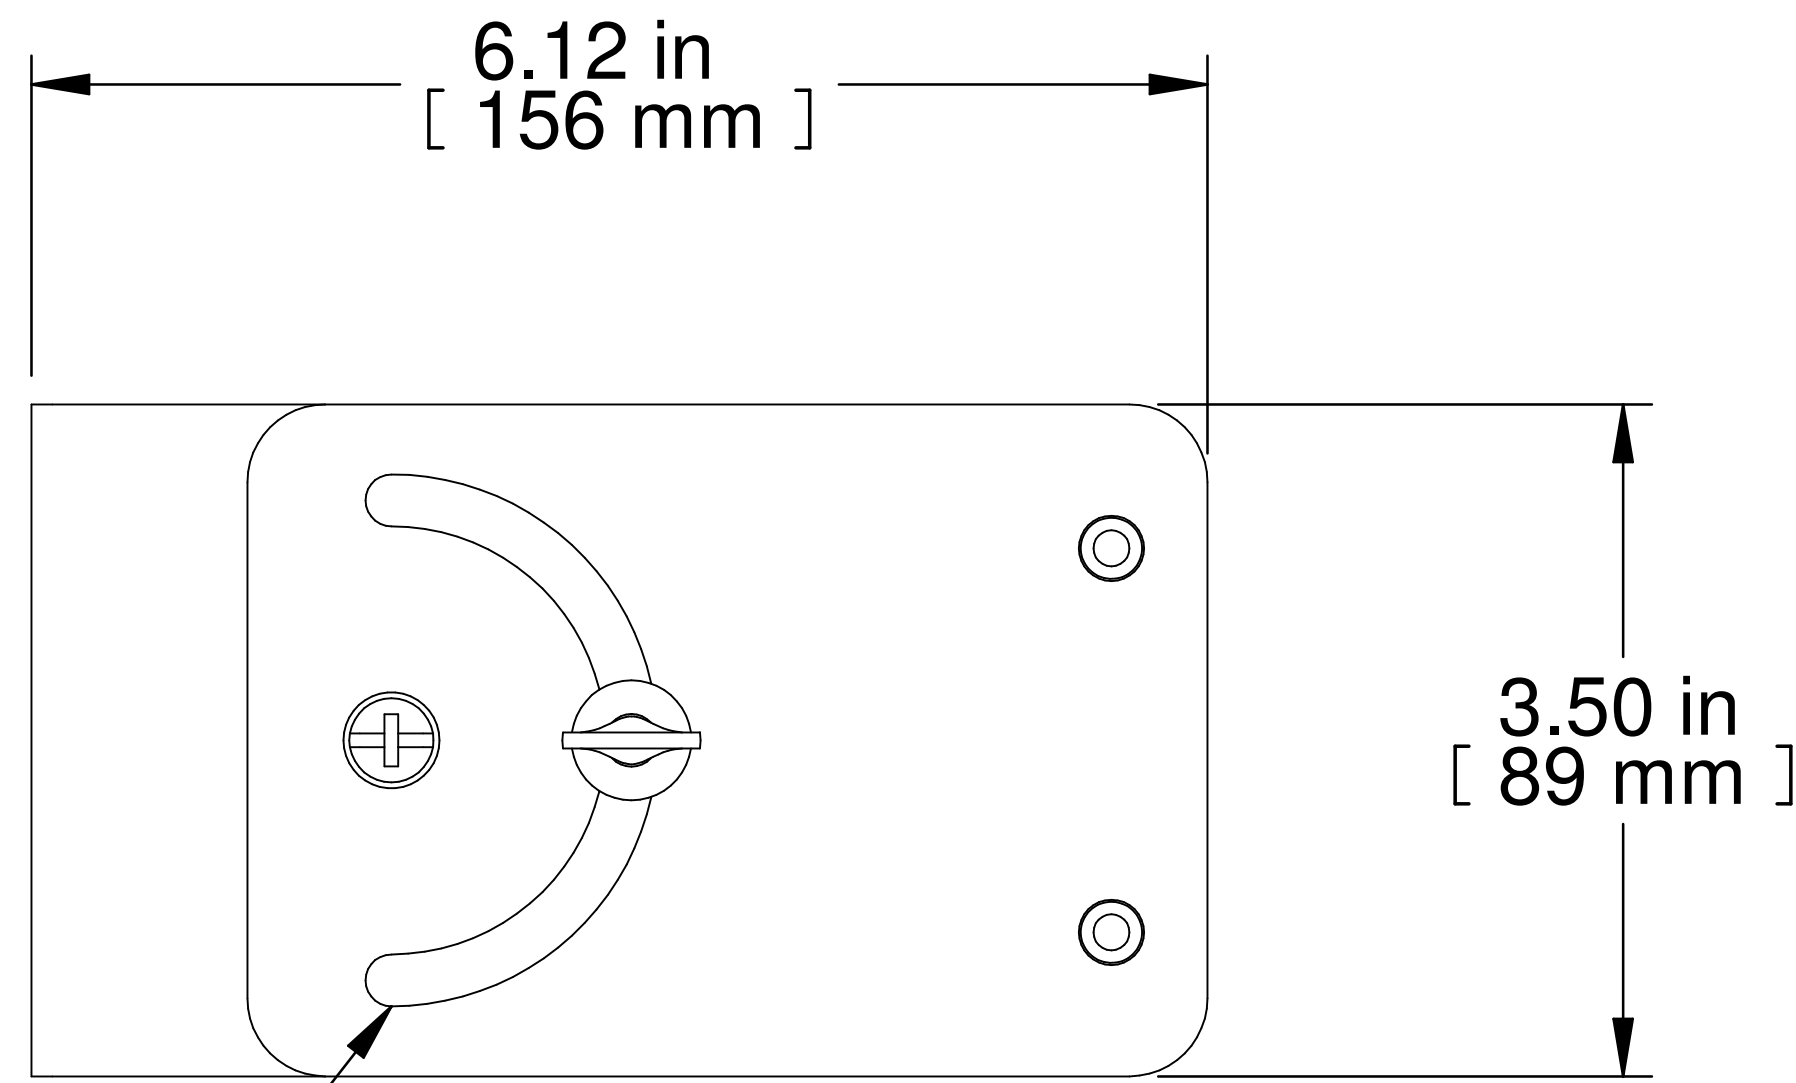

TOP VIEW

ISOMETRIC VIEW

FRONT VIEW

SIDE VIEW

180° ROTATION

BOTTOM VIEW

Item Number	Title	Quantity
1	HLP - ROTATING 2U BRACKET	1
2	HLP - ROTATING 2U RAIL ASS'Y	1

PART NUMBERS

Data subject to change without notice. Isometric drawing not to scale. Les données sont sujettes à changement sans préavis.

www.hammondmfg.com

PART NO.

HLP2UR