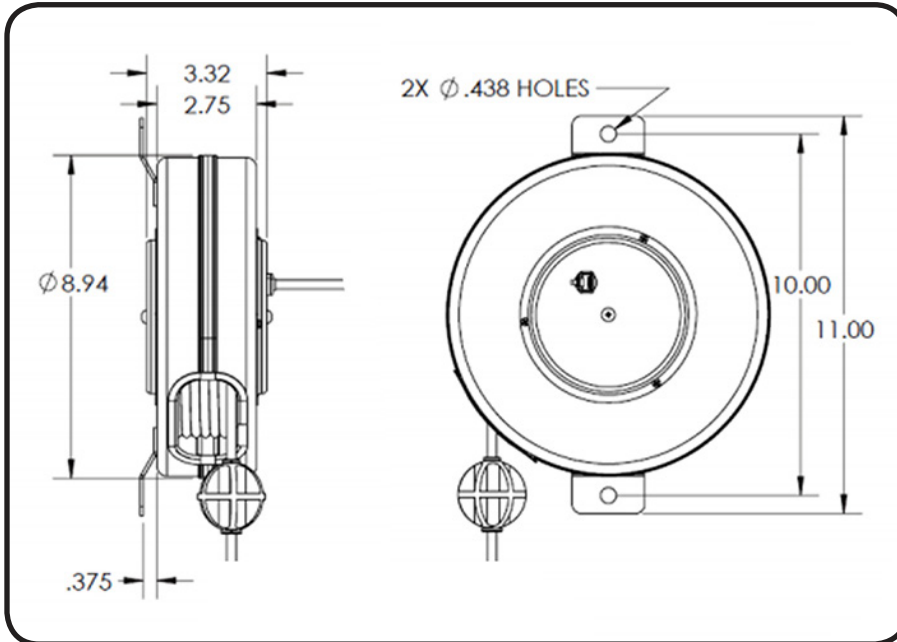

Stage Ninja[®] 40 Foot Retractable Female DMX Cable Reel

Premium DMX cable with genuine 5-pin Neutrik[®] DMX connectors. Pull cable to desired length (it locks in place); give the cable another pull to unlock. Cable instantly retracts into protective housing.

Custom options available. Call 317-829-1507 to learn more. Made in USA 

WARNING

Read all instructions. Keep out of reach of children. The Stage Ninja[®] Retractable Cable Reel is not a toy! This product can cause injury including but not limited to burns, cuts, eye injuries, or amputation if cord is used improperly. Recoil can cause injuries, especially when recoil is unexpected. When unplugging from connection, hold the cable end when retracting to maintain control of recoil. Do not wrap cord around finger, neck, arm, leg or other appendage or body part. The retractable cord is for use by responsible adults only. Do not allow anyone to touch or encounter the reel while it is in use. Stop using the retractable cable reel if the cable becomes frayed, damaged, shows any other signs of wear and tear, or does not function properly. Do not attempt to repair the cord. Wear long pants to reduce the risk of burns and cuts from the retractable cord. Do not place hands, feet, head or any other appendage or body part near housing unit while the cord is extended. Please heed these warning and use retractable cable reel with caution.

Reel Material	Retraction length (US/M) / Connector	Reel Size / Color	Cord Color	Static Length / Connector
Powder Coated Steel	40ft (12.2m) / 5-pin Female	9 Inch / Black	Black	6ft (1.8m) / 5-pin Male
Weight	Constant Tension Available	Shielded	Mounting	Warranty
9 lbs / 4.1 kg	Yes	Yes	Flat Mounting Strap	1 Year