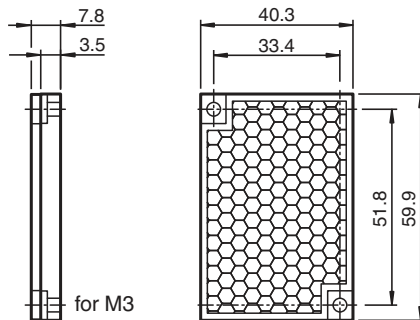

Reflector REF-H60

- Mounting holes for simple installation

Reflector, rectangular 40.3 mm x 59.9 mm, mounting holes

Dimensions

Technical Data

General specifications	
Construction type	rectangular
Ambient conditions	
Ambient temperature	-30 ... 60 °C (-22 ... 140 °F)
Mechanical specifications	
Material	PMMA/ABS
Dimensions	59.9 mm x 40.3 mm x 7.8 mm
Mounting	mounting holes