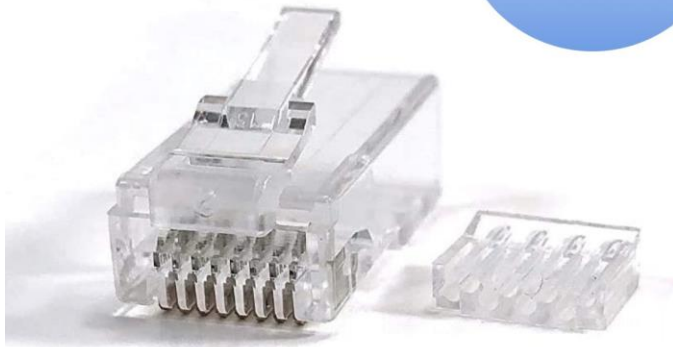

## CAT 6 RJ45 Modular Connectors (100 Pack) C20-088L6-100

Pack of  
100

### Features:

- For terminating Cat6 round 24 to 26 AWG cable in network applications
- Wire management load bar to keep all 8 conductors in a staggered arrangement to reduce near-end crosstalk
- Gold-plated contacts provides reliable performance for a Gigabit Ethernet rated network
- Save money by using these connectors to create your own patch cables
- 8 contacts for 8 wire connections
- ROHS compliant, and the color is Transparent, allow indicator light penetration better
- Compatible with both solid and stranded cable
- Mating clip for frequent unplugging
- Pack of 100

### Specifications/Contents:

Model: C20-088L6-100

UPC: 715860019078

without us, you are just not connected! ■