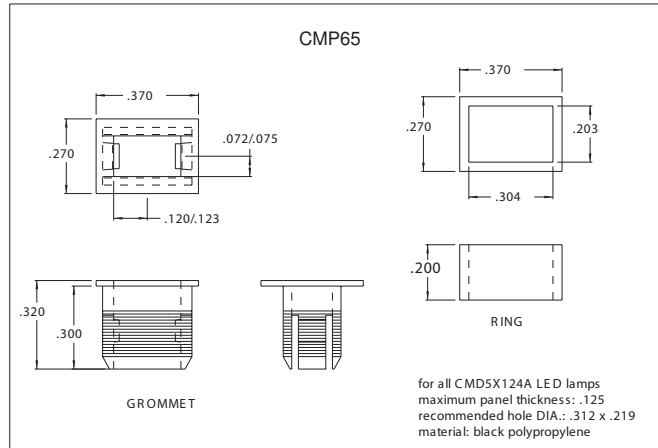

Panel Mounting Accessories for LED Lamps

All dimensions in inches.

Chicago Miniature Lamp reserves the right to make specification revisions that enhance the design and/or performance of the product