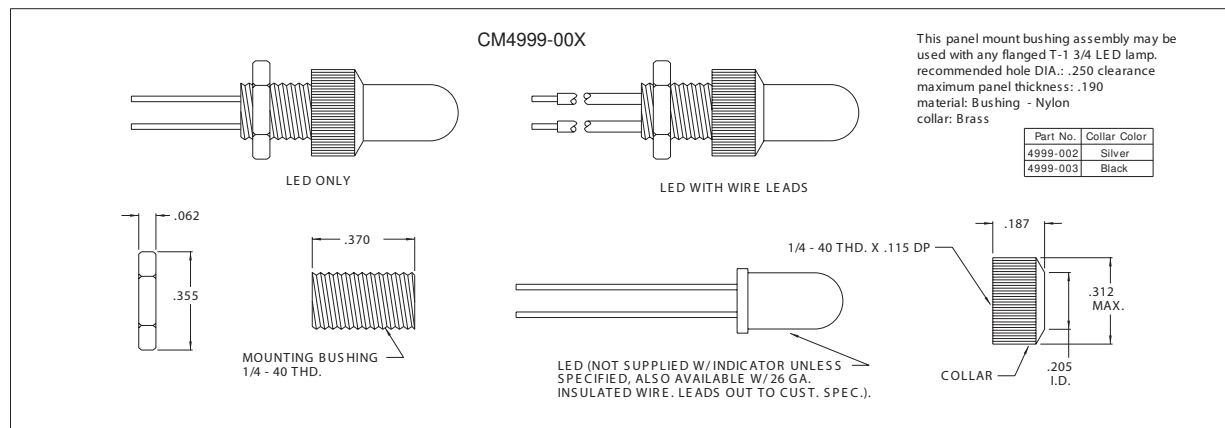

Panel Mounting Accessories for LED Lamps

All dimensions in inches.

Chicago Miniature Lamp reserves the right to make specification revisions that enhance the design and/or performance of the product