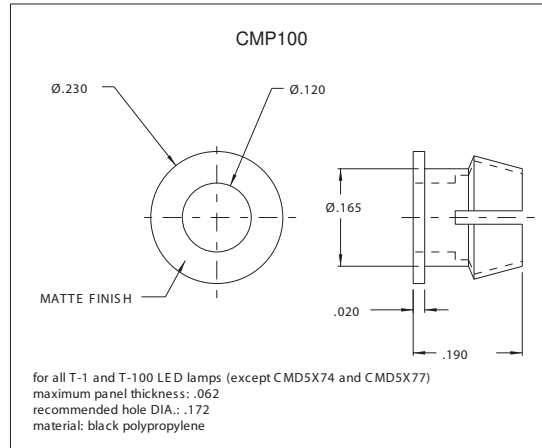

Panel Mounting Accessories for LED Lamps

All dimensions in inches.

Chicago Miniature Lamp reserves the right to make specification revisions that enhance the design and/or performance of the product