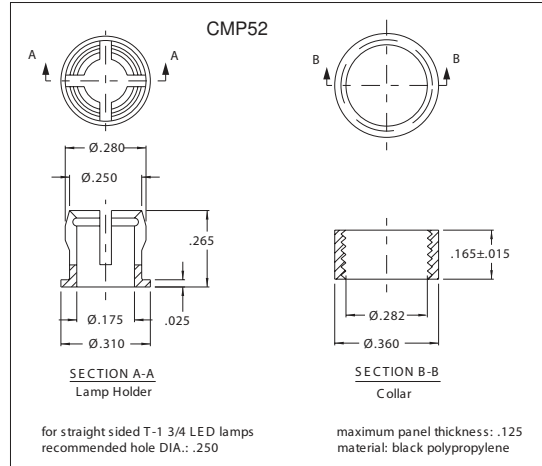

Panel Mounting Accessories for LED Lamps

All dimensions in inches.

Chicago Miniature Lamp reserves the right to make specification revisions that enhance the design and/or performance of the product