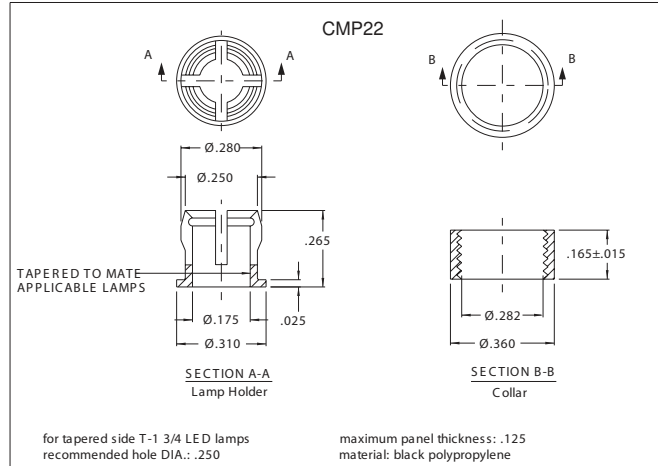

Panel Mounting Accessories for LED Lamps

All dimensions in inches.

Chicago Miniature Lamp reserves the right to make specification revisions that enhance the design and/or performance of the product