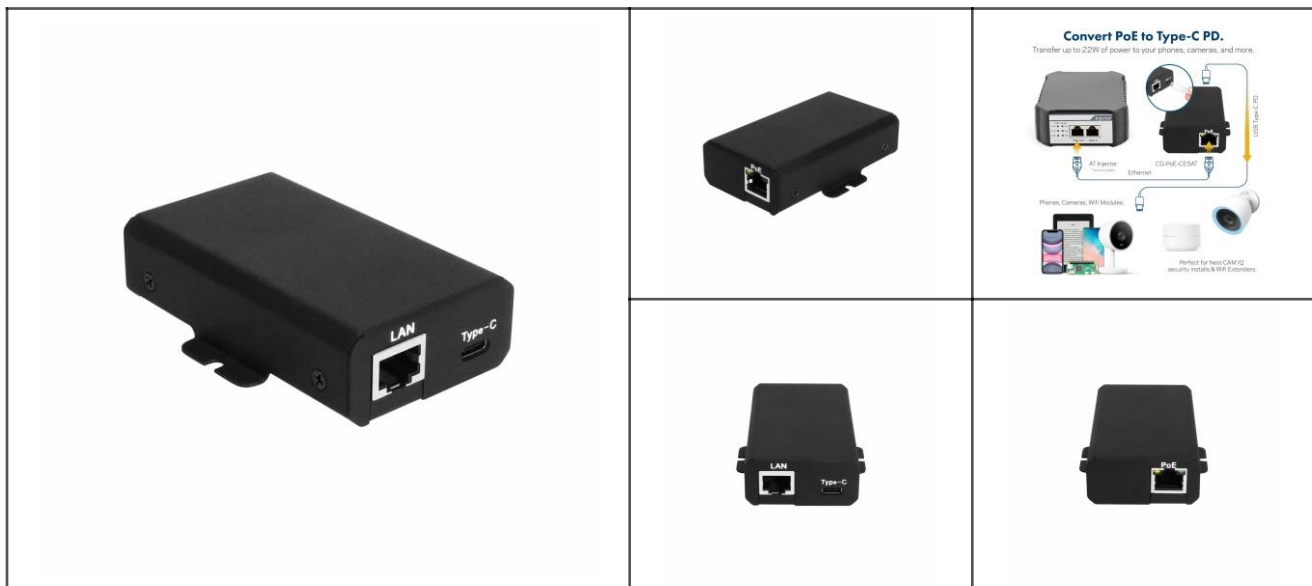

Technical Data Sheet

22W PoE to USB-C PD Power Adapter, 802.3 AT Compliant

Model Number: CG-PoE-CESAT

Rev 01.201223

G-POE-CESAT is an indoor PoE rated networking converter, designed to convert PoE to Type-C PD. Features 1 PoE port for 802.3at standard input, 1 Type-C port for power output and 1 RJ45 port for data output.

Features	Product Information
<ul style="list-style-type: none"> Indoor PoE rated networking converter, designed to convert PoE to Type-C PD Data Speed: 10/100/1000Mbps Input: 44-57Vdc IEEE802.3at Output: 5V/9V/12V/15V/20V (5V/2.39A, 9V/2.07A, 12V/1.51A, 15V/1.27A, 20.0V/1.11A) <p>**Poe Injector not included - Customer Supplied**</p>	<ul style="list-style-type: none"> Model Number: CG-PoE-CESAT Packing List:

OVERVIEW

Product Type	Splitter
USB Specification	Charging Only
Maximum Data Rate	10/100/1000 Mbps
Electrical Protections	N/A
Mountable	Desktop
Compliance	IEEE 802.3 at

CONNECTIONS

Downstream Port Count	1
Downstream Port Type	RJ-45
Power Input	44V ~ 57V

ENVIRONMENTAL

Operating Temperature	10C ~ 60C
Operating Humidity	

DIMENSIONS

Length	3.54331 inches
Width	2.52835 inches
Height	0.94488 inches

OS SUPPORT

Supported Operating Systems	N/A
-----------------------------	-----