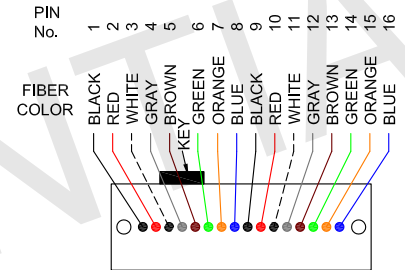

A
(CONNECTOR KEY UP)

B
(CONNECTOR KEY UP)

FIBER MAPPING	
KEY UP	KEY UP
A	B
1 BLUE	16
2 ORANGE	15
3 GREEN	14
4 BROWN	13
5 GRAY	12
6 WHITE	11
7 RED	10
8 BLACK	9
9 BLUE	8
10 ORANGE	7
11 GREEN	6
12 BROWN	5
13 GRAY	4
14 WHITE	3
15 RED	2
16 BLACK	1

SPECIFICATION:

- 1.CONNECTOR A : 16F MPO/APC FEMALE
- 2.CONNECTOR B : 16F MPO/APC FEMALE
- 3.CABLE TYPE : 16 STRANDS CABLE, MM 50/125(OM5), ROUND 3.0mm LSZH JACKET.
- 4.JACKET COLOR : NEON GREEN
- 5.WAVELENGTH : 850nm
- 6.INSERTION LOSS : ≤0.60dB

Part Number: C50G-9162-xxM
Description: w-Ignite™ Fiber Cable, 16F MPO/APC Female-Female, KU-KU, OM5 3mm 16F Neon Green LSZH Jacket, xx Meter.