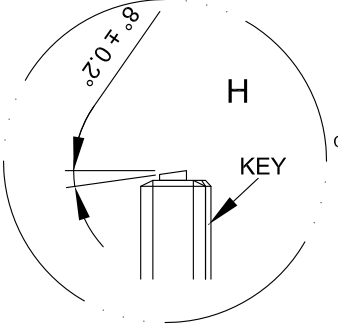

A
(CONNECTOR KEY UP)

B
(CONNECTOR KEY UP)

FIBER MAPPING	
KEY UP	KEY UP
A	B
1 BLUE	16
2 ORANGE	15
3 GREEN	14
4 BROWN	13
5 GRAY	12
6 WHITE	11
7 RED	10
8 BLACK	9
9 BLUE	8
10 ORANGE	7
11 GREEN	6
12 BROWN	5
13 GRAY	4
14 WHITE	3
15 RED	2
16 BLACK	1

SPECIFICATION:

- 1.CONNECTOR A : 16F MPO/APC FEMALE
- 2.CONNECTOR B : 16F MPO/APC FEMALE
- 3.CABLE TYPE : 16 STRANDS CABLE, MM 50/125(OM5), ROUND 3.0mm LSZH JACKET.
- 4.JACKET COLOR : NEON GREEN
- 5.WAVELENGTH : 850nm
- 6.INSERTION LOSS : ≤0.60dB

Part Number: C50G-9162-xxM
Description: w-Ignite™ Fiber Cable, 16F MPO/APC Female-Female, KU-KU, OM5 3mm 16F Neon Green LSZH Jacket, xx Meter.