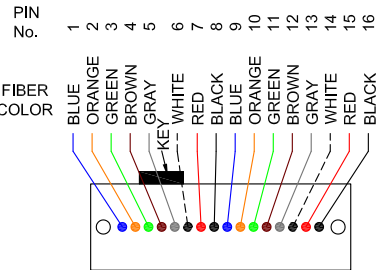

A
(CONNECTOR KEY UP)

B
(CONNECTOR KEY UP)

FIBER MAPPING	
KEY UP	KEY UP
A	B
1 BLUE	16
2 ORANGE	15
3 GREEN	14
4 BROWN	13
5 GRAY	12
6 WHITE	11
7 RED	10
8 BLACK	9
9 BLUE	8
10 ORANGE	7
11 GREEN	6
12 BROWN	5
13 GRAY	4
14 WHITE	3
15 RED	2
16 BLACK	1

SPECIFICATION:

- 1.CONNECTOR A : 16F MPO/APC FEMALE
- 2.CONNECTOR B : 16F MPO/APC FEMALE
- 3.CABLE TYPE : 16 STRANDS CABLE, MM 50/125(OM5), ROUND 3.0mm LSZH JACKET.
- 4.JACKET COLOR : NEON GREEN
- 5.WAVELENGTH : 850nm
- 6.INSERTION LOSS : ≤0.60dB

Part Number: C50G-9162-xxM
Description: w-Ignite™ Fiber Cable, 16F MPO/APC Female-Female, KU-KU, OM5 3mm 16F Neon Green LSZH Jacket, xx Meter.