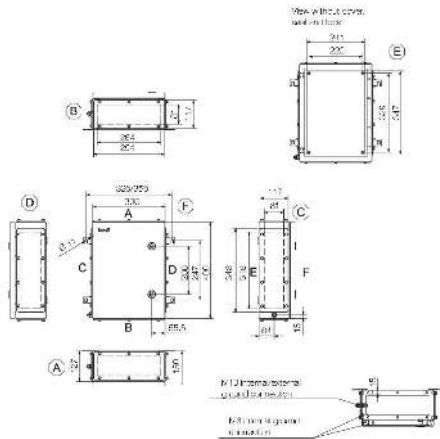

**Klippon TB QL (Terminal Box - Quarter Lock)
KTB QL 403015 S4E3**

Weidmüller Interface GmbH & Co. KG
Klingenbergstraße 16
D-32758 Detmold
Germany
Fon: +49 5231 14-0
Fax: +49 5231 14-292083
www.weidmueller.com

Drawings