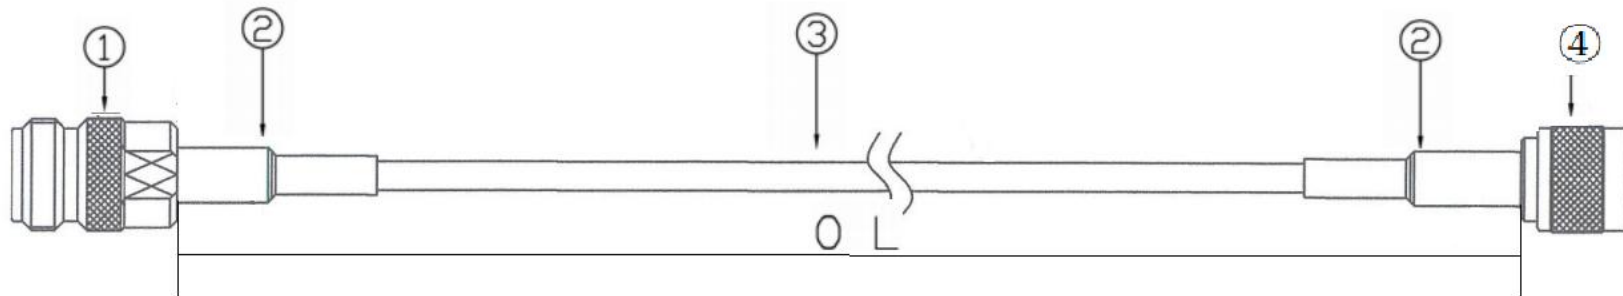

④

REV	DESCRIPTION	DATE
A	N Female+LMR400+N Male	2022-12-20

4	N Male	1PCS	1.05.05B.0005
3	LMR400 Cable	/	1.06.06I.0246
2	Tube	2PCS	/
1	N Female	1PCS	1.05.05B.0010
S/N	Name	Qty	P/N

DRAWN BY	Xuegang Zhou	UNIT	mm
CHECKED BY	ChaoYu	SCALE	/
APPROVED BY	Shengming Fu	PAGE	1
Drawing No.	NNL9010		