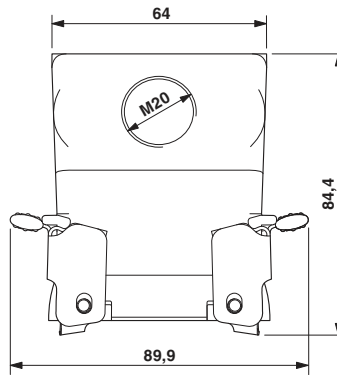

Key commercial data

Packing unit	1 1
Weight per Piece (excluding packing)	280.0 GRM
Custom tariff number	85389099
Country of origin	Slovenia

Technical data

Dimensions

Height	37 mm
--------	-------

Ambient conditions

Housing - DC-B 6-H-80/O1STM20S-M - 1581117

Accessories

Full screw connection

Cable gland - HC-K-KV-M25(11-17) - 1690639

Plastic screw connection up to 5 bar, thread length: 8 mm, cable diameter: 11 - 17 mm, WAF 29, screw connection: M25

Cable gland - HC-K-KV-M20(8-13) - 1690626

Plastic screw connection up to 5 bar, thread length: 8 mm, cable diameter: 8 - 13 mm, WAF 24, screw connection: M20

Seal

Grommet - DC-B 6-A-HD-G - 1602326

DUPLICON, profile gasket for stackable housing, made of conductive EPDM

Drawings

Housing - DC-B 6-H-80/O1STM20S-M - 1581117

Dimensioned drawing

Dimensional drawing