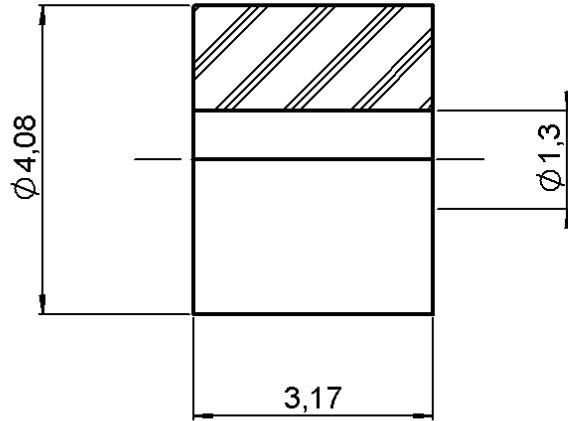

REMOVABLE INSULATOR FOR PANEL 3.17

R280.468.000

PACK 10

Series : ACC-COAX

All dimensions are in mm.

COMPONENTS	MATERIALS	PLATINGS (µm)
BODY	-	-
CENTER CONTACT	-	-
OUTER CONTACT	-	-
INSULATOR	PTFE	-
GASKET	-	-
OTHERS PARTS	-	-

Operating temperature : -65/+165° °C

Weight : 0.078 g

Others characteristics : -

Issue : 0335 A

In the effort to improve our products, we reserve the right to make changes judged to be necessary.