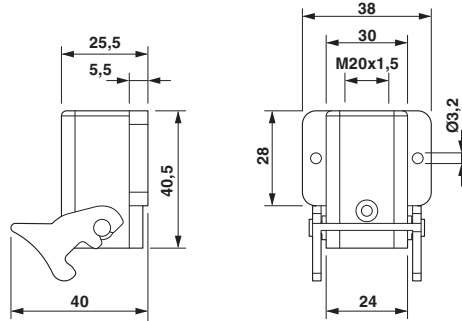

HEAVYCON D7 box mounting base, with single locking latch, height 25.5 mm, with 1 x M20 thread, with open bottom, PA

Key Commercial Data

Packing unit	1 STK
Custom tariff number	85389099
Country of origin	Germany

Technical data

Dimensions

Height	25.5 mm
--------	---------

Ambient conditions

Degree of protection	IP54 / IP65 with sealing screw
Ambient temperature (operation)	-40 °C ... 125 °C

General

Note	For contact inserts HC-D7, D8, A3, A4, B5, HS2-D7
Type	D7
Degree of protection	IP54 / IP65 with sealing screw
Locking type	With single locking latch
Type of the screw connection	1x M20
Pg screw connection	none
Cable exit	lateral
Housing material	Polyamide
Seal material	NBR
Ambient temperature (operation)	-40 °C ... 125 °C

Drawings

Housing - HC-D 7-SML-26/O1STM20/PA BK - 1413717

Dimensional drawing

Classifications

eCl@ss

eCl@ss 5.1	27143424
eCl@ss 6.0	27143424
eCl@ss 8.0	27440202
eCl@ss 9.0	27440202

ETIM

ETIM 5.0	EC000437
----------	----------

GL

Housing - HC-D 7-SML-26/O1STM20/PA BK - 1413717

Accessories

Accessories

Full screw connection

Cable gland - G-INS-M20-S68N-PNES-GY - 1411125

Cable gland, Cable gland material: Polyamide 6, External cable diameter 6 mm ... 12 mm, Shielding: No, Connecting thread: M20, Color: silver-gray RAL 7001