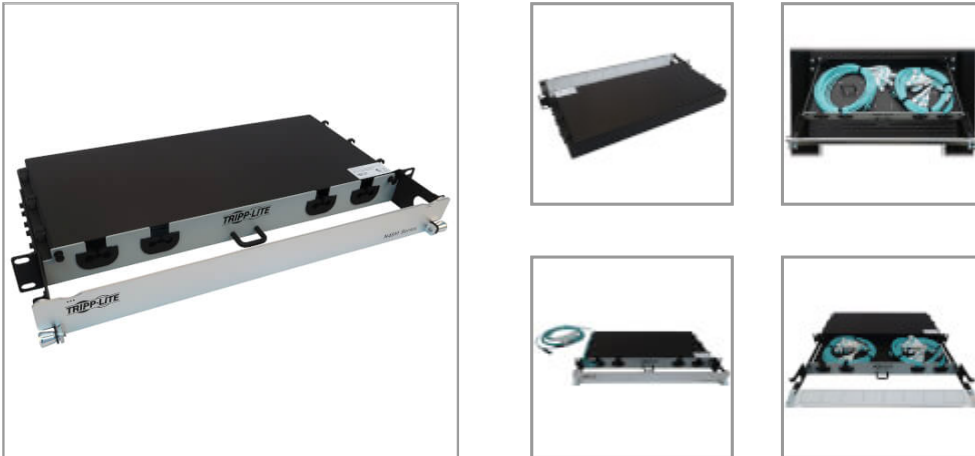

## Preloaded Fiber Panel, 1U - 2x (24F MTP/MPO-PC to 12x LC Duplex F/M) 24F Trunk Cables, OM4 Multimode, 10 m (32.8 ft.)

MODEL NUMBER: N48M-2M24L12-10

1U panel comes preloaded with spools of multimode fiber cable that allow you to extend the exact length required and store the excess out of sight.

### Description

Preloaded Fiber Panel, 1U - 2x (24F MTP/MPO-PC to 12x LC Duplex F/M) 24F Trunk Cables, OM4 Multimode, 10 m (32.8 ft.)

#### 1U Panel Solution Comes with Cabling Preloaded to Cut Costs and Save Time

All necessary cabling is included with this preloaded fiber panel, coiled inside and ready for immediate use. The aluminum 1U chassis features two 24-fiber MTP/MPO-PC to LC Duplex multimode trunk cables, both 10 meters (32.8 feet) in length to make management easy. The panel opens to provide easy access to stored cables. Use only as much cabling as you need. The remainder stores inside the chassis to eliminate cable clutter, allow better airflow through the rack and make equipment maintenance and replacement easier. The cables and panels have labels to help with organization. You also avoid the expense and effort of custom cabling. The flexibility in cable length lets you reuse the cables if equipment is moved. The N48M-2M24L12-10 mounts in just 1U of space in an EIA-standard 19-inch rack.

### Highlights

- Dual MTP/MPO-to-LC 24-fiber OM4 multimode cables come coiled inside for instant use
- Use only as much cable as you need; store the remainder inside to avoid clutter
- Flexible cable length allows reuse of cables if equipment is moved
- Aluminum chassis mounts into 1U of space in EIA-standard 19 in. racks