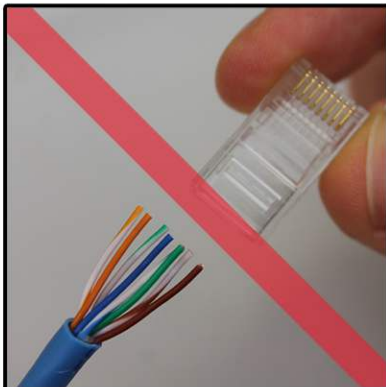

eclipse™

QuikThru

Professional Crimp Tool & Accessories

Crimp AND Trim, Simultaneously

QuikThru Professional Crimp Tool

902-548T Crimp Tool Only

FeedTHRU Connector
allows for **EASY** sorting

6 & 8 pin crimp
cavities with blade
to cut wires

Round cable
Stripper

Cable cutter

Also works with standard RJ11 & RJ45 plugs
Interchangeable with competitor's brand
(Replacement blades available 902-547T-BLADE)

QuikThru Tool Bundle

902-573

The QuikThru Tool Bundle includes the QuikThru Crimp Tool and 25 pieces of CAT5e QuikThru RJ45 Connectors.

**Value and convenience
in an all-in-one package!**

QuikThru RJ45 Connectors

Model #	Qty	Description
902-549	BULK*	CAT5/5e Connector
902-549-50	50 pcs	CAT5/5e Connector
902-549-100	100 pcs	CAT5/5e Connector
902-550	BULK*	CAT6 Connector
902-550-50	50 pcs	CAT6 Connector
902-550-100	100 pcs	CAT6 Connector
902-551	BULK**	CAT6 Internal Shielded Connector
902-551-10	10 pcs	CAT6 Internal Shielded Connector
902-551-50	50 pcs	CAT6 Internal Shielded Connector
902-563	BULK**	CAT6 External Shielded Connector
902-563-10	10 pcs	CAT6 External Shielded Connector
902-563-50	50 pcs	CAT6 External Shielded Connector

**Internal/External Shielded - Min. Order 100 or more, in increments of 100 pcs

QuikThru Strain Reliefs

CAT5/5e			CAT6			
Model #	Qty	Color	Model #	Qty	Color	Image
902-571	BULK*	Clear	902-572	BULK*	Clear	
902-571-50	50 pcs	Clear	902-572-50	50 pcs	Clear	
902-571-100	100 pcs	Clear	902-572-100	100 pcs	Clear	
902-574	BULK*	Gray	902-575	BULK*	Gray	
902-574-50	50 pcs	Gray	902-575-50	50 pcs	Gray	
902-574-100	100 pcs	Gray	902-575-100	100 pcs	Gray	
902-576	BULK*	Blue	902-577	BULK*	Blue	
902-576-50	50 pcs	Blue	902-577-50	50 pcs	Blue	
902-576-100	100 pcs	Blue	902-577-100	100 pcs	Blue	