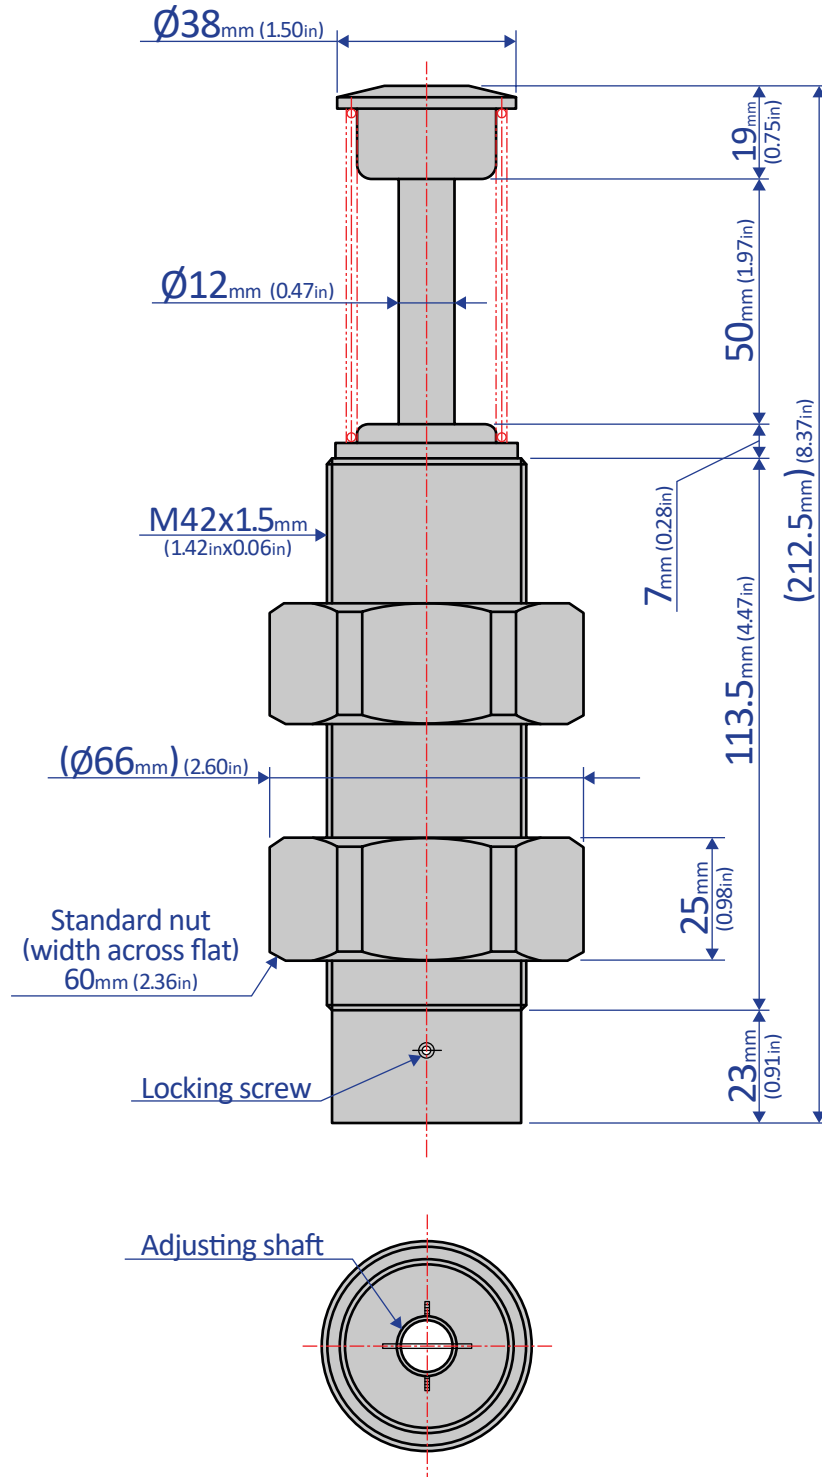

FA-4250YD-C

SHOCK ABSORBER - ADJUSTABLE

Bansbach
easylift[®]

50 West Drive • Melbourne, Florida 32904
(321) 253-1999 • www.easylift.com • www.damper.net