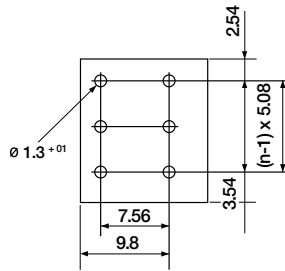

LMZF 5.08/90
Single-Level
90° Orientation
Tension Clamp
Without Test Points

LM 5.08/135
Single-Level
135° Orientation
Without Test Points