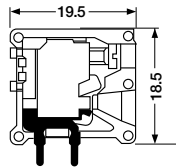

5.08 mm Terminal Blocks

TOP 1.5GS/5.08/90
Single-Level
90° Orientation
Without Test Points