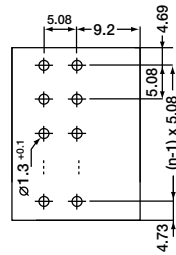

5.08 mm Terminal Blocks

TOP 1.5GS/5.08/90
Single-Level
90° Orientation
Without Test Points