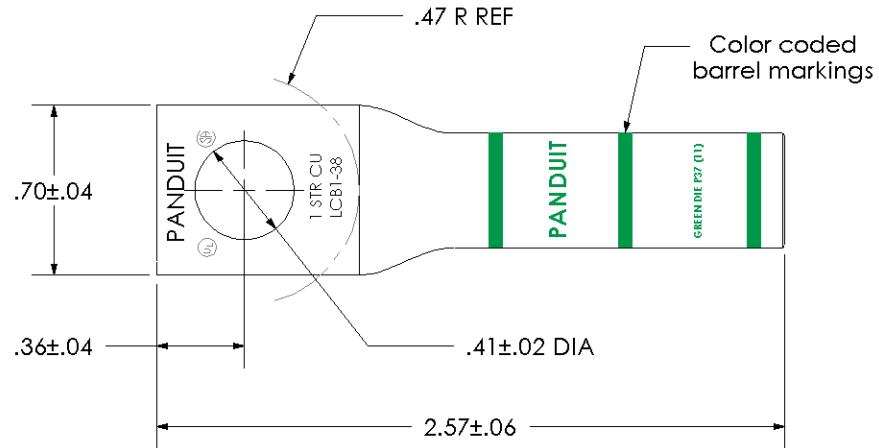

THIS COPY IS PROVIDED ON A RESTRICTED BASIS AND IS NOT TO BE USED IN ANY WAY DETRIMENTAL TO THE INTERESTS OF PANDUIT CORP.

Material	High Conductivity Seamless Copper Tube
Plating	Electro-Tin
Wire Size	1 AWG
Wire Type	Stranded Copper; Class B: Compact, Compressed or Concentric, Class C: Concentric
Wire Strip Length	1-7/16 in.
Stud Size	3/8 in.
UL Listed Wire Connector	Yes, for applications up to 35kv. Consult cable manufacturer for voltage stress relief instructions with applications greater than 2000 volts.
UL Temperature Rating	90° C
C.S.A Certified Wire Connector	Yes
Panduit Color Code on Barrel	GREEN
Panduit Die Index No. on Barrel	P37
Alternate Industry Die Index No. () on Barrel	(11)

CERTIFIED

LISTED Wire Connector

PANDUIT CORP. TINLEY PARK, ILLINOIS

LCB1-38-E
Copper Lug - One-Hole, Long Barrel

00	4/03	DRL	DRL	RELEASED	10752
REV	DATE	BY	CHK	DESCRIPTION	ECN

SCALE N/A DRAWING NO / CAD FILE LCB1-38-CUST