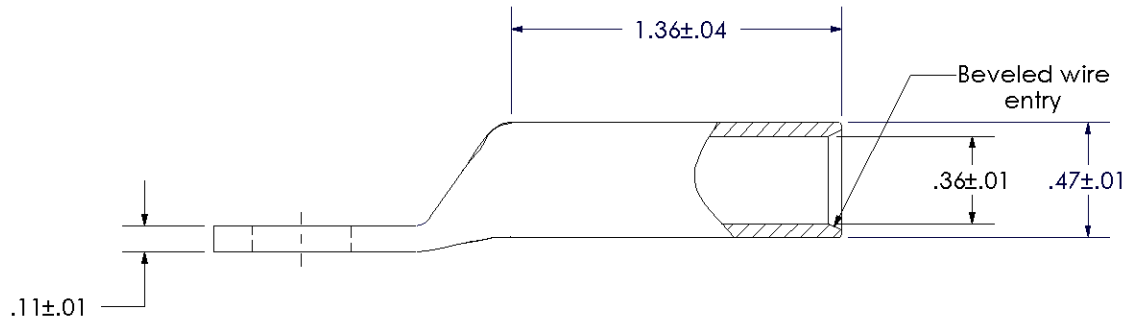

THIS COPY IS PROVIDED ON A RESTRICTED BASIS AND IS NOT TO BE USED IN ANY WAY DETRIMENTAL TO THE INTERESTS OF PANDUIT CORP.

Material	High Conductivity Seamless Copper Tube
Plating	Electro-Tin
Wire Size	1 AWG
Wire Type	Stranded Copper; Class B: Compact, Compressed or Concentric, Class C: Concentric
Wire Strip Length	1-7/16 in.
Stud Size	3/8 in.
UL Listed Wire Connector	Yes, for applications up to 35kv. Consult cable manufacturer for voltage stress relief instructions with applications greater than 2000 volts.
UL Temperature Rating	90° C
C.S.A Certified Wire Connector	Yes
Panduit Color Code on Barrel	GREEN
Panduit Die Index No. on Barrel	P37
Alternate Industry Die Index No. () on Barrel	(11)

CERTIFIED

LISTED Wire Connector

PANDUIT CORP. TINLEY PARK, ILLINOIS

LCB1-38-E
Copper Lug - One-Hole, Long Barrel

00	4/03	DRL	DRL	RELEASED	10752
REV	DATE	BY	CHK	DESCRIPTION	ECN

SCALE N/A DRAWING NO / CAD FILE LCB1-38-CUST