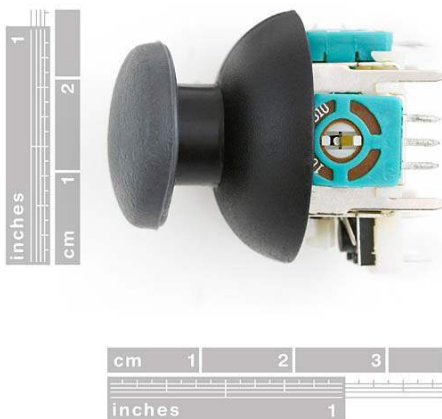

Thumb Joystick

COM-09032 RoHS

Description: This is a joystick very similar to the 'analog' joysticks on PS2 (PlayStation 2) controllers. Directional movements are simply two potentiometers - one for each axis. Pots are ~10k each. This joystick also has a select button that is actuated when the joystick is pressed down

<https://www.sparkfun.com/products/9032> 3/22/2017