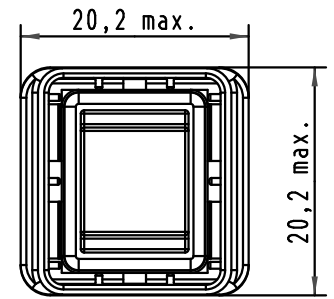

5

4

3

2

1

Preconised range screwing toraue for M3 screw: 0.3N.m to 0.35N.m

Part number	Description	Quantity
09 45 845 0014	IP67 dust cap for device side + fixing cord	1
09 45 845 0014 XL	IP67 dust cap for device side + fixing cord	100

				Dot.	Name	 All Dim. in mm Orig. Size DIN A4	RJ Industrial Harting Push-Pull dust cap for device side, IP67, with black plastic fixing cord, M3 eyelet	Maßstab/ Scale 1.5:1
			Detail.	04May2010	ED			
			Insp.					
			Stand.					
36078	04May2010	ED	HARTING EURL F-95972 Paris				TB 09 45 845 0014	Blatt/ Page 1 / 1
Mod.	Dot.	Name	Sub.					