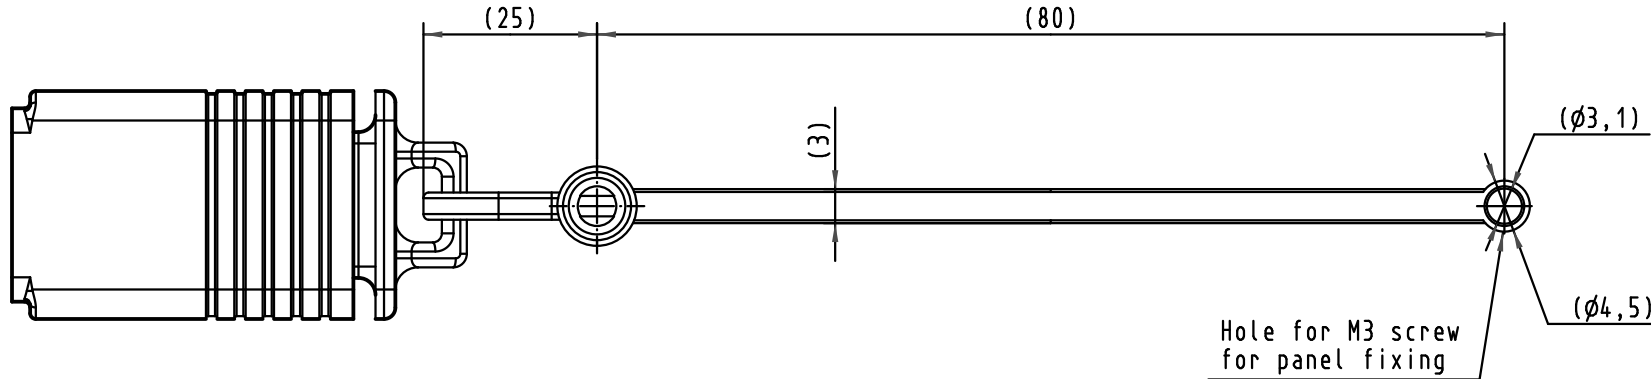

5

4

3

2

1

Preconised range screwing toraue for M3 screw: 0.3N.m to 0.35N.m

Part number	Description	Quantity
09 45 845 0014	IP67 dust cap for device side + fixing cord	1
09 45 845 0014 XL	IP67 dust cap for device side + fixing cord	100

				Dot.	Name	 All Dim. in mm Orig. Size DIN A4	RJ Industrial Harting Push-Pull dust cap for device side, IP67, with black plastic fixing cord, M3 eyelet	Maßstab/ Scale 1.5:1
			Detail.	04May2010	ED			
			Insp.					
			Stand.					
36078	04May2010	ED	HARTING EURL F-95972 Paris				TB 09 45 845 0014	Blatt/ Page 1 / 1
Mod.	Dot.	Name	Sub.					