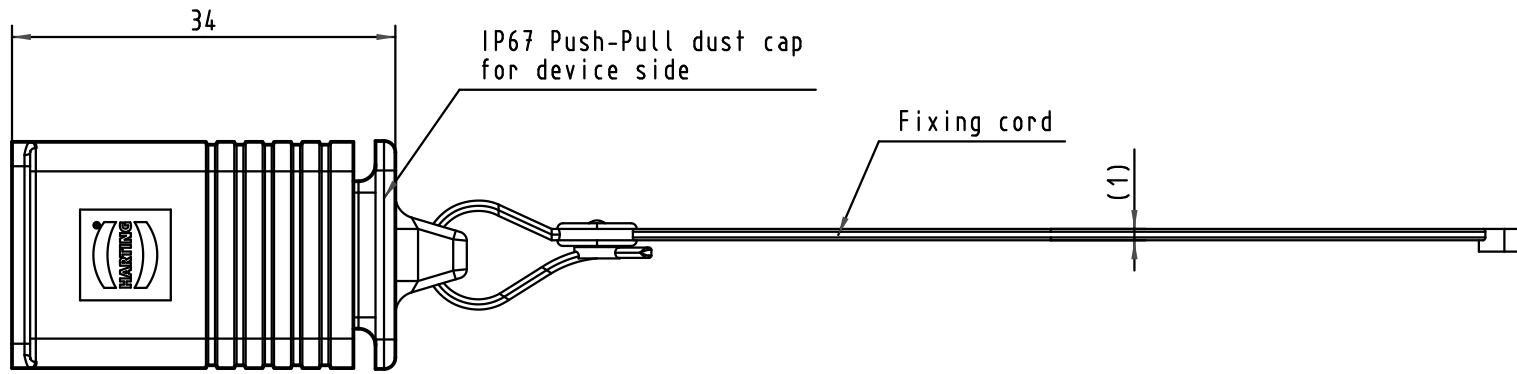

5

4

3

2

1

Preconised range screwing toraue for M3 screw: 0.3N.m to 0.35N.m

Part number	Description	Quantity
09 45 845 0014	IP67 dust cap for device side + fixing cord	1
09 45 845 0014 XL	IP67 dust cap for device side + fixing cord	100

				Dot.	Name	 All Dim. in mm Orig. Size DIN A4	RJ Industrial Harting Push-Pull dust cap for device side, IP67, with black plastic fixing cord, M3 eyelet	Maßstab/ Scale 1.5:1
			Detail.	04May2010	ED			
			Insp.					
			Stand.					
36078	04May2010	ED	HARTING EURL F-95972 Paris				TB 09 45 845 0014	Blatt/ Page 1 / 1
Mod.	Dot.	Name	Sub.					